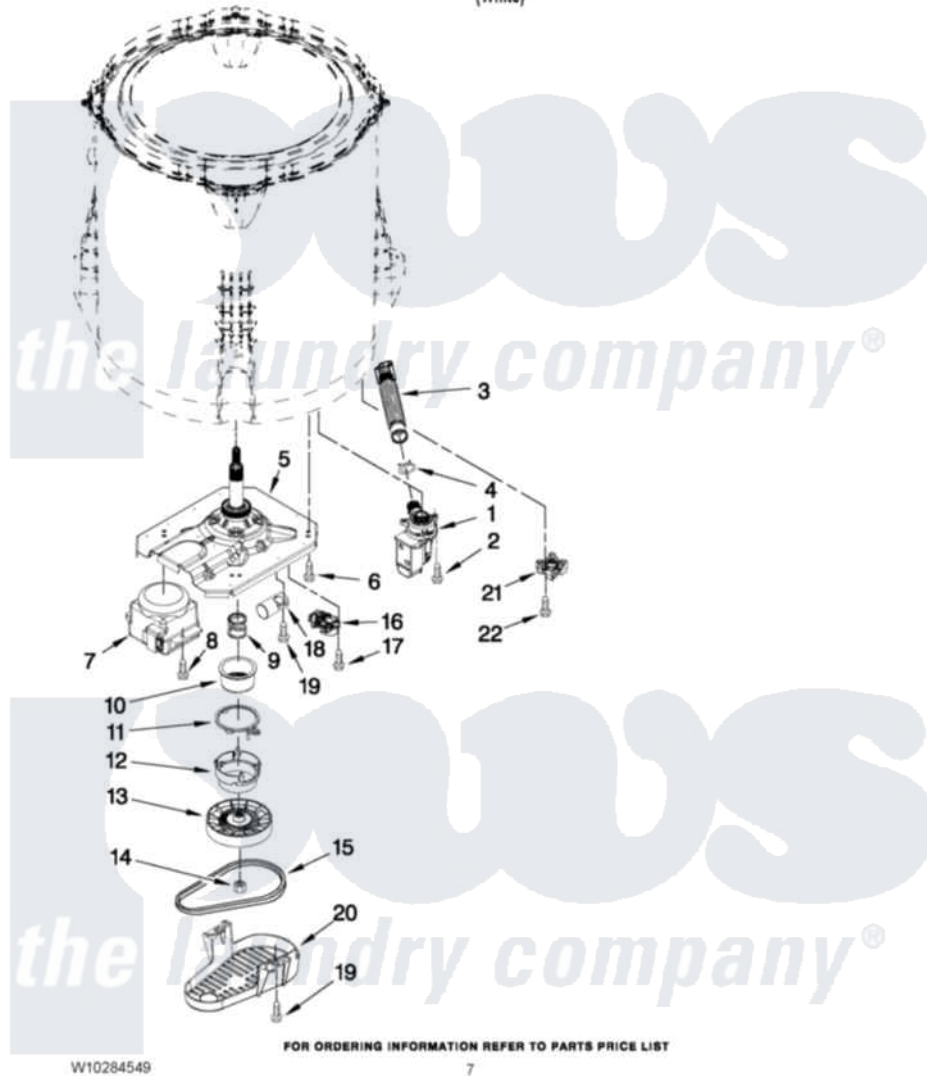

Maytag MVWC200XW0 04 - GEARCASE, MOTOR AND PUMP PARTS

GEARCASE, MOTOR AND PUMP PARTS

For Model: MVWC200XW0
(White)

Maytag [Residential Maytag MVWC200XW0 Washer Parts](#) Parts Diagram 04 - GEARCASE, MOTOR AND PUMP PARTS

[Click on the part number to view part](#)

Item	Original Part Number	Replaced By	Status	Part Description
1	W10276397			Pump Assembly, Drain
2	W10004910			Screw, 12-16 X 1-1/4
3	W10215091			Hose, Inner Drain Assembly
4	8317496	285655		Clamp, Hose
5	W10006402			Gearcase Assembly
6	W10249633			Screw, 7.2-1.6 X 30
7	W10006400	W10006416		Motor, Drive
8	W10094780	W10182109		Screw-Kit
9	W10326374	W10315818		Cam
10	W10006352	W10315818		Cam
11	W10006353	W10315818		Cam
12	W10006354	W10315818		Cam
13	W10006356			Pulley
14	W10163336			Nut, Pulley
15	W10006384			Belt, Drive
16	W10006355			Actuator, Shift

17	9741052	Screw, 6-32 X 1.00
18	W10278556	Capacitor, Motor Run
19	357640	Screw And Washer
20	W10006383	Shield, Pulley Cover
21	W10238318	Counterweight
22	W10238319	Screw, 8-18 X 1.00