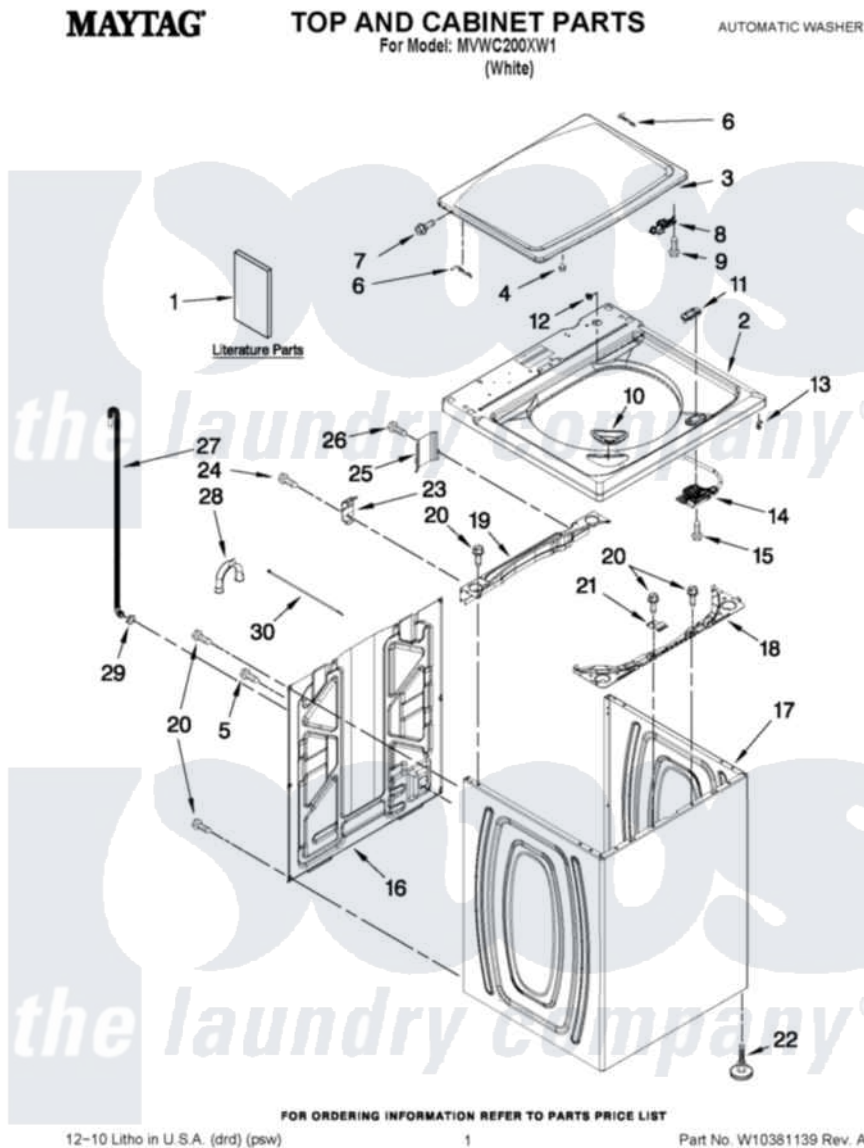

Maytag MVWC200XW1 01 - TOP AND CABINET PARTS

Maytag Residential Maytag MVWC200XW1 Washer Parts Parts Diagram 01 - TOP AND CABINET PARTS
 Click on the part number to view part

Item	Original Part Number	Replaced By	Status	Part Description
1	W10240509			Installation Instructions
"	W10280548		Not Available	USE & CARE GUIDE
"	W10280489		Not Available	INSTALLATION (TECH SHEET)
"	W10062949		Not Available	ENERGY GUIDE
2	W10251325			Top
3	W10338623			Lid
4	9724509			Bumper, Lid
5	9740848			Screw, Mixing Valve Mounting
6	91770			Hinge, Lid
7	W10119872	W10119828		Screw, Lid Hinge Mounting
8	W10240513			Strike, Lid Lock
9	W10273971			Screw, 6-19 X 1/2
10	W10192089			Dispenser, Bleach
11	W10240511	W10392041		Bezel, Lid Lock
12	21258			Bearing, Lid Hinge
13	90016			Clip, Pressure Switch Hose

14	W10238287	W10404050	Latch
15	8281163		Screw, Dispenser Housing Mounting
16	W10250884		Panel Rear
17	W10251994	W10338650	Cabinet
18	W10215098		Brace, Cabinet Top Front
19	W10215099		Brace, Cabinet Top Rear
20	1157158	489069	Xxscrew, 10-12 X 1/2
21	W10248088		Lock, Top
22	W10335586	W10397767	Foot Assembly, Leveling
23	W10215102		Hinge, Top
24	W10142728	3370225	Screw
25	W10215139		Cover, Harness
26	3400076		Screw, Bracket Mounting
27	W10221546		Hose, Outer Drain Assembly
28	W10280024		U-Bend, Drain Hose
29	356138		Clamp, Hose
30	W10339879		Tie, Cable