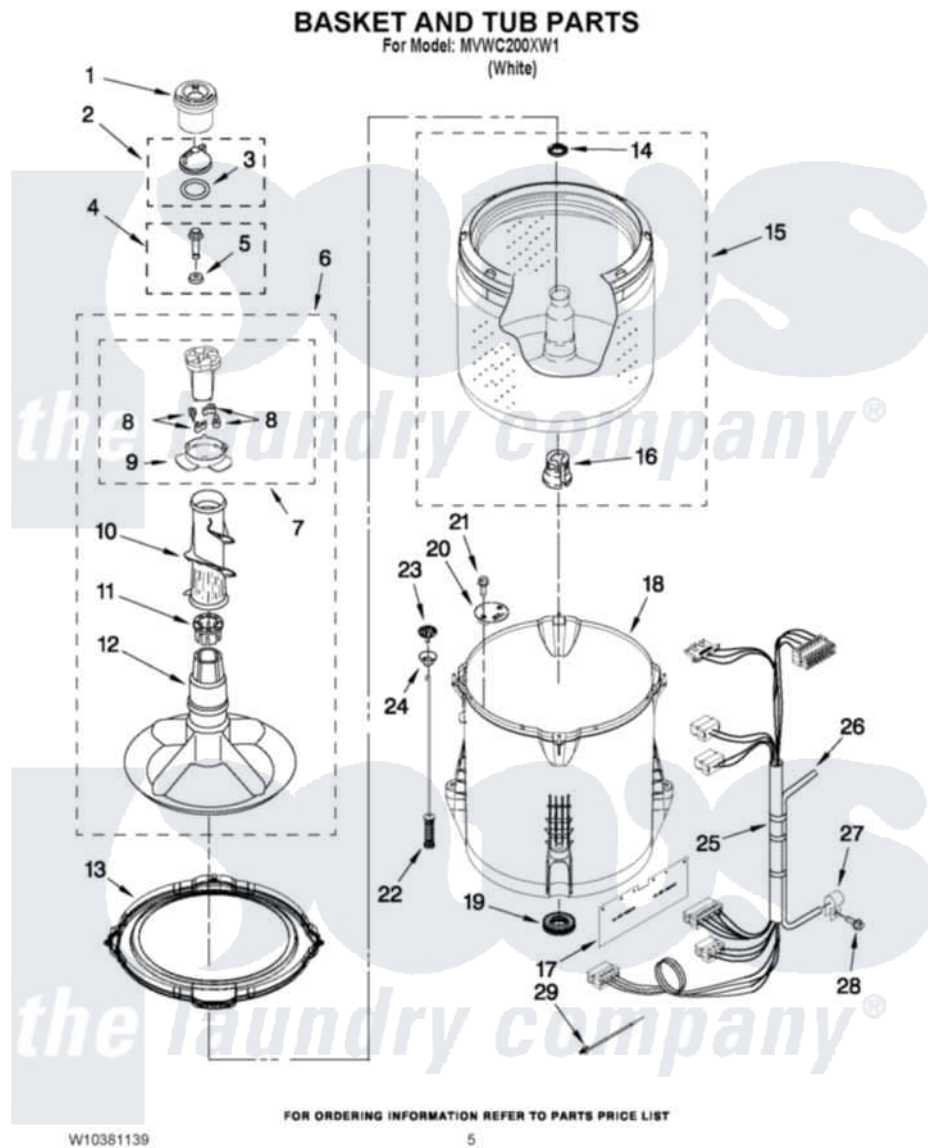

Maytag MVWC200XW1 03 - BASKET AND TUB PARTS

Maytag Residential Maytag MVWC200XW1 Washer Parts Parts Diagram 03 - BASKET AND TUB PARTS
Click on the part number to view part

Item	Original Part Number	Replaced By	Status	Part Description
1	8575076	8575076A		Dispenser
2	3354733	W10074580		Cap, Barrier
3	W10072840			Fabric Softener
4	W10003790			Screw And Washer
5	3949550			Washer
6	3348117	285565		Agitator
7	3363663	285811		Cam-Agitator
8	3366877	80040		Dog-Agitator
9	3363661			Bearing, Driven Cam
10	3348752			Mover, Clothes
11	3350389	285587		Washer
12	3347288			Agitator
13	W10215107			Ring-Tub
14	21366			Nut, Spanner
15	W10238308	W10349185		Basket
16	389140			Tub Block, Basket Drive

17	W10339098		Shield, Splash
18	W10238320	W10371566	Tub-Outer
19	W10006371	W10324647	Seal-Tub
20	W10215093		Filter, Drain Pump
21	8533928		Screw, 8-18 X 3/4
22	W10257087	W10349193	Suspension
23	W10215136	W10440729	Suspension
24	W10256551	W10440729	Suspension
25	W10268820	W10297445	Harness, Lower
26	W10297438	353244	Hose, Pressure Switch
27	W10005430		Clamp, Pressure Hose Retainer
28	8533943	W10109200	Screw, Baffle Mounting
29	W10298887		Cable Tie