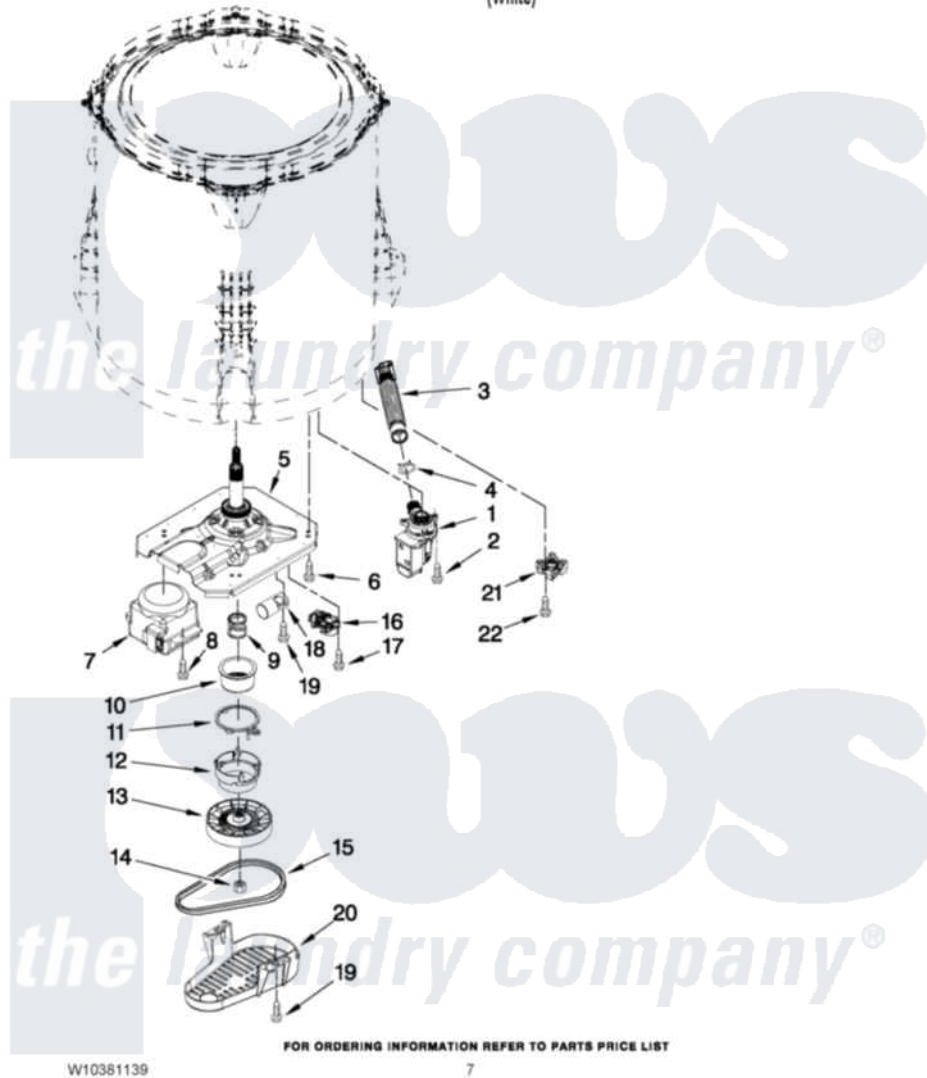

Maytag MVWC200XW1 04 - GEARCASE, MOTOR AND PUMP PARTS

GEARCASE, MOTOR AND PUMP PARTS

For Model: MVWC200XW1
(White)

Maytag [Residential Maytag MVWC200XW1 Washer Parts](#) Parts Diagram 04 - GEARCASE, MOTOR AND PUMP PARTS

[Click on the part number to view part](#)

Item	Original Part Number	Replaced By	Status	Part Description
1	W10276397			Pump Assembly, Drain
2	W10004910			Screw, 12-16 X 1-1/4
3	W10215091			Hose, Inner Drain Assembly
4	8317496	285655		Clamp, Hose
5	W10006402			Gearcase Assembly
6	W10249633			Screw, 7.2-1.6 X 30
7	W10006400	W10006416		Motor, Drive
8	W10094780	W10182109		Screw-Kit
9	W10326374	W10315818		Cam
10	W10006352	W10315818		Cam
11	W10006353	W10315818		Cam
12	W10006354	W10315818		Cam
13	W10006356			Pulley
14	W10163336			Nut, Pulley
15	W10006384			Belt, Drive
16	W10006355			Actuator, Shift

17	9741052	Screw, 6-32 X 1.00
18	W10278556	Capacitor, Motor Run
19	357640	Screw And Washer
20	W10006383	Shield, Pulley Cover
21	W10238318	Counterweight
22	W10238319	Screw, 8-18 X 1.00