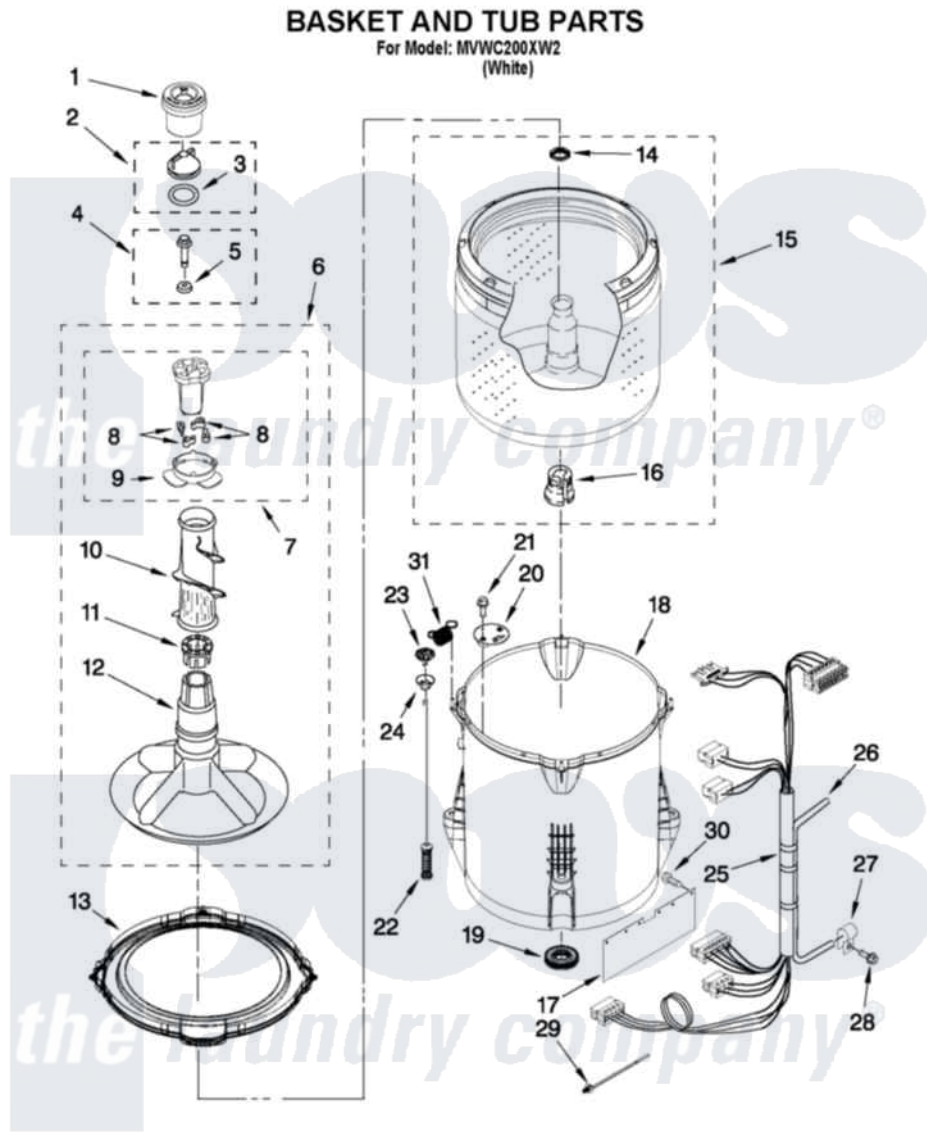

Maytag MVWC200XW2 03 - BASKET AND TUB PARTS

W10448441

FOR ORDERING INFORMATION REFER TO PARTS PRICE LIST

5

Maytag [Residential Maytag MVWC200XW2 Washer Parts](#) Parts Diagram 03 - BASKET AND TUB PARTS
Click on the part number to view part

Item	Original Part Number	Replaced By	Status	Part Description
1	8575076	8575076A		Dispenser
2	3354733	W10074580		Cap, Barrier
3	W10072840			Fabric Softener
4	W10003790			Screw And Washer
5	3949550			Washer
6	3348117	285565		Agitator
7	3363663	285811		Cam-Agitator
8	3366877	80040		Dog-Agitator
9	3363661			Bearing, Driven Cam
10	3348752			Mover, Clothes
11	3350389	285587		Washer
12	3347288			Agitator
13	W10215107			Ring-Tub
14	21366			Nut, Spanner
15	W10358261	W10349185		Basket
16	389140			Tub Block, Basket Drive

17	W10339098		Shield, Splash
18	W10238320	W10371566	Tub-Outer
19	W10006371	W10324647	Seal-Tub
20	W10215093		Filter, Drain Pump
21	8533928		Screw, 8-18 X 3/4
22	W10257087	W10349193	Suspension
23	W10215136	W10440729	Suspension
24	W10256551	W10440729	Suspension
25	W10297445		Harness, Lower
26	W10297438	353244	Hose, Pressure Switch
27	W10005430		Clamp, Pressure Hose Retainer
28	8533943	W10109200	Screw, Baffle Mounting
29	W10298887		Cable Tie
30	W10273613		Retainer, Push In
31	W10348658	W10400895	Spring