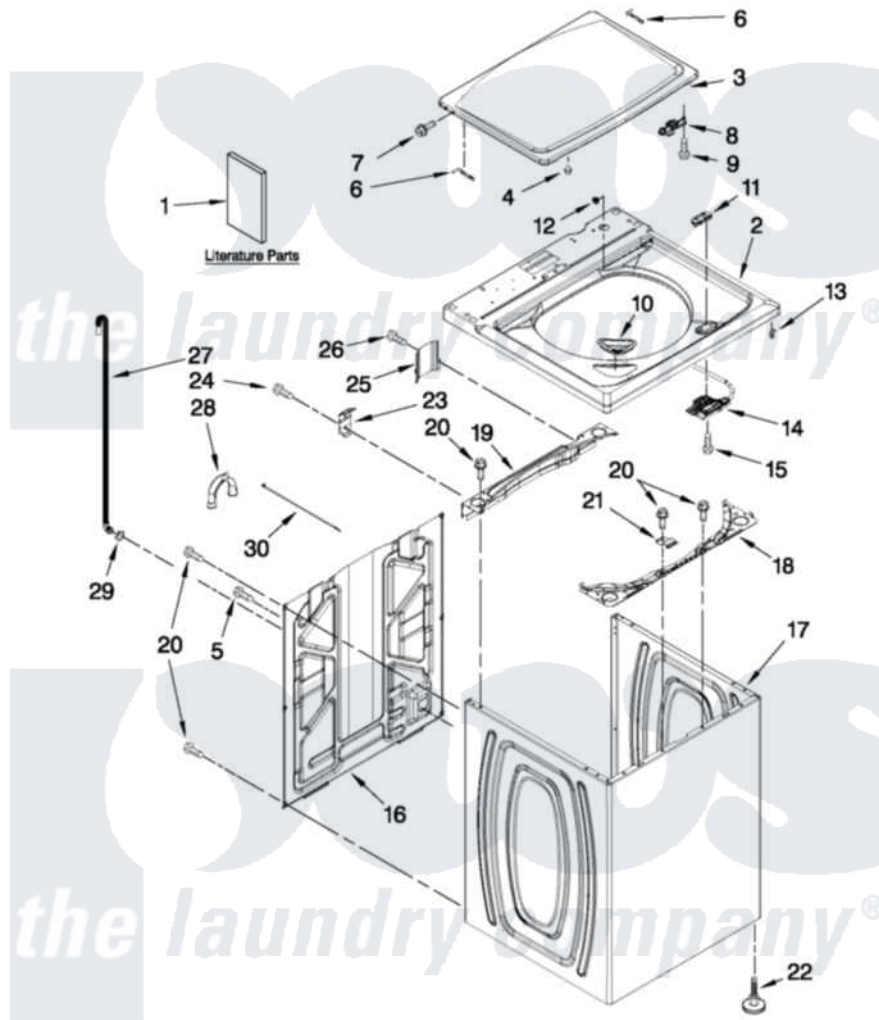

Maytag MVWC300XW0 01 - TOP AND CABINET PARTS

MAYTAG

TOP AND CABINET PARTS

AUTOMATIC WASHER

For Model: MVWC300XW0
(White)

FOR ORDERING INFORMATION REFER TO PARTS PRICE LIST

3-11 Litho in U.S.A. (MP) (psw)

1

Part No. W10401558 Rev. A

Maytag [Residential Maytag MVWC300XW0 Washer Parts](#) Parts Diagram 01 - TOP AND CABINET PARTS
Click on the part number to view part

Item	Original Part Number	Replaced By	Status	Part Description
1	W10240509			Installation Instructions
"	W10338661		Not Available	USE & CARE GUIDE
"	W10280489		Not Available	INSTALLATION (TECH SHEET)
"	W10062952		Not Available	ENERGY GUIDE
2	W10251325			Top
3	W10332519		Not Available	LID (INCLUDES ITEM 4)
4	9724509			Bumper, Lid
5	9740848			Screw, Mixing Valve Mounting
6	91770			Hinge, Lid
7	W10119872	W10119828		Screw, Lid Hinge Mounting
8	W10240513			Strike, Lid Lock
9	W10273971			Screw, 6-19 X 1/2
10	W10192089			Dispenser, Bleach
11	W10392041			Bezel, Lid Lock
12	21258			Bearing, Lid Hinge
13	90016			Clip, Pressure Switch Hose