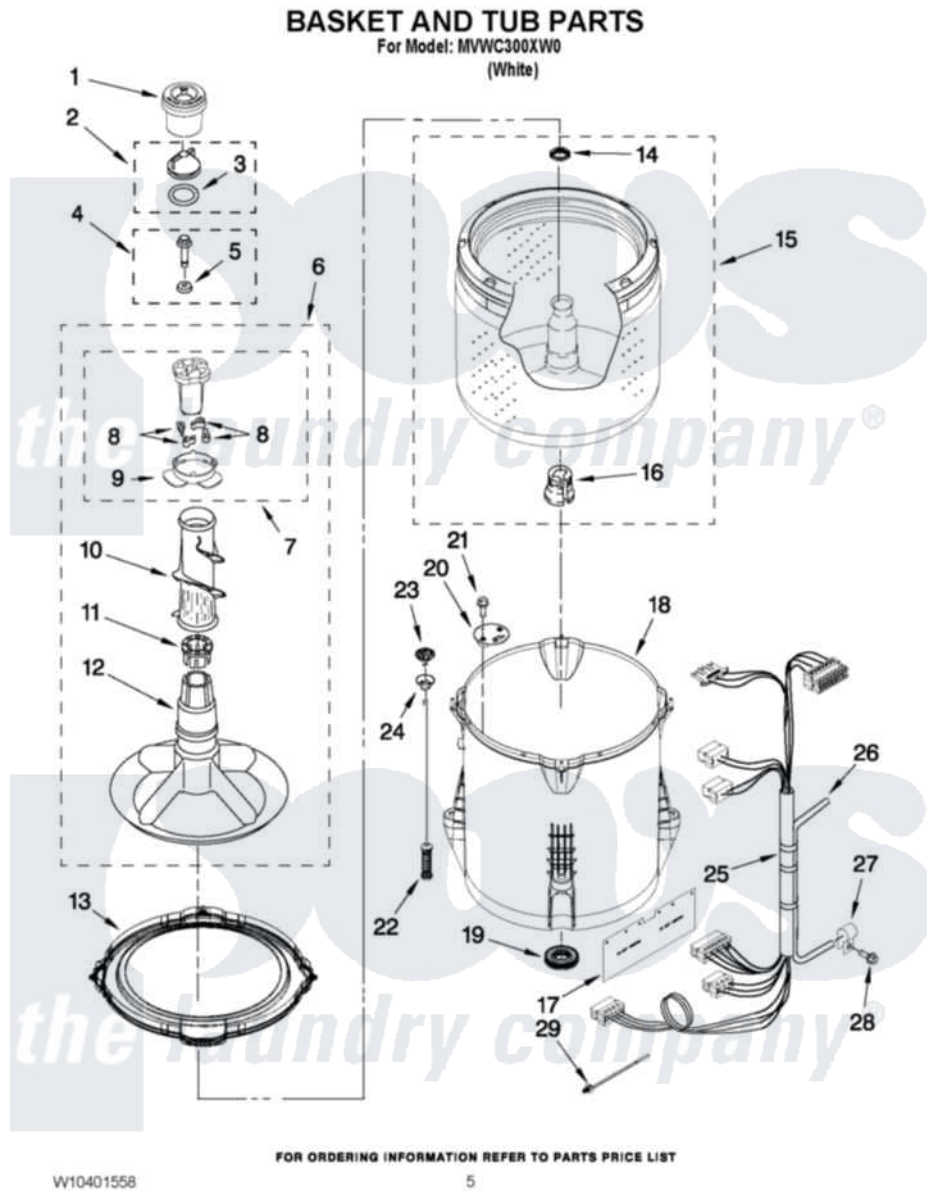

Maytag MVWC300XW0 03 - BASKET AND TUB PARTS

Maytag [Residential Maytag MVWC300XW0 Washer Parts](#) Parts Diagram 03 - BASKET AND TUB PARTS
Click on the part number to view part

Item	Original Part Number	Replaced By	Status	Part Description
1	8575076	8575076A		Dispenser
2	3354733	W10074580		Cap, Barrier
3	W10072840			Fabric Softener
4	W10003790			Screw And Washer
5	3949550			Washer
6	3348117	285565		Agitator
7	3948431	285811		Cam-Agitator
8	3366877	80040		Dog-Agitator
9	3363661			Bearing, Driven Cam
10	3348752			Mover, Clothes
11	3350389	285587		Washer
12	3347288			Agitator
13	W10215108			Ring, Tub
14	21366			Nut, Spanner
15	W10358261	W10349185		Basket
16	389140			Tub Block, Basket Drive

17	W10339098		Shield, Splash
18	W10238320	W10371566	Tub-Outer
19	W10006371	W10324647	Seal-Tub
20	W10215093		Filter, Drain Pump
21	8533928		Screw, 8-18 X 3/4
22	W10110313	W10485421	Suspension
23	W10215136	W10440729	Suspension
24	W10256551	W10440729	Suspension
25	W10297440		Harness, Lower
26	W10236981	353244	Hose, Pressure Switch
27	W10005430		Clamp, Pressure Hose Retainer
28	8533943	W10109200	Screw, Baffle Mounting
29	W10298887		Cable Tie