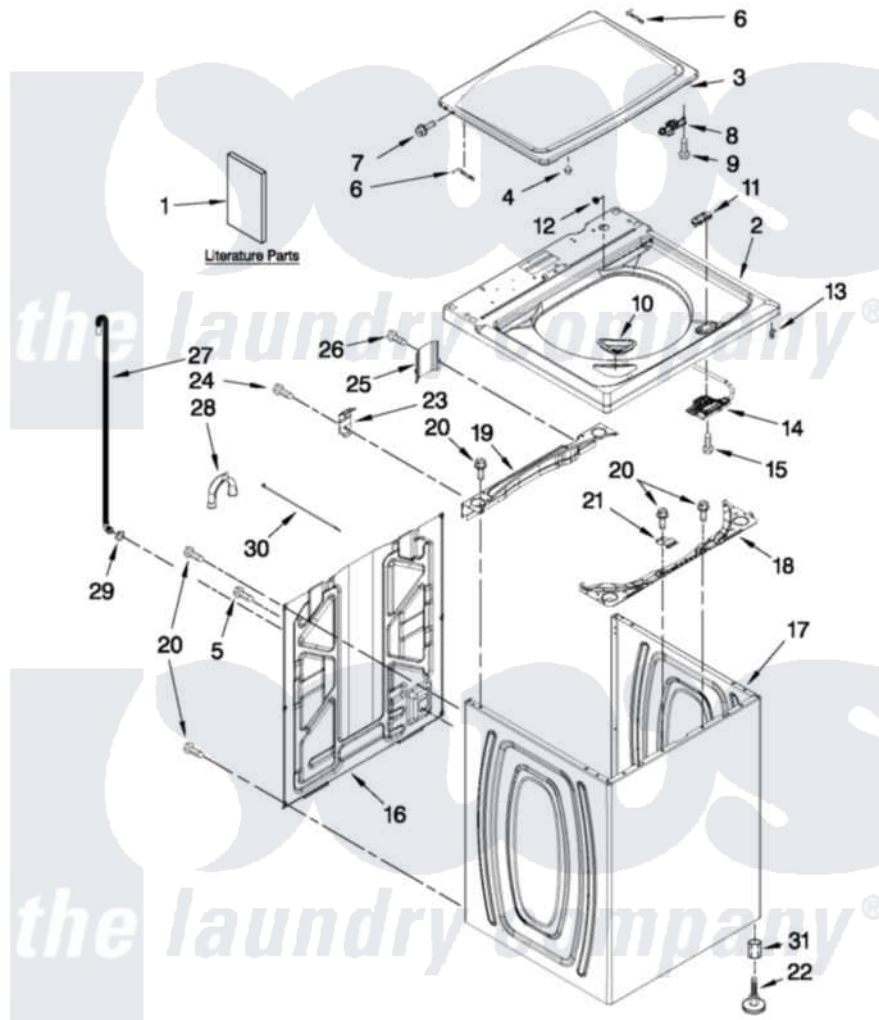

# Maytag MVWC300XW1 01 - TOP AND CABINET PARTS

**MAYTAG**

## TOP AND CABINET PARTS

AUTOMATIC WASHER

For Model: MVWC300XW1  
(White)

FOR ORDERING INFORMATION REFER TO PARTS PRICE LIST

9-11 Litho in U.S.A. (BMN) (psw)

1

Part No. W10448058 Rev. A

Maytag [Residential Maytag MVWC300XW1 Washer Parts](#) Parts Diagram 01 - TOP AND CABINET PARTS  
Click on the part number to view part

Item	Original Part Number	Replaced By	Status	Part Description
1	<a href="#">W10240509</a>			Installation Instructions
"	W10338661		Not Available	USE & CARE GUIDE
"	W10280489		Not Available	INSTALLATION (TECH SHEET)
"	W10062952		Not Available	ENERGY GUIDE
2	<a href="#">W10251325</a>			Top
3	W10332519		Not Available	LID (INCLUDES ITEM 4)
4	<a href="#">9724509</a>			Bumper, Lid
5	<a href="#">9740848</a>			Screw, Mixing Valve Mounting
6	<a href="#">91770</a>			Hinge, Lid
7	W10119872	<a href="#">W10119828</a>		Screw, Lid Hinge Mounting
8	<a href="#">W10240513</a>			Strike, Lid Lock
9	<a href="#">W10273971</a>			Screw, 6-19 X 1/2
10	<a href="#">W10192089</a>			Dispenser, Bleach
11	<a href="#">W10392041</a>			Bezel, Lid Lock
12	<a href="#">21258</a>			Bearing, Lid Hinge
13	<a href="#">90016</a>			Clip, Pressure Switch Hose