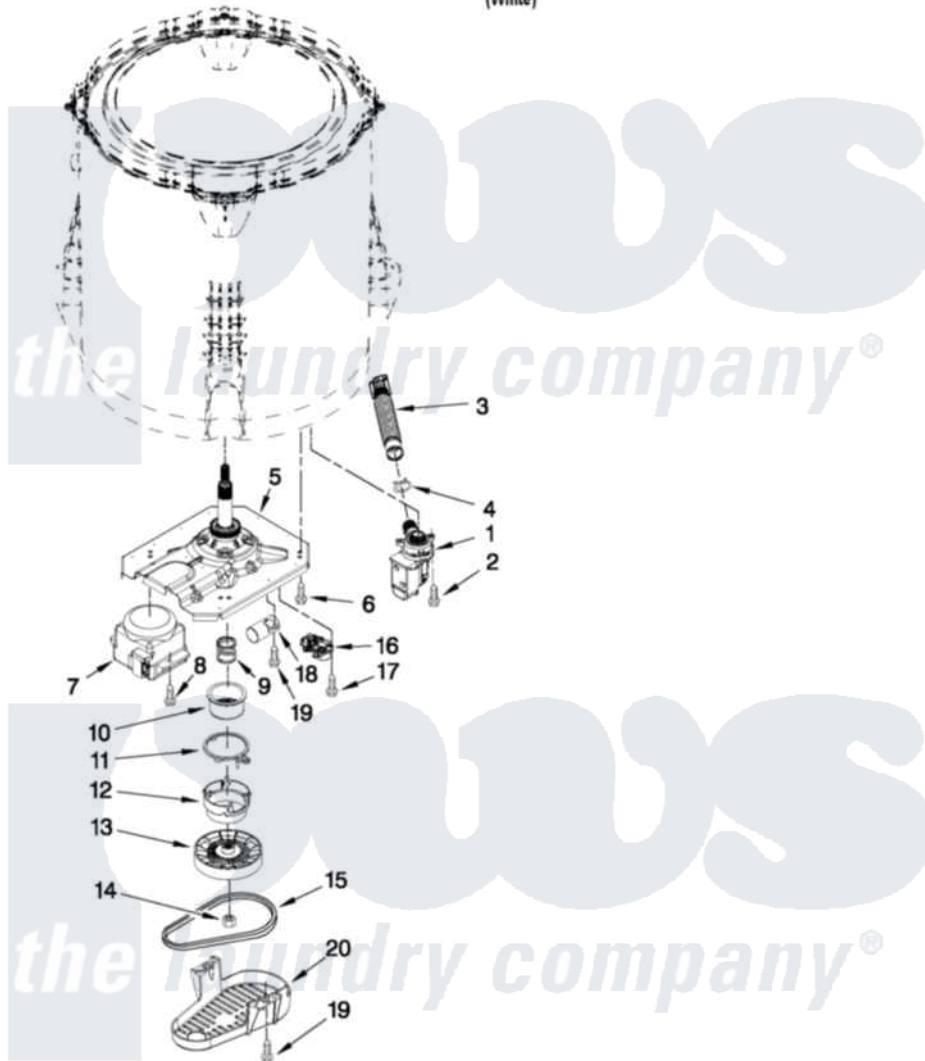

Maytag MVWC300XW1 04 - GEARCASE, MOTOR AND PUMP PARTS

GEARCASE, MOTOR AND PUMP PARTS

For Model: MVWC300XW1

(White)

W10448058

FOR ORDERING INFORMATION REFER TO PARTS PRICE LIST

7

Maytag [Residential Maytag MVWC300XW1 Washer Parts](#) Parts Diagram 04 - GEARCASE, MOTOR AND PUMP PARTS

[Click on the part number to view part](#)

Item	Original Part Number	Replaced By	Status	Part Description
1	W10276397			Pump Assembly, Drain
2	W10004910			Screw, 12-16 X 1-1/4
3	W10215091			Hose, Inner Drain Assembly
4	8317496	285655		Clamp, Hose
5	W10006402			Gearcase Assembly
6	W10249633			Screw, 7.2-1.6 X 30
7	W10303798			Motor-Drive
8	W10094780	W10182109		Screw-Kit
9	W10326374	W10315818		Cam
10	W10006352	W10315818		Cam
11	W10006353	W10315818		Cam
12	W10006354	W10315818		Cam
13	W10006356			Pulley
14	W10163336			Nut, Pulley
15	W10006384			Belt, Drive
16	W10006355			Actuator, Shift

17	9741052	Screw, 6-32 X 1.00
18	W10278556	Capacitor, Motor Run
19	357640	Screw And Washer
20	W10006383	Shield, Pulley Cover