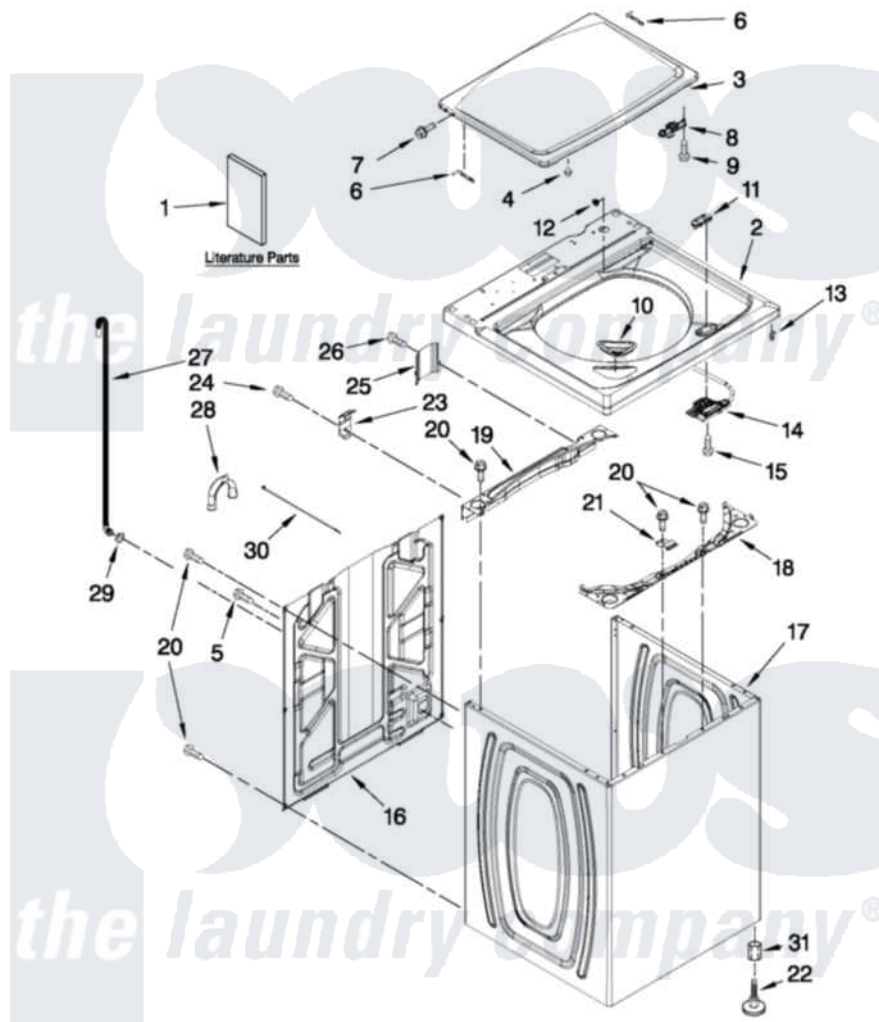

Maytag MVWC350AW0 01 - TOP AND CABINET PARTS

MAYTAG

TOP AND CABINET PARTS

AUTOMATIC WASHER

For Model: MVWC350AW0
(White)

FOR ORDERING INFORMATION REFER TO PARTS PRICE LIST

5-12 Litho in U.S.A. (JLP)(bay)

1

Part No. W10499056 Rev. A

Maytag Residential Maytag MVWC350AW0 Washer Parts Parts Diagram 01 - TOP AND CABINET PARTS

[Click on the part number to view part](#)

Item	Original Part Number	Replaced By	Status	Part Description
1	W10240509			Installation Instructions
"	W10468368		Not Available	USE & CARE GUIDE
"	W10280489		Not Available	INSTALLATION (TECH SHEET)
"	W10062987		Not Available	ENERGY GUIDE
2	W10251325			Top
3	W10338623			Lid
4	9724509			Bumper, Lid
5	9740848			Screw, Mixing Valve Mounting
6	91770			Hinge, Lid
7	W10119872	W10119828		Screw, Lid Hinge Mounting
8	W10240513			Strike, Lid Lock
9	W10273971			Screw, 6-19 X 1/2
10	W10192089			Dispenser, Bleach
11	W10392041			Bezel, Lid Lock
12	21258			Bearing, Lid Hinge
13	90016			Clip, Pressure Switch Hose