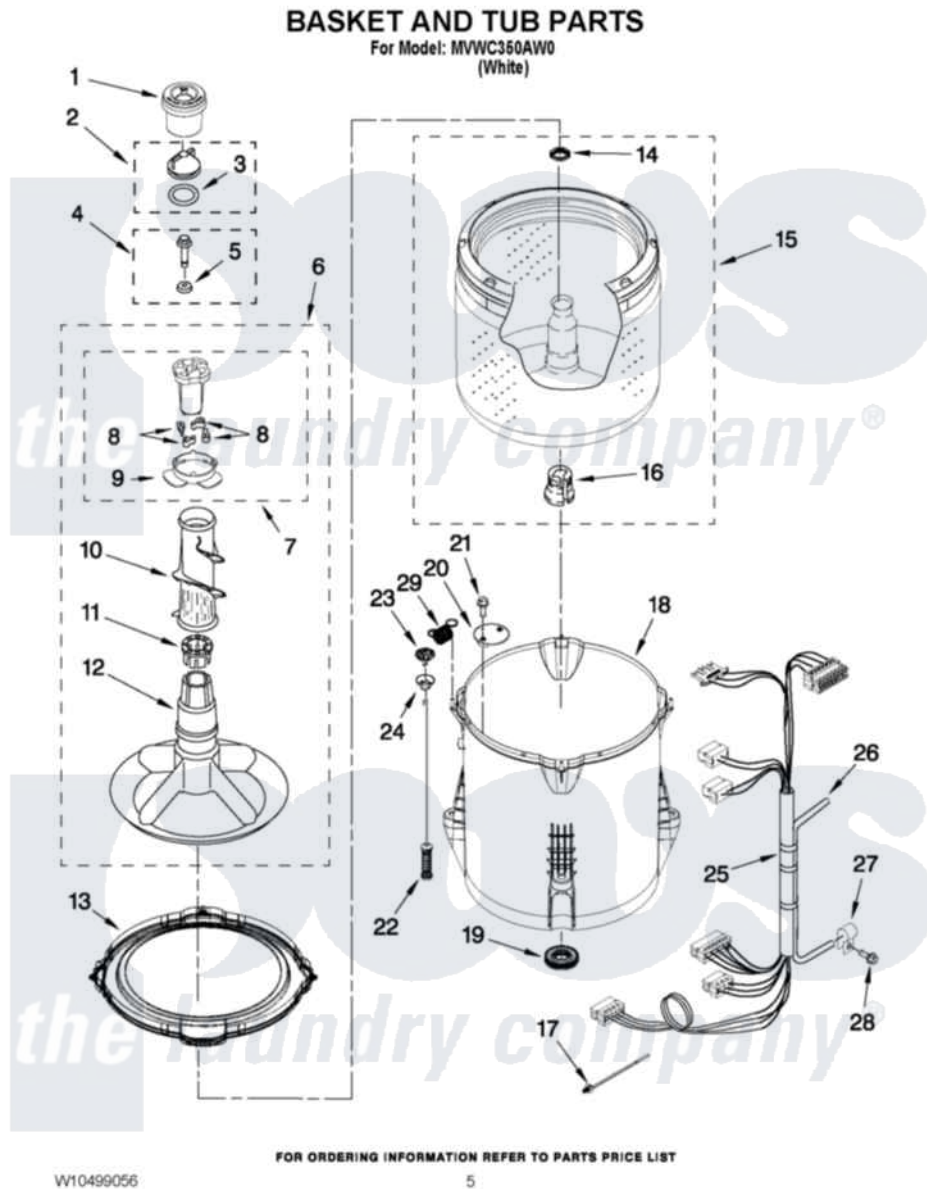

# Maytag MVWC350AW0 03 - BASKET AND TUB PARTS

Maytag [Residential Maytag MVWC350AW0 Washer Parts](#) Parts Diagram 03 - BASKET AND TUB PARTS  
Click on the part number to view part

Item	Original Part Number	Replaced By	Status	Part Description
1	8575076	<a href="#">8575076A</a>		Dispenser
2	3354733	<a href="#">W10074580</a>		Cap, Barrier
3	<a href="#">W10072840</a>			Fabric Softener
4	<a href="#">W10003790</a>			Screw And Washer
5	<a href="#">3949550</a>			Washer
6	3348117	<a href="#">285565</a>		Agitator
7	3948431	<a href="#">285811</a>		Cam-Agitator
8	3366877	<a href="#">80040</a>		Dog-Agitator
9	<a href="#">3363661</a>			Bearing, Driven Cam
10	<a href="#">3348752</a>			Mover, Clothes
11	3350389	<a href="#">285587</a>		Washer
12	<a href="#">3347288</a>			Agitator
13	<a href="#">W10215108</a>			Ring, Tub
14	<a href="#">21366</a>			Nut, Spanner
15	W10358261	<a href="#">W10349185</a>		Basket
16	<a href="#">389140</a>			Tub Block, Basket Drive

17	<a href="#">W10298887</a>		Cable Tie
18	W10238320	<a href="#">W10371566</a>	Tub-Outer
19	W10006371	<a href="#">W10324647</a>	Seal-Tub
20	<a href="#">W10215093</a>		Filter, Drain Pump
21	<a href="#">8533928</a>		Screw, 8-18 X 3/4
22	W10110313	<a href="#">W10485421</a>	Suspension
23	W10405423	<a href="#">W10440729</a>	Suspension
24	W10256551	<a href="#">W10440729</a>	Suspension
25	<a href="#">W10297440</a>		Harness, Lower
26	W10236981	<a href="#">353244</a>	Hose, Pressure Switch
27	<a href="#">W10005430</a>		Clamp, Pressure Hose Retainer
28	8533943	<a href="#">W10109200</a>	Screw, Baffle Mounting
29	W10348658	<a href="#">W10400895</a>	Spring