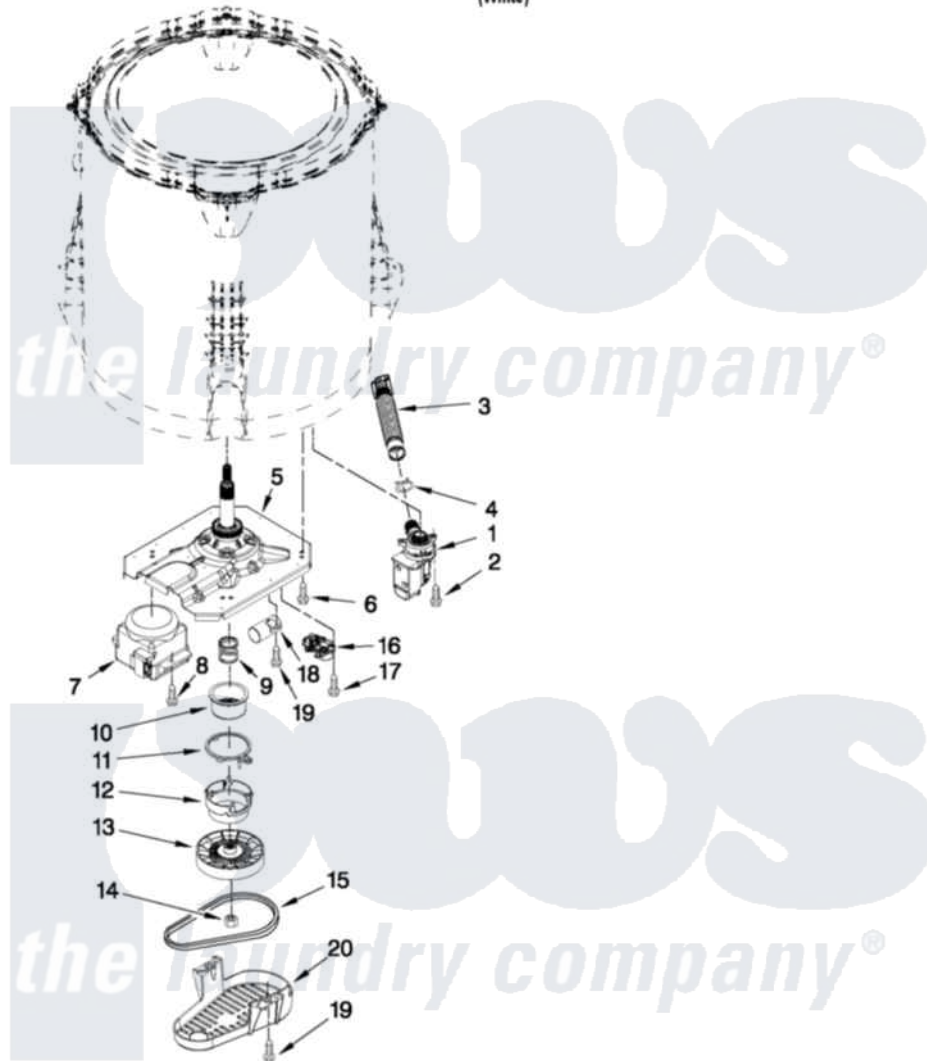

Maytag MVWC350AW0 04 - GEARCASE, MOTOR AND PUMP PARTS

GEARCASE, MOTOR AND PUMP PARTS

For Model: MVWC350AW0
(White)

W10499056

FOR ORDERING INFORMATION REFER TO PARTS PRICE LIST

7

Maytag [Residential Maytag MVWC350AW0 Washer Parts](#) Parts Diagram 04 - GEARCASE, MOTOR AND PUMP PARTS

[Click on the part number to view part](#)

Item	Original Part Number	Replaced By	Status	Part Description
1	W10276397			Pump Assembly, Drain
2	W10004910			Screw, 12-16 X 1-1/4
3	W10215091			Hose, Inner Drain Assembly
4	8317496	285655		Clamp, Hose
5	W10006402			Gearcase Assembly
6	W10249633			Screw, 7.2-1.6 X 30
7	W10303798			Motor-Drive
8	W10094780	W10182109		Screw-Kit
9	W10326374	W10315818		Cam
10	W10006352	W10315818		Cam
11	W10006353	W10315818		Cam
12	W10006354	W10315818		Cam
13	W10006356			Pulley
14	W10163336			Nut, Pulley
15	W10006384			Belt, Drive
16	W10006355			Actuator, Shift

17	9741052	Screw, 6-32 X 1.00
18	W10278556	Capacitor, Motor Run
19	357640	Screw And Washer
20	W10006383	Shield, Pulley Cover