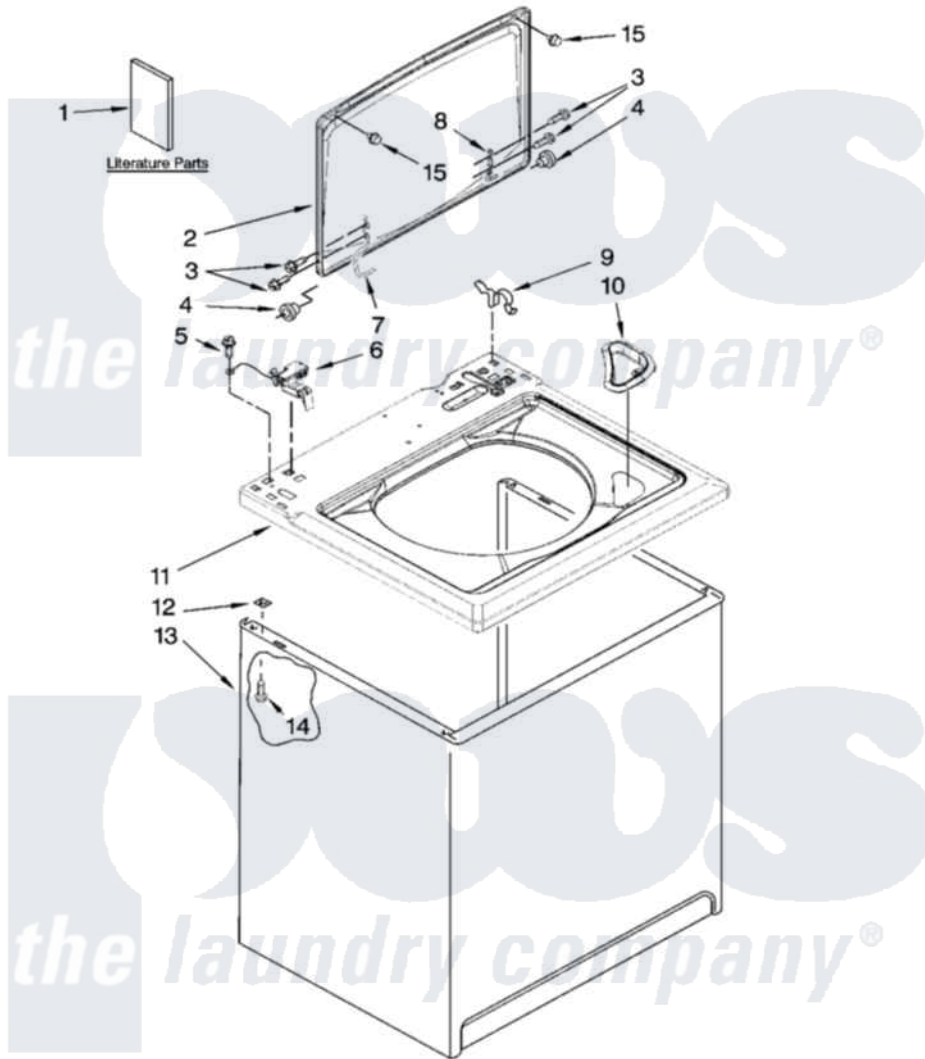

Maytag MVWC400VW0 01 - TOP AND CABINET PARTS

MAYTAG

TOP AND CABINET PARTS

For Model: MVWC400VW0
(White)

AUTOMATIC
WASHER

9-08 Litho in U.S.A. (drd)(bay)

1

Part No. W10206373 Rev. A

Maytag [Residential Maytag MVWC400VW0 Washer Parts](#) Parts Diagram 01 - TOP AND CABINET PARTS
Click on the part number to view part

Item	Original Part Number	Replaced By	Status	Part Description
1	W10200331		Not Available	Installation Instructions (English/French)
"	W10200662		Not Available	Installation Instructions (Spanish)
"	W10092796		Not Available	Use & Care Guide (English/French)
"	W10092797		Not Available	Use & Care Guide (Spanish)
"	W10092802		Not Available	Feature Sheet (English/French)
"	W10092803		Not Available	Feature Sheet (Spanish)
"	W10092804		Not Available	Energy Guide
"	W10203443		Not Available	WIRING DIAGRAM
2	W10093782	W10193868		Lid
3	W10119828			Screw, Lid Hinge Mounting
4	8319539			Bearing, Lid Hinge
5	3351614			Screw, Gearcase Cover Mounting
6	8318084			Switch, Lid

7	8559336	W10225136	Hinge 7 Pad Assembly
8	91770		Hinge, Lid
9	62780		Clip, Top And Cabinet And Rear Panel
10	W10192089		Dispenser, Bleach
11	W10194868		Top
12	62750		Spacer, Cabinet To Top (4)
13	63424		Cabinet
14	3390631		Screw, 10-16 X 3/8
15	9724509		Bumper, Lid