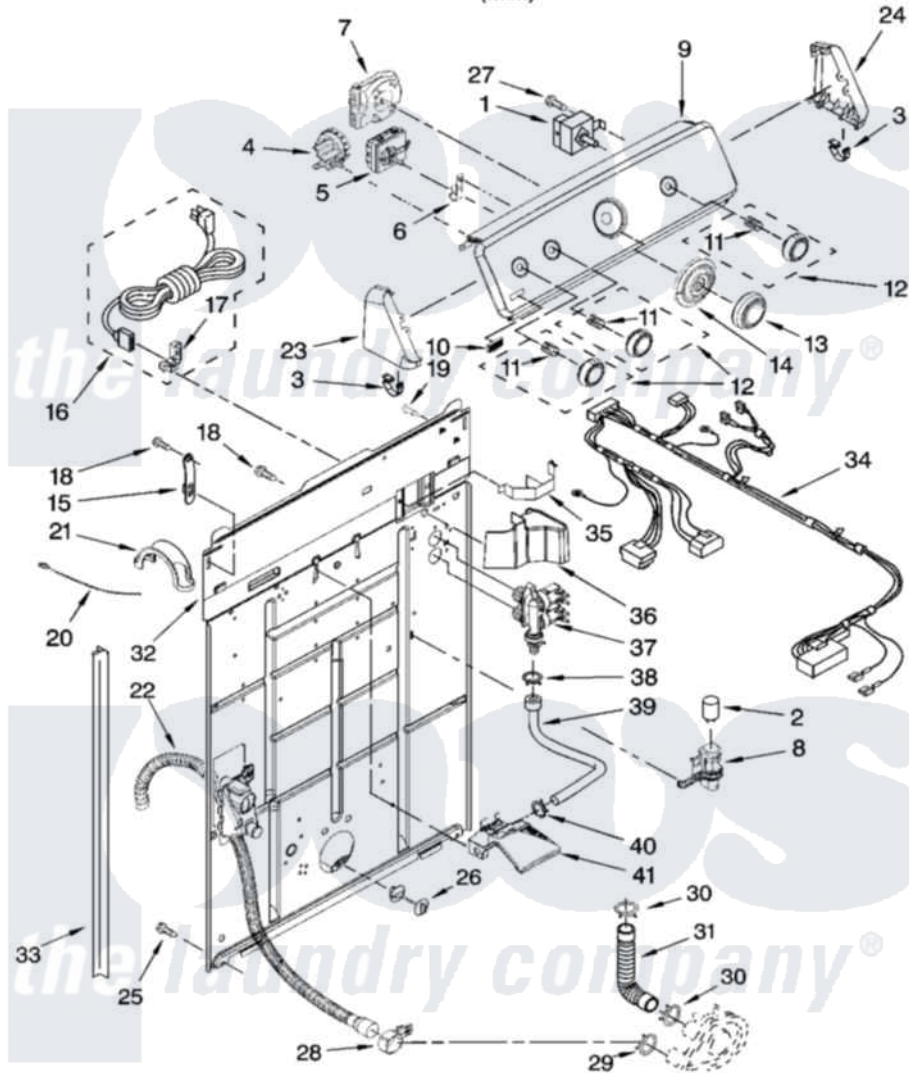

Maytag MVWC400VW0 02 - CONTROLS AND REAR PANEL PARTS

CONTROLS AND REAR PANEL PARTS

For Model: MVWC400VW0
(White)

W10206373

3

Maytag [Residential Maytag MVWC400VW0 Washer Parts](#) Parts Diagram 02 - CONTROLS AND REAR PANEL PARTS
Click on the part number to view part

Item	Original Part Number	Replaced By	Status	Part Description
1	3949187	W10168262		Switch, Rotary
2	8572717			Capacitor, Motor Start
3	8312709			Clip-Console
4	8577844	W10339251		Switch-WL
5	W10202616			Switch, Water Temperature
6	8317975			Restraint, Harness
7	W10175557			Timer
8	8318046			Clip, Capacitor
9	W10089723			Panel, Control
10	W10101390			Badge Assembly
11	8536939			Clip, Knob
12	W10180218			Knob, Control Assembly
13	W10180213			Knob, Timer
14	W10180214			Dial, Timer
15	8568314			Strap, Console
16	8578842	285800		Cord-Power

17	3952821	285777	Relief-Str
18	9740848		Screw, Mixing Valve Mounting
19	3351614		Screw, Gearcase Cover Mounting
20	3347868	W10339879	Tie, Cable
21	8577378		U-Bend, Drain Hose
22	W10189267		Drain Hose Assembly
23	W10193824		Endcap Console Bracket
24	W10193821		Cap, End
25	62863	3390631	Screw, 10-16 X 3/8
26	8519200		Support, Rear Panel
27	3400073		Screw, Ground
28	8541668		Clamp, Hose
29	8317496	285655	Clamp, Hose
30	3363366	616099	Clamp
31	3951449	285871	Hose
32	W10194449		Panel, Rear
33	62747		Pad, Rear Panel
34	W10205609		Harness, Wiring
35	8055003		Clip, Harness And Pressure Switch
36	8314879		Shield, Inlet Valve
37	3979347	3979346	Valve, Water Inlet And Thermistor Assembly
38	301958	596669	Clamp, Manifold
39	W10190501		Hose, Vacuum Break
40	370450	596669	Clamp, Manifold
41	W10190514		Break, Vacuum