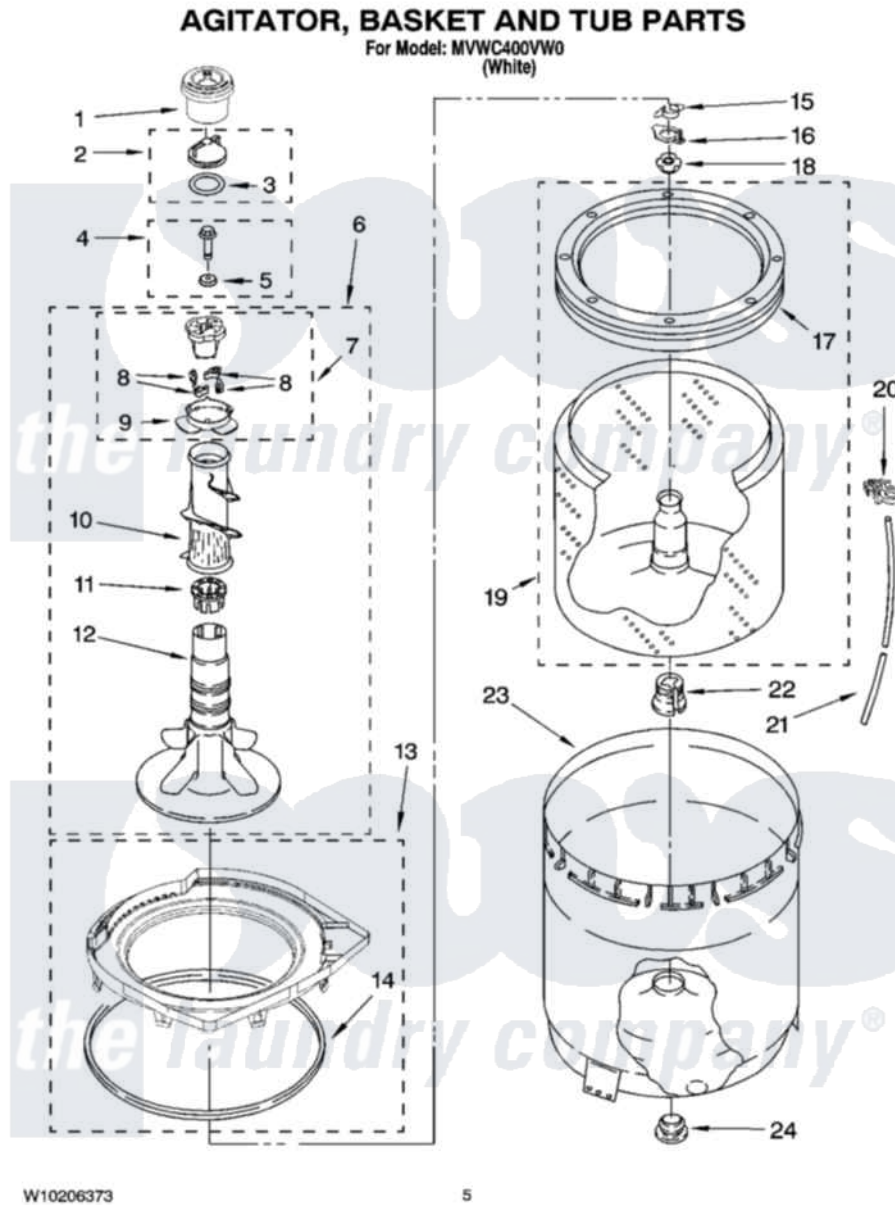

# Maytag MVWC400VW0 03 - AGITATOR, BASKET AND TUB PARTS

Maytag Residential Maytag MVWC400VW0 Washer Parts Parts Diagram 03 - AGITATOR, BASKET AND TUB PARTS  
Click on the part number to view part

Item	Original Part Number	Replaced By	Status	Part Description
1	8575076	<a href="#">8575076A</a>		Dispenser
2	3354733	<a href="#">W10074580</a>		Cap, Barrier
3	<a href="#">W10072840</a>			Fabric Softener
4	<a href="#">358237</a>			Screw And Washer
5	<a href="#">3949550</a>			Washer
6	<a href="#">W10093672</a>			Agitator
7	3363663	<a href="#">285811</a>		Cam-Agitator
8	3366877	<a href="#">80040</a>		Dog-Agitator
9	<a href="#">3363661</a>			Bearing, Driven Cam
10	<a href="#">3349019</a>			Auger, Agitator
11	3350389	<a href="#">285587</a>		Washer
12	<a href="#">W10110020</a>			Agitator
13	<a href="#">W10168523</a>			Tub Ring And Gasket
14	3359585	<a href="#">3976308</a>		Gasket, Tub Ring
15	<a href="#">3354845</a>			Clip, Agitator
16	<a href="#">8543666</a>			Washer, Agitator

17	<a href="#">387240</a>		Ring, Balance
18	<a href="#">21366</a>		Nut, Spanner
19	8526016	<a href="#">W10389328</a>	Clothes Container, Assembly
20	<a href="#">2219077</a>		Clip, Pressure Switch Hose
21	3347780	<a href="#">353244</a>	Hose, Pressure Switch
22	<a href="#">389140</a>		Tub Block, Basket Drive
23	<a href="#">63849</a>		Strain Relief, Power Cord
24	<a href="#">383727</a>		Gasket, Centerpodt