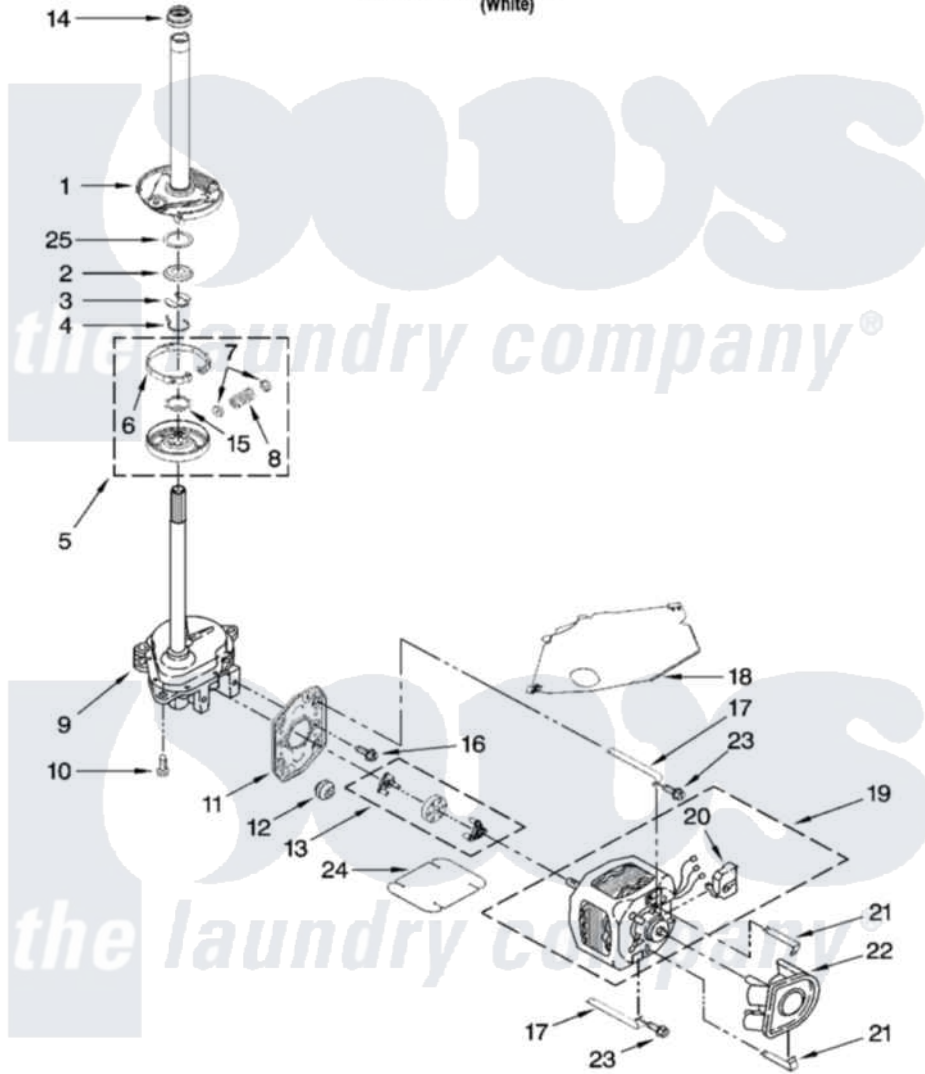

Maytag MVWC400VW0 04 - BRAKE, CLUTCH, GEARCASE, MOTOR AND PUMP PARTS

BRAKE, CLUTCH, GEARCASE, MOTOR AND PUMP PARTS

For Model: MVWC400VW0
(White)

W10206373

7

Maytag [Residential Maytag MVWC400VW0 Washer Parts](#) Parts Diagram 04 - BRAKE, CLUTCH, GEARCASE, MOTOR AND PUMP PARTS

[Click on the part number to view part](#)

Item	Original Part Number	Replaced By	Status	Part Description
1	388952	285792		Basketdrive
2	63292			Washer, Spin Tube Thrust
3	62697	W10080230		Ring, Spin Tube Support
4	63283	285353		Ring
5	8299642			Clutch
6	3951993			Band And Lining, Clutch
7	62646			Cap, Clutch Spring
8	8559387			Spring And Damper Assembly
9	W10140301	W10140307		Gearcase
10	3357334	3400516		Screw Anti-Rattle
11	62611			Plate, Motor Mount To Gearcase
12	62691			Grommet, Motor
13	3978849	285852A		Coupling
14	8577374			Seal, Centerpost

15	3355454		Clip, Main Drive
16	3400516		Screw Anti-Rattle
17	W10086010		Retainer, Motor
18	3362089		Shield, Tub To Motor
19	8528157	661600	Motor, Main Drive
20	3952056		Switch, Main Drive Motor
21	8546127		Retainer, Pump
22	3363394		Pump
23	3387485	273556	Screw, 10-16 X 5/8
24	3946532		Shield, Motor
25	8578981		Washer, Thrust