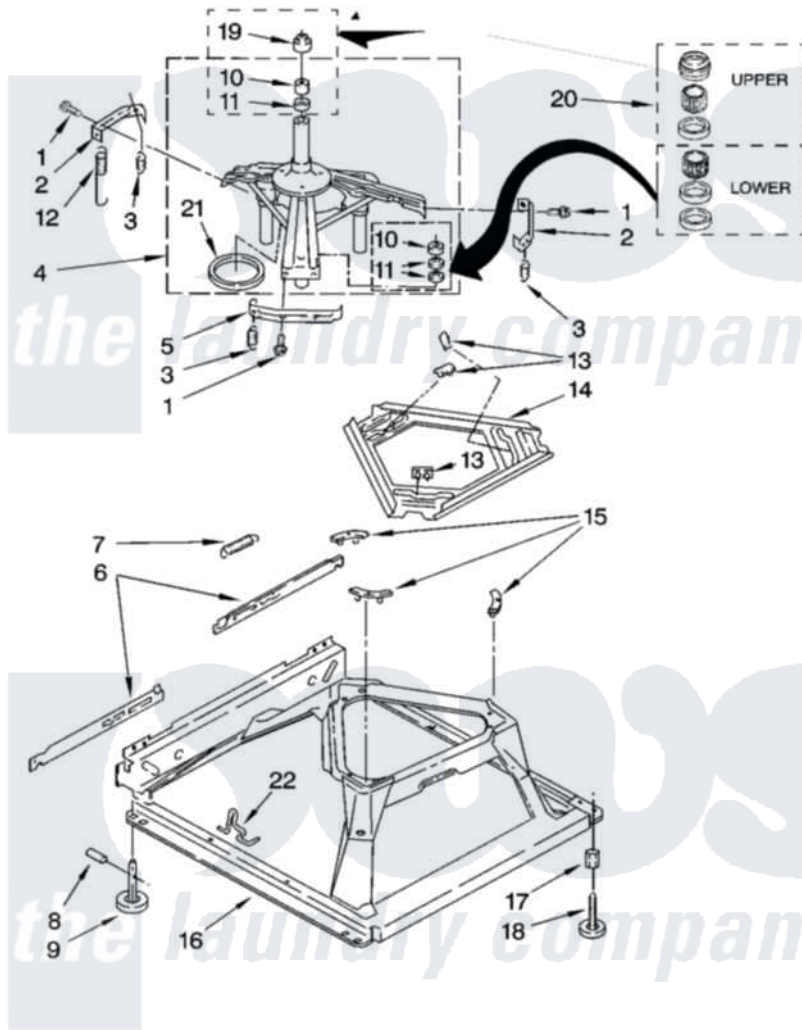

Maytag MVWC400VW0 05 - MACHINE BASE PARTS

MACHINE BASE PARTS

For Model: MVWC400VW0
(White)

8

W10206373

Maytag Residential Maytag MVWC400VW0 Washer Parts Parts Diagram 05 - MACHINE BASE PARTS
Click on the part number to view part

| Item | Original Part Number | Replaced By | Status | Part Description |
|------|-------------------------|---------------------------|--------|--------------------------|
| 1 | 3400076 | | | Screw, Bracket Mounting |
| 2 | 64067 | | | Bracket, Spring Outer |
| 3 | 63907 | | | Spring, Suspension |
| 4 | 8575214 | 280184 | | Support |
| 5 | 64065 | | | Bracket, Spring Outer |
| 6 | 63466 | | | Link, Leveling Mechanism |
| 7 | 62597 | 8316845 | | Spring |
| 8 | 62837 | | | Pin, Knurled |
| 9 | 62596 | 285244 | | Feet-Leveling |
| 10 | 8546455 | | | Bearing, Centerpost |
| 11 | 357409 | 359449 | | Seal, Agitator Shaft |
| 12 | 388492 | W10250667 | | Spring, Counterweight |
| 13 | 62568 | 285219 | | Pad |
| 14 | 3946509 | | | Plate, Suspension |
| 15 | 3363660 | 285744 | | Pad |
| 16 | 3946512 | 285771 | | Base |

| | | |
|----|---------------------------|-----------------------------|
| 17 | 3359452 | Nut, Lock |
| 18 | W10001130 | Foot, Leveling |
| 19 | 8577376 | Seal, Centerpost |
| 20 | 285203 | Centerpost Bearing Kit |
| 21 | 63134 | Ring, Sound Deadening |
| 22 | W10145155 | Retainer, Suspension Spring |