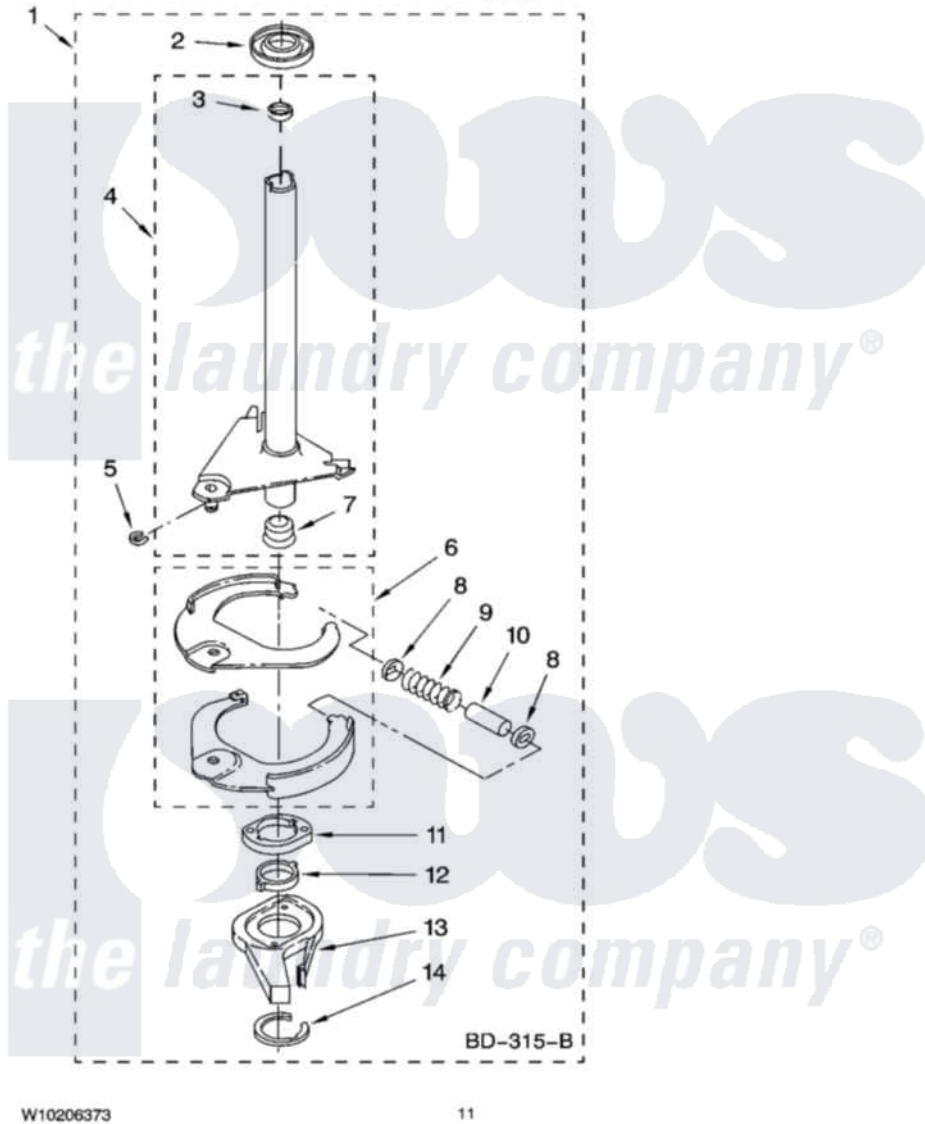

# Maytag MVWC400VW0 07 - BRAKE AND DRIVE TUBE PARTS

## BRAKE AND DRIVE TUBE PARTS

For Model: MVWC400VW0  
(White)

W10206373

11

Maytag Residential Maytag MVWC400VW0 Washer Parts Parts Diagram 07 - BRAKE AND DRIVE TUBE PARTS  
Click on the part number to view part

Item	Original Part Number	Replaced By	Status	Part Description
1	388952	<a href="#">285792</a>		Basketdrive
2	<a href="#">62658</a>			Ring, Thrust
3	<a href="#">356427</a>			Seal, Spin Pinion
4	64027	<a href="#">64208</a>		Tube-Spin
5	64035	<a href="#">W10083190</a>		Ring, Retaining
6	64232	<a href="#">285438</a>		Shoe-Brake
7	62703	<a href="#">8546462</a>		"T" Bearing, Spin Tube
8	3353956	<a href="#">285658</a>		Sleeve
9	387806		Not Available	Spring, Brake
10	3355360	<a href="#">285658</a>		Sleeve
11	661516	<a href="#">8546461</a>		Cam, Brake Release
12	<a href="#">63022</a>			Sleeve, Cam
13	64194	<a href="#">285790</a>		Lining
14	90368	<a href="#">W10083200</a>		Ring, Retaining
NI	BLANK		Not Available	FOLLOWING PARTS NOT ILLUSTRATED
"	<a href="#">285208</a>			Lubricant