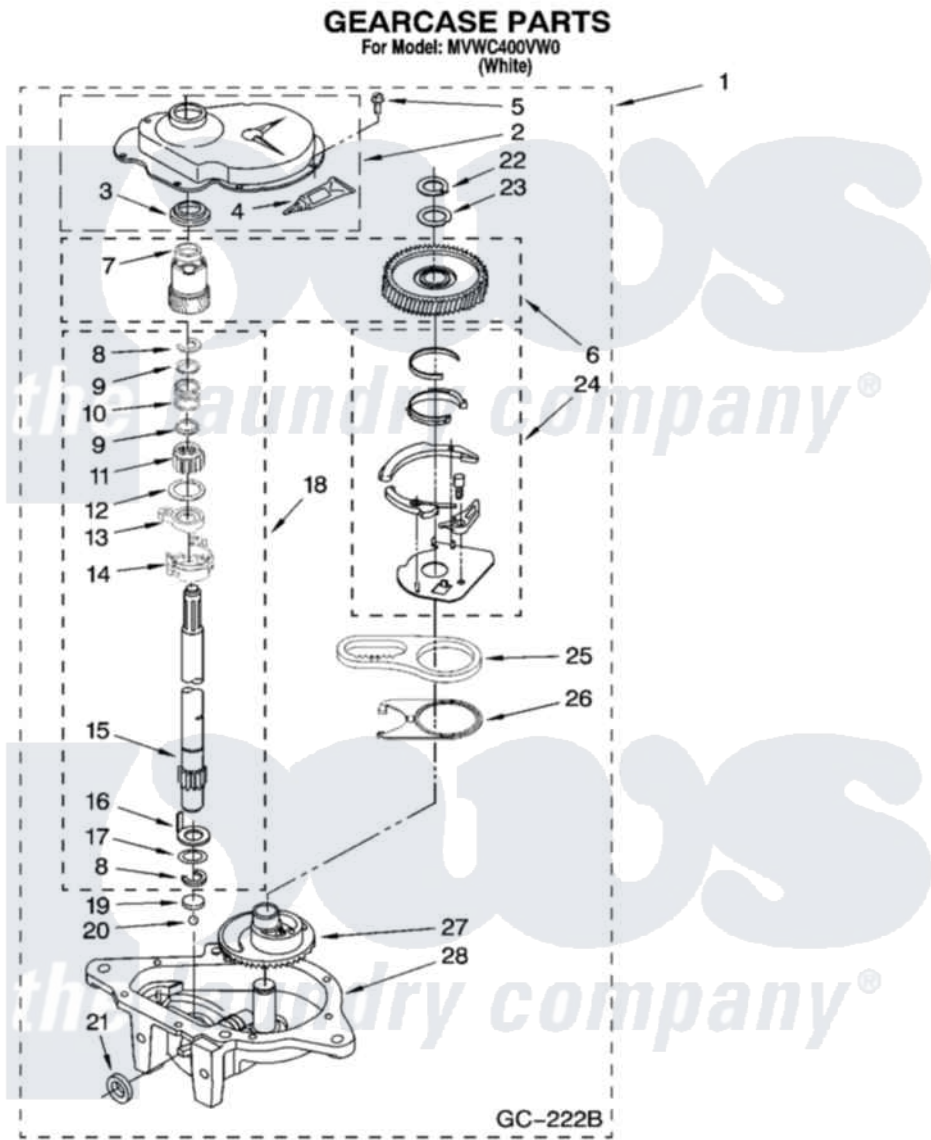

Maytag MVWC400VW0 08 - GEARCASE PARTS, OPTIONAL PARTS (NOT INCLUDED)

12

W10206373

Maytag Residential Maytag MVWC400VW0 Washer Parts Parts Diagram 08 - GEARCASE PARTS, OPTIONAL PARTS (NOT INCLUDED)

[Click on the part number to view part](#)

| Item | Original Part Number | Replaced By | Status | Part Description |
|------|---------------------------|---------------------------|---------------|--|
| 1 | W10140301 | W10140307 | | Gearcase |
| 2 | 285202 | | | Cover, Gearcase |
| 3 | 3349985 | | | Seal, Gearcase Cover |
| 4 | 285195 | | | Sealer Sealer, Gasket |
| 5 | 3351614 | | | Screw, Gearcase Cover Mounting |
| 6 | W10172898 | | | Spin Pinion And Gear Spin Kit |
| 7 | BLANK | | Not Available | Seal, Spin Pinion (Not Serviceable Part Of Illus. 6) |
| 8 | 90369 | | Not Available | Ring, Retaining (2) |
| 9 | 62677 | | | Retainer, Spring |
| 10 | 62676 | | | Spring, Agitator |
| 11 | W10110245 | 285509 | | Shaft, Agitator |
| 12 | 62619 | | | Washer, Agitator Gear |
| 13 | 62580 | 285206 | | Cam-Agitator |