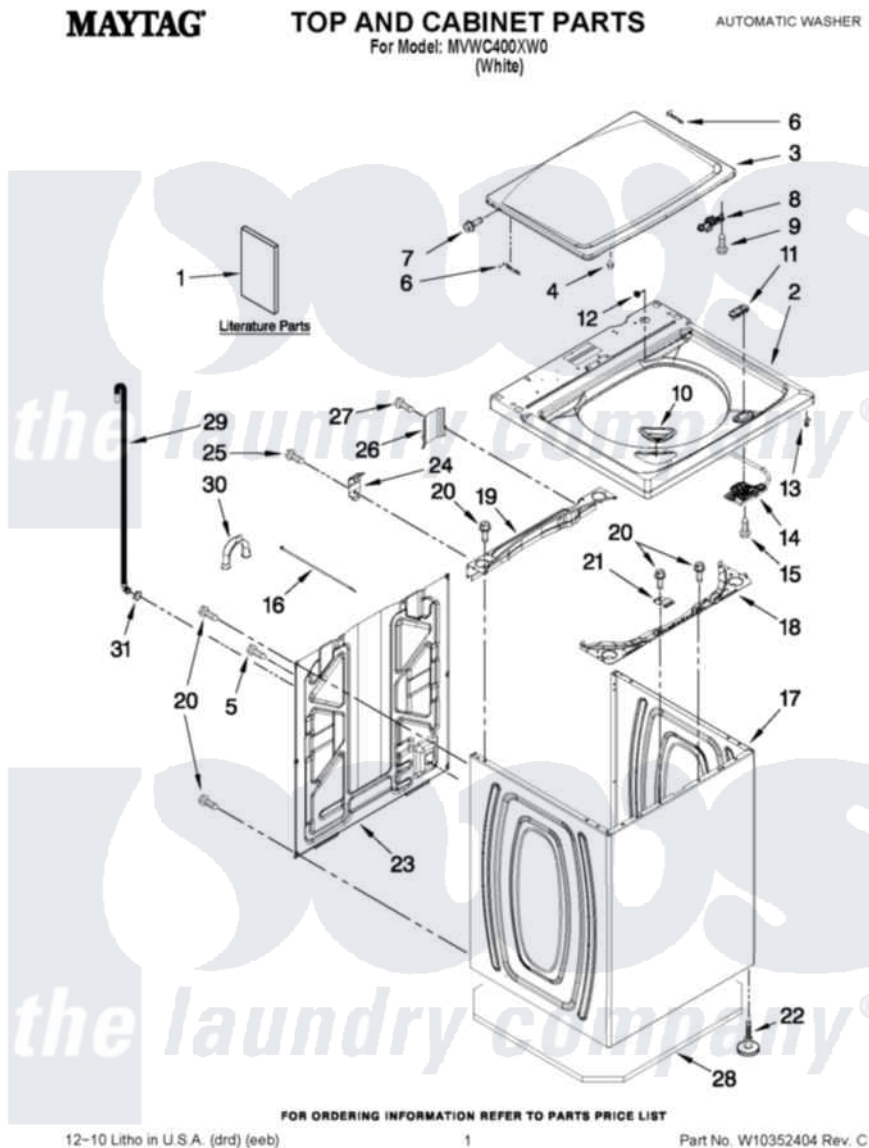

Maytag MVWC400XW0 01 - TOP AND CABINET PARTS

Maytag Residential Maytag MVWC400XW0 Washer Parts Parts Diagram 01 - TOP AND CABINET PARTS
Click on the part number to view part

Item	Original Part Number	Replaced By	Status	Part Description
1	W10240509			Installation Instructions
"	W10280550		Not Available	USE & CARE GUIDE
"	W10280504		Not Available	INSTRUCTIONS, SOUND SHIELD INSTALLATION
"	W10280489		Not Available	INSTALLATION (TECH SHEET)
"	W10338602		Not Available	QUICK START GUIDE
"	W10062941		Not Available	ENERGY GUIDE
2	W10251325			Top
3	W10338624			Lid
4	9724509			Bumper, Lid
5	9740848			Screw, Mixing Valve Mounting
6	91770			Hinge, Lid
7	W10119872	W10119828		Screw, Lid Hinge Mounting
8	W10240513			Strike, Lid Lock
9	W10273971			Screw, 6-19 X 1/2
10	W10192089			Dispenser, Bleach

11	W10240511	W10392041	Bezel, Lid Lock
12	21258		Bearing, Lid Hinge
13	90016		Clip, Pressure Switch Hose
14	W10238287	W10404050	Latch
15	8281163		Screw, Dispenser Housing Mounting
16	W10339879		Tie, Cable
17	W10251994	W10338650	Cabinet
18	W10215098		Brace, Cabinet Top Front
19	W10215099		Brace, Cabinet Top Rear
20	1157158	489069	Xxscrew, 10-12 X 1/2
21	W10248088		Lock, Top
22	W10335586	W10397767	Foot Assembly, Leveling
23	W10250884		Panel Rear
24	W10215102		Hinge, Top
25	W10142728	3370225	Screw
26	W10215139		Cover, Harness
27	3400076		Screw, Bracket Mounting
28	W10361353	W10319260	Sound Absr
29	W10221546		Hose, Outer Drain Assembly
30	W10280024		U-Bend, Drain Hose
31	356138		Clamp, Hose