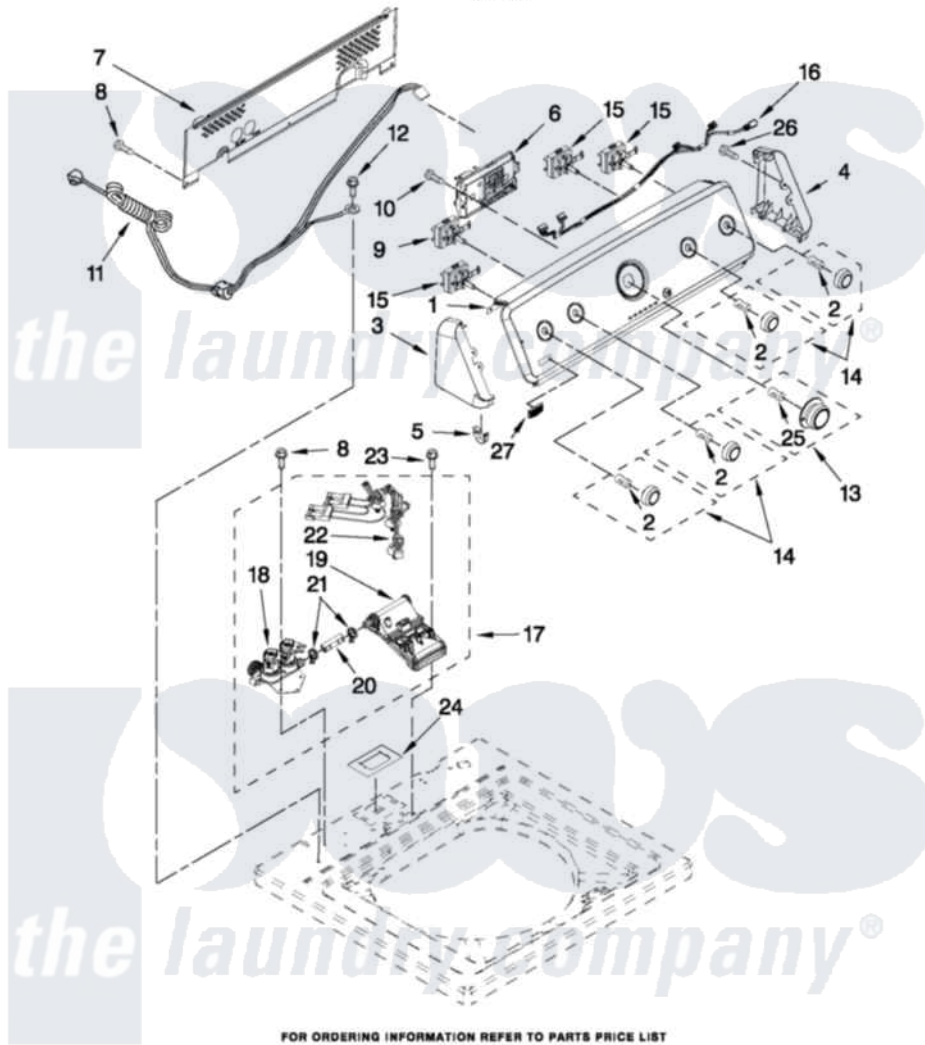

Maytag MVWC400XW0 02 - CONSOLE AND WATER INLET PARTS

CONSOLE AND WATER INLET PARTS

For Model: MVWC400XW0
(White)

W10352404

FOR ORDERING INFORMATION REFER TO PARTS PRICE LIST

3

Maytag [Residential Maytag MVWC400XW0 Washer Parts](#) Parts Diagram 02 - CONSOLE AND WATER INLET PARTS
Click on the part number to view part

Item	Original Part Number	Replaced By	Status	Part Description
1	W10251338			Panel, Console
2	8536939			Clip, Knob
3	W10193824			Endcap Console Bracket
4	W10193821			Cap, End
5	8312709			Clip-Console
6	W10296044	W10393490		Control Unit Assembly, Machine And Motor
7	W10251310	W10420985		Panel, Console Rear Cover
8	1157158	489069		Xxscrew, 10-12 X 1/2
9	W10285512			Switch, Rotary Encoder
10	90767			Screw, 8A X 3/8 HeX Washer Head Tapping
11	W10276649			Cord, Power
12	3400076			Screw, Bracket Mounting
13	W10317454			Timer Knob And Dial Assembly
14	W10317455			Knob, Push-To-Start

15	W10285511		Switch, Rotary Encoder
16	W10291177		Harness, Upper
17	W10337065	W10432353	Inlet Assembly, Water
18	W10336721	W10356257	Valve, Water Mixing
19	W10334611	W10441423	Vacuum Break
20	W10238347		Hose, Vacuum Break
21	W10117298	596669	Clamp, Manifold
22	W10337345	W10344775	Harness, Valve
23	8281163		Screw, Dispenser Housing Mounting
24	W10240973		Foam, Ivvb
25	688805		Clip, Spring Knob
26	359625	487240	Screw, For Mtg. Service Capacitor
27	W10323734		Badge, Assembly