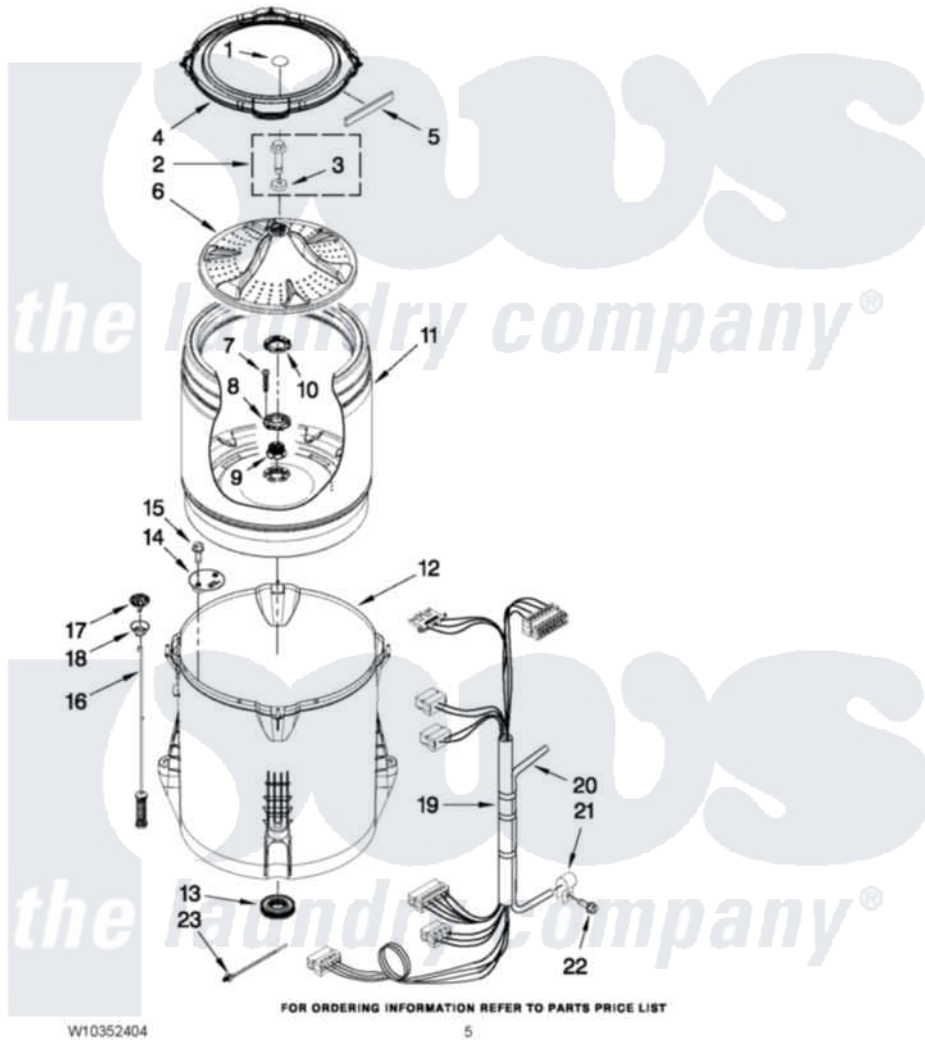

Maytag MVWC400XW0 03 - BASKET AND TUB PARTS

BASKET AND TUB PARTS

For Model: MVWC400XW0
(White)

Maytag Residential Maytag MVWC400XW0 Washer Parts Parts Diagram 03 - BASKET AND TUB PARTS
Click on the part number to view part

Item	Original Part Number	Replaced By	Status	Part Description
1	W10305251			Cap, Impeller
2	W10003790			Screw And Washer
3	3949550			Washer
4	W10215146			Tub Ring
5	W10205824			Absorber, Impact
6	W10215119			Impeller
7	8533953			Screw, 8-16 X 1.000
8	W10291415	W10324651		Hub
9	W10291416	W10324651		Hub
10	W10291417	W10324651		Hub
11	W10238268	W10324650		Basket
12	W10238301	W10324648		Tub-Outer
13	W10006371	W10324647		Seal-Tub
14	W10215093			Filter, Drain Pump
15	8533928			Screw, 8-18 X 3/4
16	W10257085	W10317709		Damper Assembly, Tub Suspension

17	W10215136	W10440729	Suspension
18	W10256551	W10440729	Suspension
19	W10268821		Harness, Lower
20	W10297437	353244	Hose, Pressure Switch
21	W10005430		Clamp, Pressure Hose Retainer
22	8533943	W10109200	Screw, Baffle Mounting
23	W10298887		Cable Tie