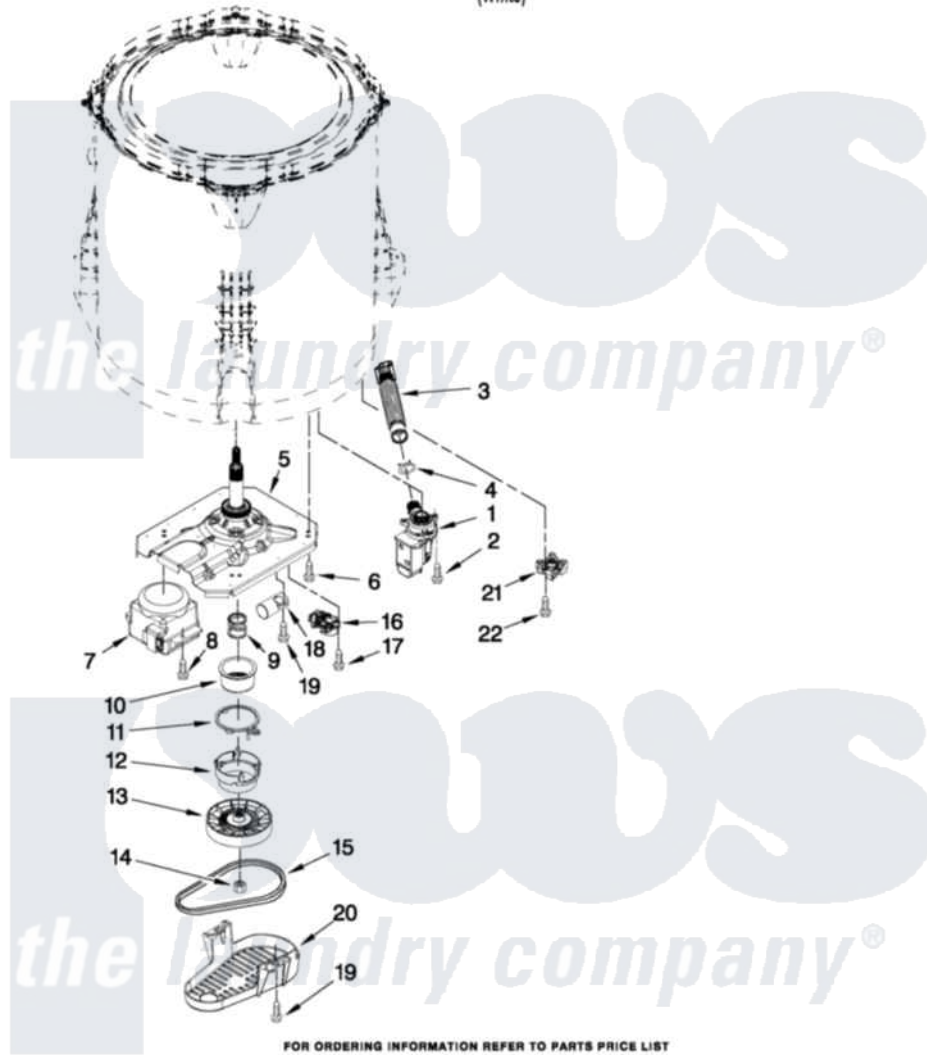

Maytag MVWC400XW0 04 - GEARCASE, MOTOR AND PUMP PARTS

GEARCASE, MOTOR AND PUMP PARTS

For Model: MVWC400XW0
(White)

FOR ORDERING INFORMATION REFER TO PARTS PRICE LIST

6

W10352404

Maytag Residential Maytag MVWC400XW0 Washer Parts Parts Diagram 04 - GEARCASE, MOTOR AND PUMP PARTS

Click on the part number to view part

Item	Original Part Number	Replaced By	Status	Part Description
1	W10276397			Pump Assembly, Drain
2	W10004910			Screw, 12-16 X 1-1/4
3	W10215091			Hose, Inner Drain Assembly
4	8317496	285655		Clamp, Hose
5	W10006401	W10330039		Gearcase
6	W10249633			Screw, 7.2-1.6 X 30
7	W10249628			Motor, Drive
8	W10094780	W10182109		Screw-Kit
9	W10326374	W10315818		Cam
10	W10006352	W10315818		Cam
11	W10006353	W10315818		Cam
12	W10006354	W10315818		Cam
13	W10006356			Pulley
14	W10163336			Nut, Pulley
15	W10006384			Belt, Drive
16	W10006355			Actuator, Shift

17	9741052	Screw, 6-32 X 1.00
18	W10278117	Capacitor, Motor Run
19	357640	Screw And Washer
20	W10006383	Shield, Pulley Cover
21	W10238318	Counterweight
22	W10238319	Screw, 8-18 X 1.00