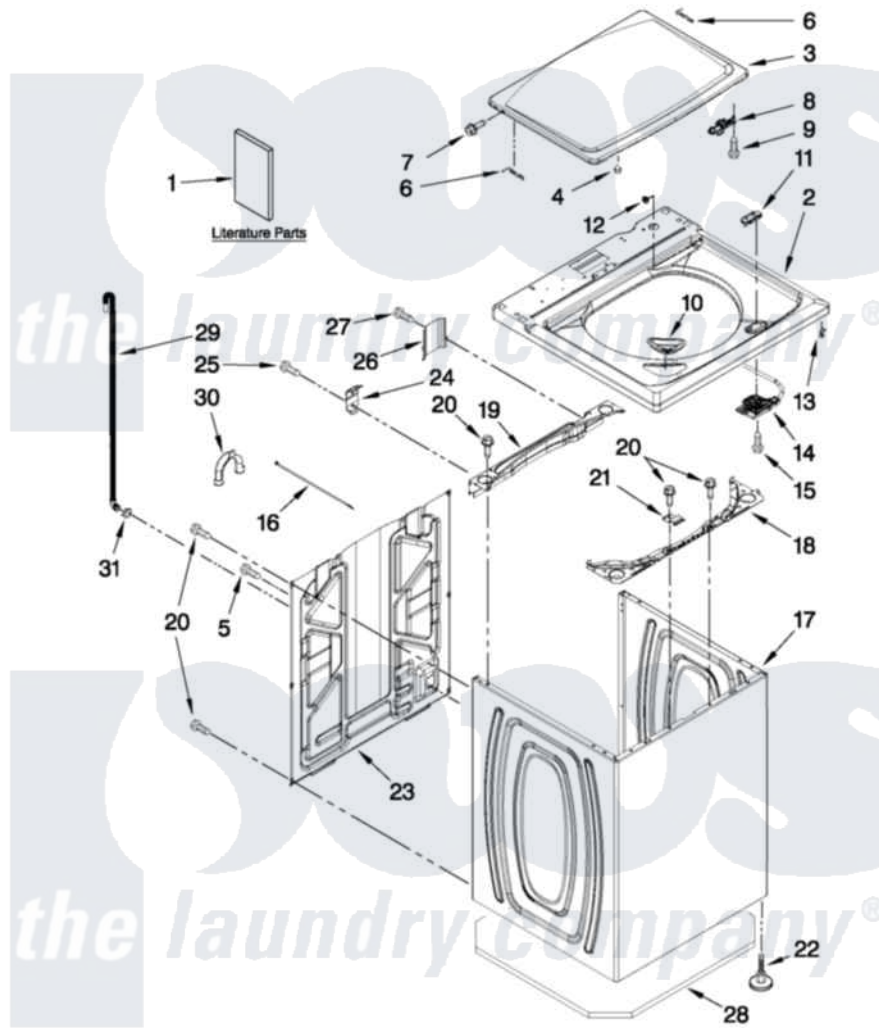

Maytag MVWC400XW1 01 - TOP AND CABINET PARTS

MAYTAG

TOP AND CABINET PARTS

AUTOMATIC WASHER

For Model: MVWC400XW1
(White)

FOR ORDERING INFORMATION REFER TO PARTS PRICE LIST

4-11 Litho in U.S.A. (MP) (eeb)

1

Part No. W10411352 Rev. A

Maytag [Residential Maytag MVWC400XW1 Washer Parts](#) Parts Diagram 01 - TOP AND CABINET PARTS

[Click on the part number to view part](#)

Item	Original Part Number	Replaced By	Status	Part Description
1	W10240509			Installation Instructions
"	W10280550		Not Available	USE & CARE GUIDE
"	W10280504		Not Available	INSTRUCTIONS, SOUND SHIELD INSTALLATION
"	W10280489		Not Available	INSTALLATION (TECH SHEET)
"	W10338602		Not Available	QUICK START GUIDE
"	W10062951		Not Available	ENERGY GUIDE
2	W10251325			Top
3	W10338624			Lid
4	9724509			Bumper, Lid
5	9740848			Screw, Mixing Valve Mounting
6	91770			Hinge, Lid
7	W10119872	W10119828		Screw, Lid Hinge Mounting
8	W10240513			Strike, Lid Lock
9	W10273971			Screw, 6-19 X 1/2
10	W10192089			Dispenser, Bleach