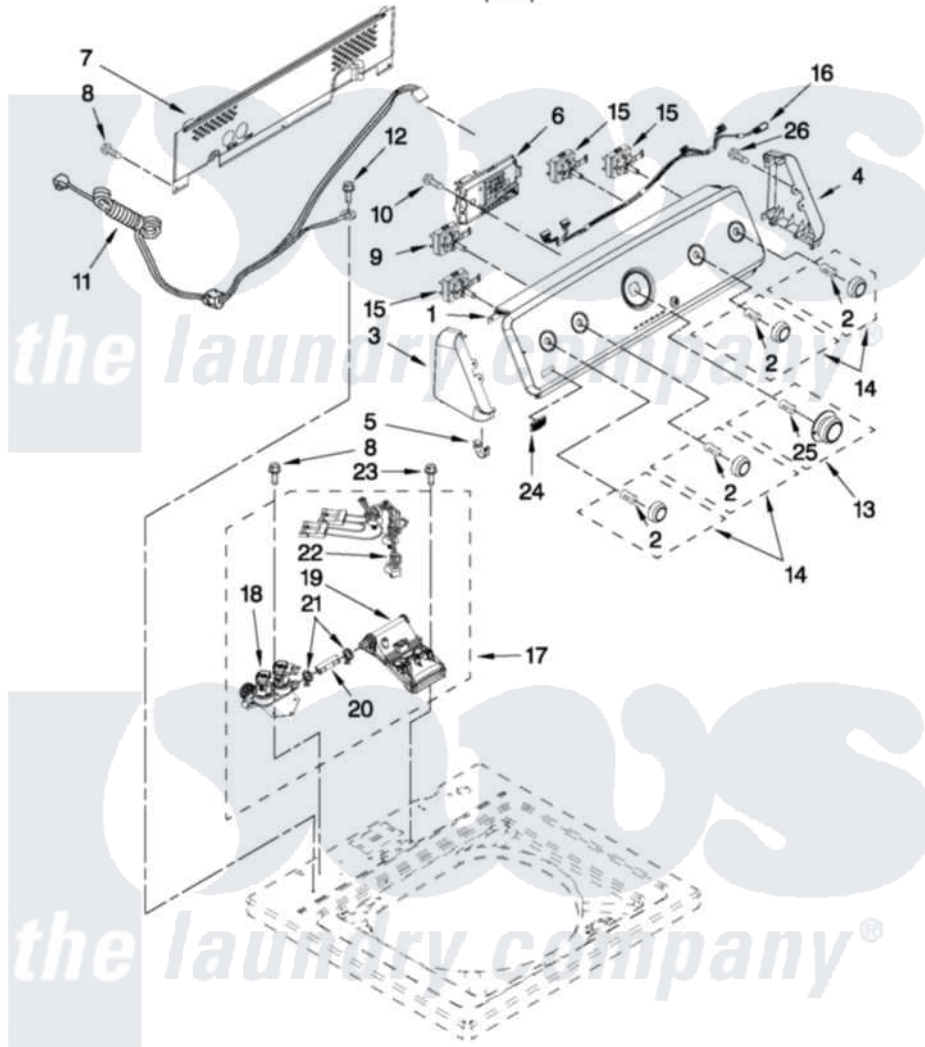

# Maytag MVWC400XW1 02 - CONSOLE AND WATER INLET PARTS

## CONSOLE AND WATER INLET PARTS

For Model: MVWC400XW1  
(White)

FOR ORDERING INFORMATION REFER TO PARTS PRICE LIST

W10411352

3

Maytag [Residential Maytag MVWC400XW1 Washer Parts](#) Parts Diagram 02 - CONSOLE AND WATER INLET PARTS  
Click on the part number to view part

Item	Original Part Number	Replaced By	Status	Part Description
1	<a href="#">W10251338</a>			Panel, Console
2	<a href="#">8536939</a>			Clip, Knob
3	<a href="#">W10193824</a>			Endcap Console Bracket
4	<a href="#">W10193821</a>			Cap, End
5	<a href="#">8312709</a>			Clip-Console
6	<a href="#">W10393490</a>			Control Unit Assembly, Machine And Motor
7	W10251310	<a href="#">W10420985</a>		Panel, Console Rear Cover
8	1157158	<a href="#">489069</a>		Xxscrew, 10-12 X 1/2
9	<a href="#">W10285512</a>			Switch, Rotary Encoder
10	<a href="#">90767</a>			Screw, 8A X 3/8 HeX Washer Head Tapping
11	<a href="#">W10276649</a>			Cord, Power
12	<a href="#">3400076</a>			Screw, Bracket Mounting
13	<a href="#">W10317454</a>			Timer Knob And Dial Assembly
14	<a href="#">W10317455</a>			Knob, Push-To-Start

15	<a href="#">W10285511</a>		Switch, Rotary Encoder
16	<a href="#">W10291177</a>		Harness, Upper
17	W10357184	<a href="#">W10432353</a>	Inlet Assembly, Water
18	W10352254	<a href="#">W10356257</a>	Valve, Water Mixing
19	W10334611	<a href="#">W10441423</a>	Vacuum Break
20	<a href="#">W10238347</a>		Hose, Vacuum Break
21	W10117298	<a href="#">596669</a>	Clamp, Manifold
22	W10337345	<a href="#">W10344775</a>	Harness, Valve
23	<a href="#">8281163</a>		Screw, Dispenser Housing Mounting
24	<a href="#">W10323734</a>		Badge, Assembly
25	<a href="#">688805</a>		Clip, Spring Knob
26	359625	<a href="#">487240</a>	Screw, For Mtg. Service Capacitor