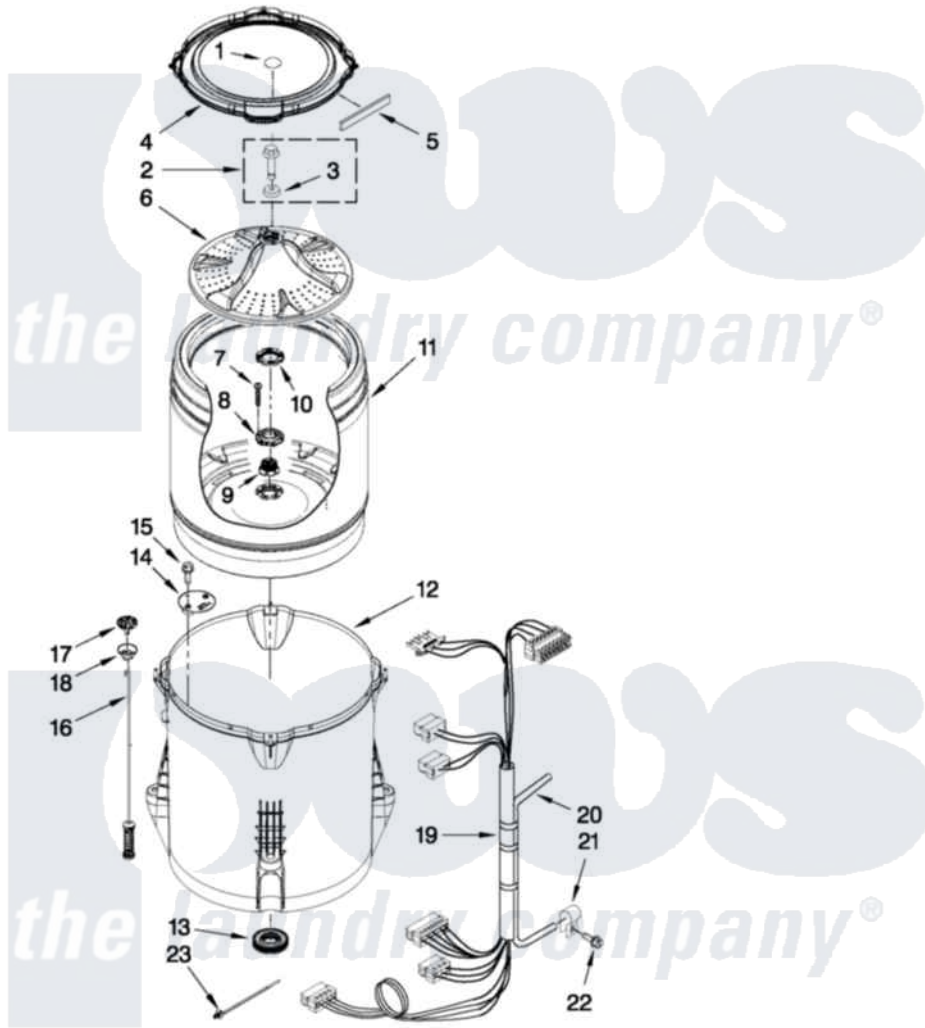

Maytag MVWC400XW1 03 - BASKET AND TUB PARTS

BASKET AND TUB PARTS

For Model: MVWC400XW1
(White)

FOR ORDERING INFORMATION REFER TO PARTS PRICE LIST

W10411352

5

Maytag Residential Maytag MVWC400XW1 Washer Parts Parts Diagram 03 - BASKET AND TUB PARTS
Click on the part number to view part

Item	Original Part Number	Replaced By	Status	Part Description
1	W10305251			Cap, Impeller
2	W10003790			Screw And Washer
3	3949550			Washer
4	W10215146			Tub Ring
5	W10205824			Absorber, Impact
6	W10215119			Impeller
7	8533953			Screw, 8-16 X 1.000
8	W10291415	W10324651		Hub
9	W10291416	W10324651		Hub
10	W10291417	W10324651		Hub
11	W10238268	W10324650		Basket
12	W10238301	W10324648		Tub-Outer
13	W10006371	W10324647		Seal-Tub
14	W10215093			Filter, Drain Pump
15	8533928			Screw, 8-18 X 3/4
16	W10257085	W10317709		Damper Assembly, Tub Suspension

17	W10215136	W10440729	Suspension
18	W10256551	W10440729	Suspension
19	W10268821		Harness, Lower
20	W10297437	353244	Hose, Pressure Switch
21	W10005430		Clamp, Pressure Hose Retainer
22	8533943	W10109200	Screw, Baffle Mounting
23	W10298887		Cable Tie