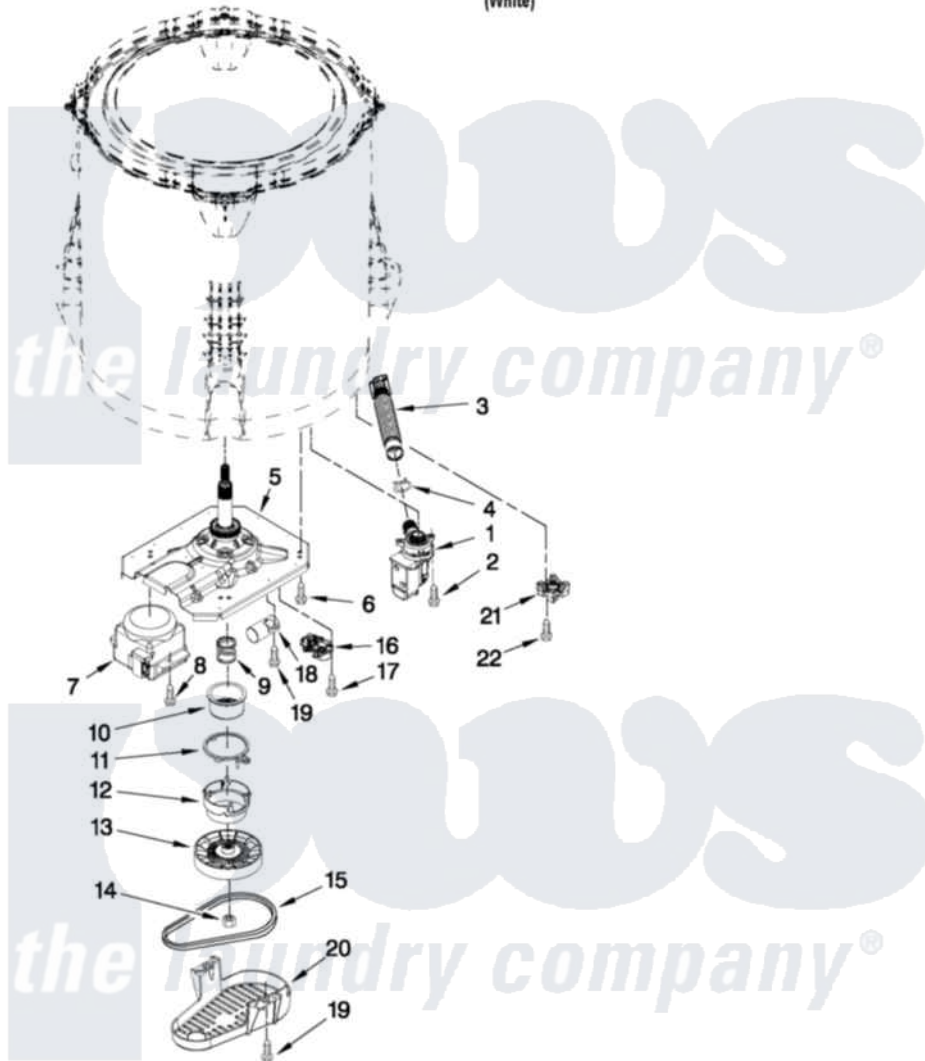

Maytag MVWC400XW1 04 - GEARCASE, MOTOR AND PUMP PARTS

GEARCASE, MOTOR AND PUMP PARTS

For Model: MVWC400XW1
(White)

FOR ORDERING INFORMATION REFER TO PARTS PRICE LIST

6

W10411352

Maytag [Residential Maytag MVWC400XW1 Washer Parts](#) Parts Diagram 04 - GEARCASE, MOTOR AND PUMP PARTS

[Click on the part number to view part](#)

Item	Original Part Number	Replaced By	Status	Part Description
1	W10276397			Pump Assembly, Drain
2	W10004910			Screw, 12-16 X 1-1/4
3	W10215091			Hose, Inner Drain Assembly
4	8317496	285655		Clamp, Hose
5	W10006401	W10330039		Gearcase
6	W10249633			Screw, 7.2-1.6 X 30
7	W10249628			Motor, Drive
8	W10094780	W10182109		Screw-Kit
9	W10326374	W10315818		Cam
10	W10006352	W10315818		Cam
11	W10006353	W10315818		Cam
12	W10006354	W10315818		Cam
13	W10006356			Pulley
14	W10163336			Nut, Pulley
15	W10006384			Belt, Drive
16	W10006355			Actuator, Shift

17	9741052	Screw, 6-32 X 1.00
18	W10278117	Capacitor, Motor Run
19	357640	Screw And Washer
20	W10006383	Shield, Pulley Cover
21	W10238318	Counterweight
22	W10238319	Screw, 8-18 X 1.00