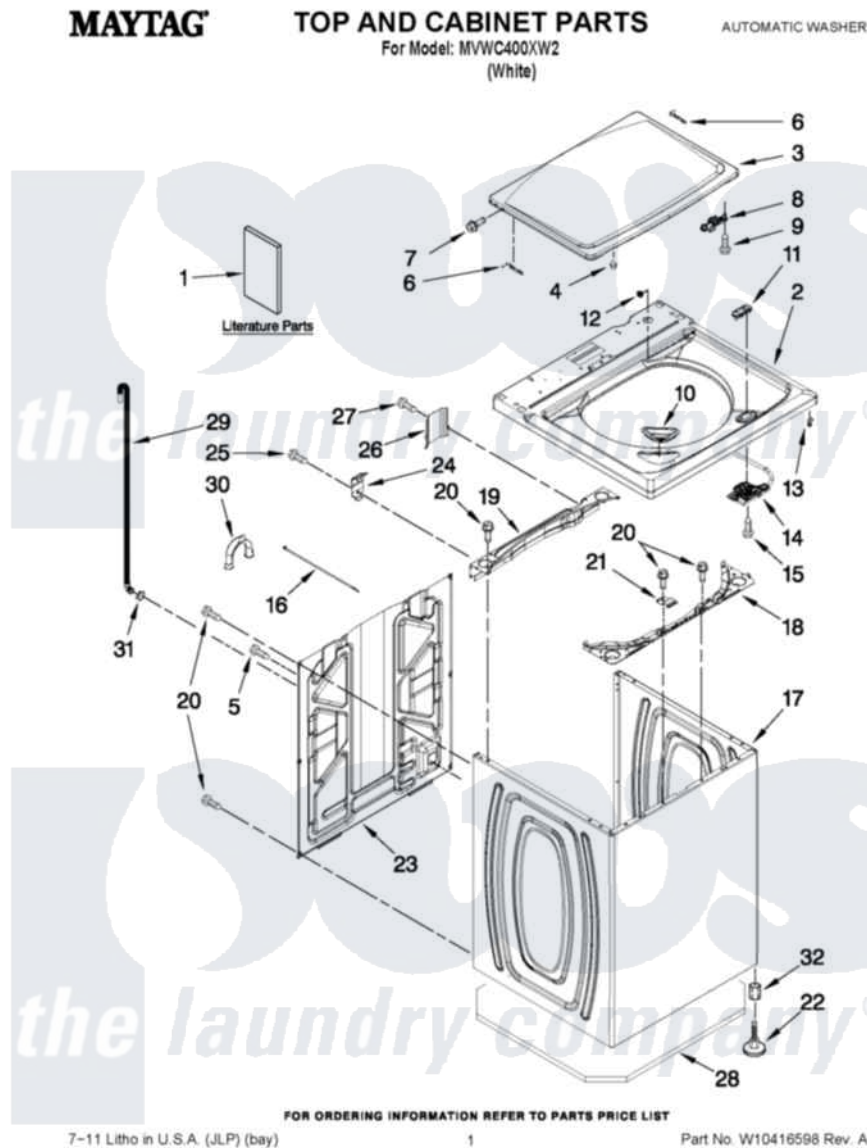

# Maytag MVWC400XW2 01 - TOP AND CABINET PARTS

Maytag Residential Maytag MVWC400XW2 Washer Parts Parts Diagram 01 - TOP AND CABINET PARTS  
Click on the part number to view part

Item	Original Part Number	Replaced By	Status	Part Description
1	<a href="#">W10240509</a>			Installation Instructions
"	W10280550		Not Available	USE & CARE GUIDE
"	W10280504		Not Available	INSTRUCTIONS, SOUND SHIELD INSTALLATION
"	W10280489		Not Available	INSTALLATION (TECH SHEET)
"	W10338602		Not Available	QUICK START GUIDE
"	W10062951		Not Available	ENERGY GUIDE
2	<a href="#">W10251325</a>			Top
3	<a href="#">W10338624</a>			Lid
4	<a href="#">9724509</a>			Bumper, Lid
5	<a href="#">9740848</a>			Screw, Mixing Valve Mounting
6	<a href="#">91770</a>			Hinge, Lid
7	W10119872	<a href="#">W10119828</a>		Screw, Lid Hinge Mounting
8	<a href="#">W10240513</a>			Strike, Lid Lock
9	<a href="#">W10273971</a>			Screw, 6-19 X 1/2
10	<a href="#">W10192089</a>			Dispenser, Bleach