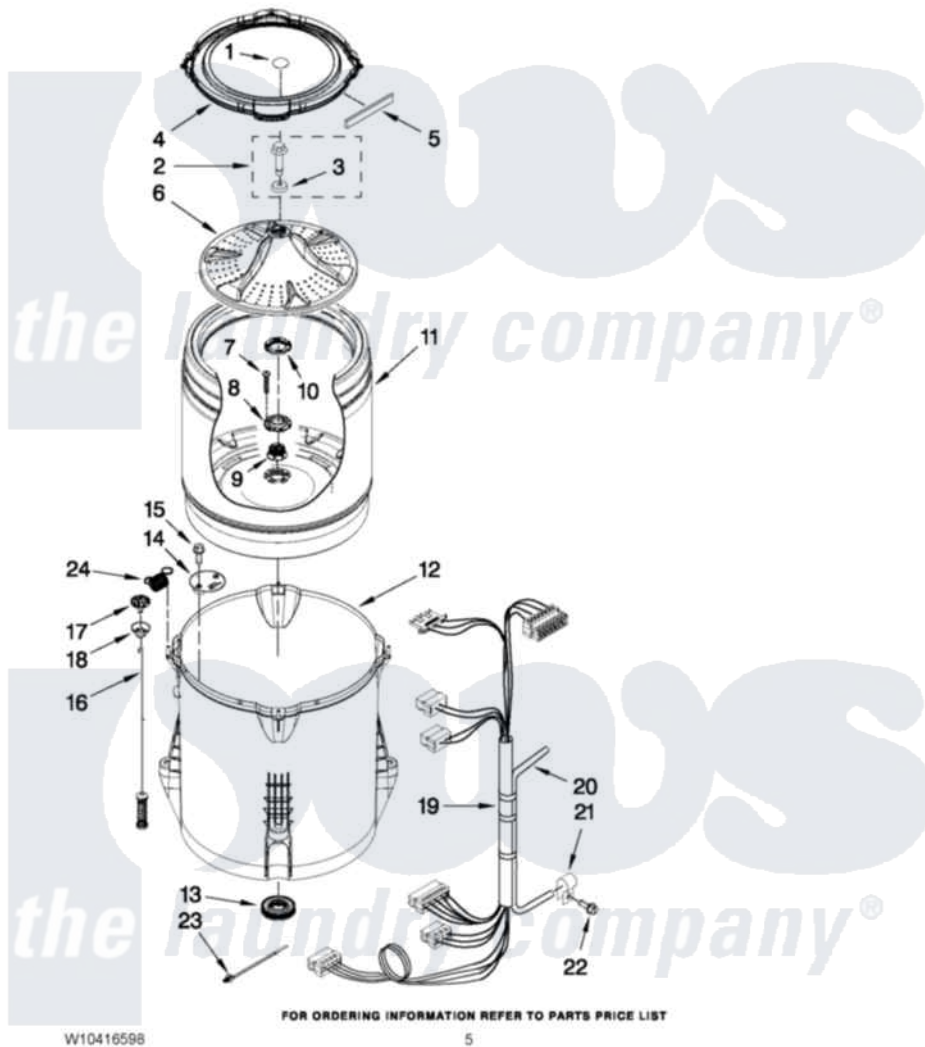

Maytag MVWC400XW2 03 - BASKET AND TUB PARTS

BASKET AND TUB PARTS

For Model: MVWC400XW2
(White)

FOR ORDERING INFORMATION REFER TO PARTS PRICE LIST

W10416598

5

Maytag Residential Maytag MVWC400XW2 Washer Parts Parts Diagram 03 - BASKET AND TUB PARTS
Click on the part number to view part

Item	Original Part Number	Replaced By	Status	Part Description
1	W10305251			Cap, Impeller
2	W10003790			Screw And Washer
3	3949550			Washer
4	W10215146			Tub Ring
5	W10205824			Absorber, Impact
6	W10215119			Impeller
7	8533953			Screw, 8-16 X 1.000
8	W10291415	W10324651		Hub
9	W10291416	W10324651		Hub
10	W10291417	W10324651		Hub
11	W10238268	W10324650		Basket
12	W10238301	W10324648		Tub-Outer
13	W10006371	W10324647		Seal-Tub
14	W10215093			Filter, Drain Pump
15	8533928			Screw, 8-18 X 3/4
16	W10257085	W10317709		Damper Assembly, Tub Suspension

17	W10215136	W10440729	Suspension
18	W10256551	W10440729	Suspension
19	W10268821		Harness, Lower
20	W10297437	353244	Hose, Pressure Switch
21	W10005430		Clamp, Pressure Hose Retainer
22	8533943	W10109200	Screw, Baffle Mounting
23	W10298887		Cable Tie
24	W10348658	W10400895	Spring