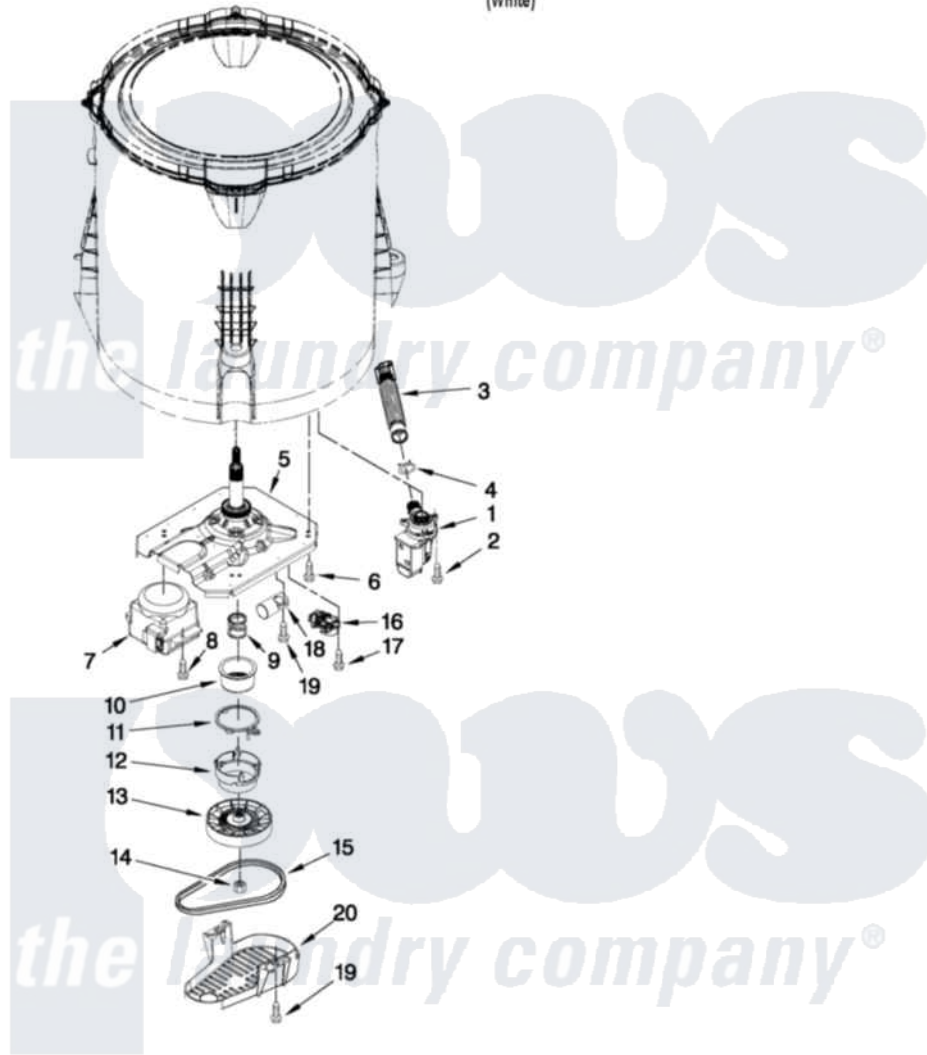

Maytag MVWC400XW2 04 - GEARCASE, MOTOR AND PUMP PARTS

GEARCASE, MOTOR AND PUMP PARTS

For Model: MVWC400XW2
(White)

6

W10416598

Maytag [Residential Maytag MVWC400XW2 Washer Parts](#) Parts Diagram 04 - GEARCASE, MOTOR AND PUMP PARTS

[Click on the part number to view part](#)

Item	Original Part Number	Replaced By	Status	Part Description
1	W10276397			Pump Assembly, Drain
2	W10004910			Screw, 12-16 X 1-1/4
3	W10215091			Hose, Inner Drain Assembly
4	8317496	285655		Clamp, Hose
5	W10006401	W10330039		Gearcase
6	W10249633			Screw, 7.2-1.6 X 30
7	W10249628			Motor, Drive
8	W10094780	W10182109		Screw-Kit
9	W10326374	W10315818		Cam
10	W10006352	W10315818		Cam
11	W10006353	W10315818		Cam
12	W10006354	W10315818		Cam
13	W10006356			Pulley
14	W10163336			Nut, Pulley
15	W10006384			Belt, Drive
16	W10006355			Actuator, Shift

17	9741052	Screw, 6-32 X 1.00
18	W10278117	Capacitor, Motor Run
19	357640	Screw And Washer
20	W10006383	Shield, Pulley Cover