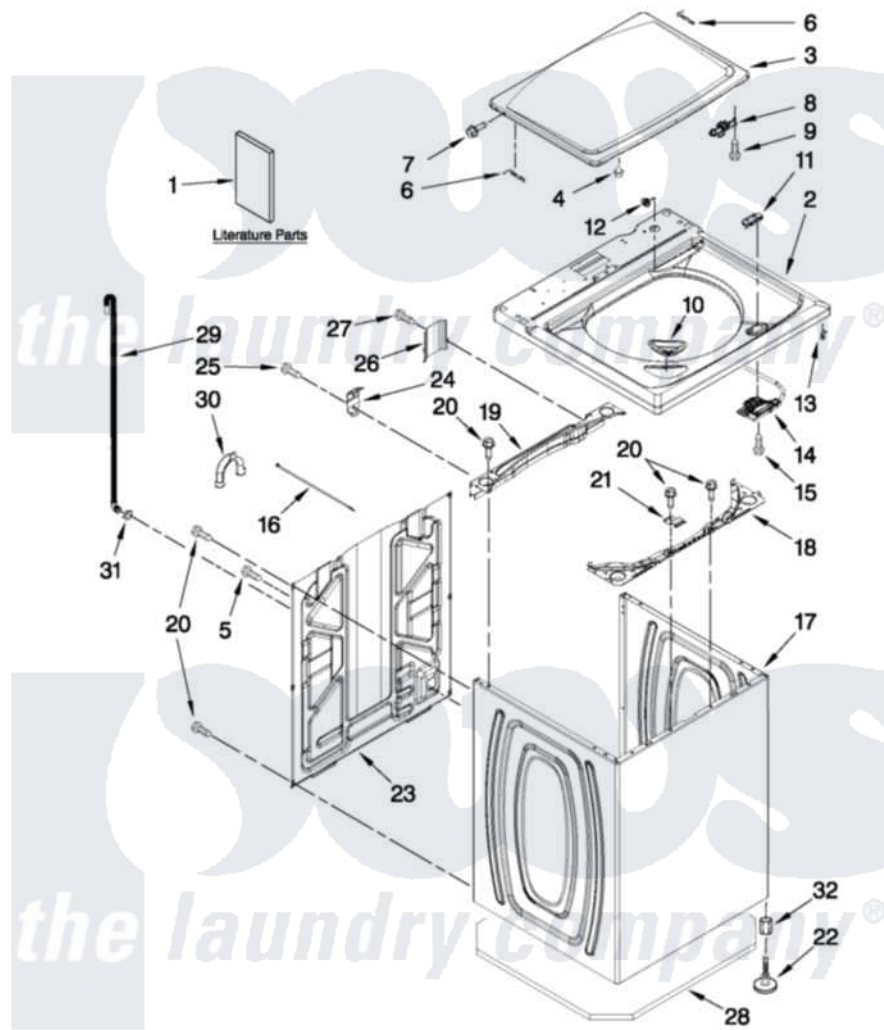

Maytag MVWC400XW3 01 - TOP AND CABINET PARTS

MAYTAG

TOP AND CABINET PARTS

AUTOMATIC WASHER

For Model: MVWC400XW3
(White)

FOR ORDERING INFORMATION REFER TO PARTS PRICE LIST

8-11 Litho in U.S.A. (BMN)(bay)

1

Part No. W10445075 Rev. A

Maytag [Residential Maytag MVWC400XW3 Washer Parts](#) Parts Diagram 01 - TOP AND CABINET PARTS

[Click on the part number to view part](#)

Item	Original Part Number	Replaced By	Status	Part Description
1	W10240509			Installation Instructions
"	W10280550		Not Available	USE & CARE GUIDE
"	W10280504		Not Available	INSTRUCTIONS, SOUND SHIELD INSTALLATION
"	W10280489		Not Available	INSTALLATION (TECH SHEET)
"	W10338602		Not Available	QUICK START GUIDE
"	W10062951		Not Available	ENERGY GUIDE
2	W10251325			Top
3	W10338624			Lid
4	9724509			Bumper, Lid
5	9740848			Screw, Mixing Valve Mounting
6	91770			Hinge, Lid
7	W10119872	W10119828		Screw, Lid Hinge Mounting
8	W10240513			Strike, Lid Lock
9	W10273971			Screw, 6-19 X 1/2
10	W10192089			Dispenser, Bleach