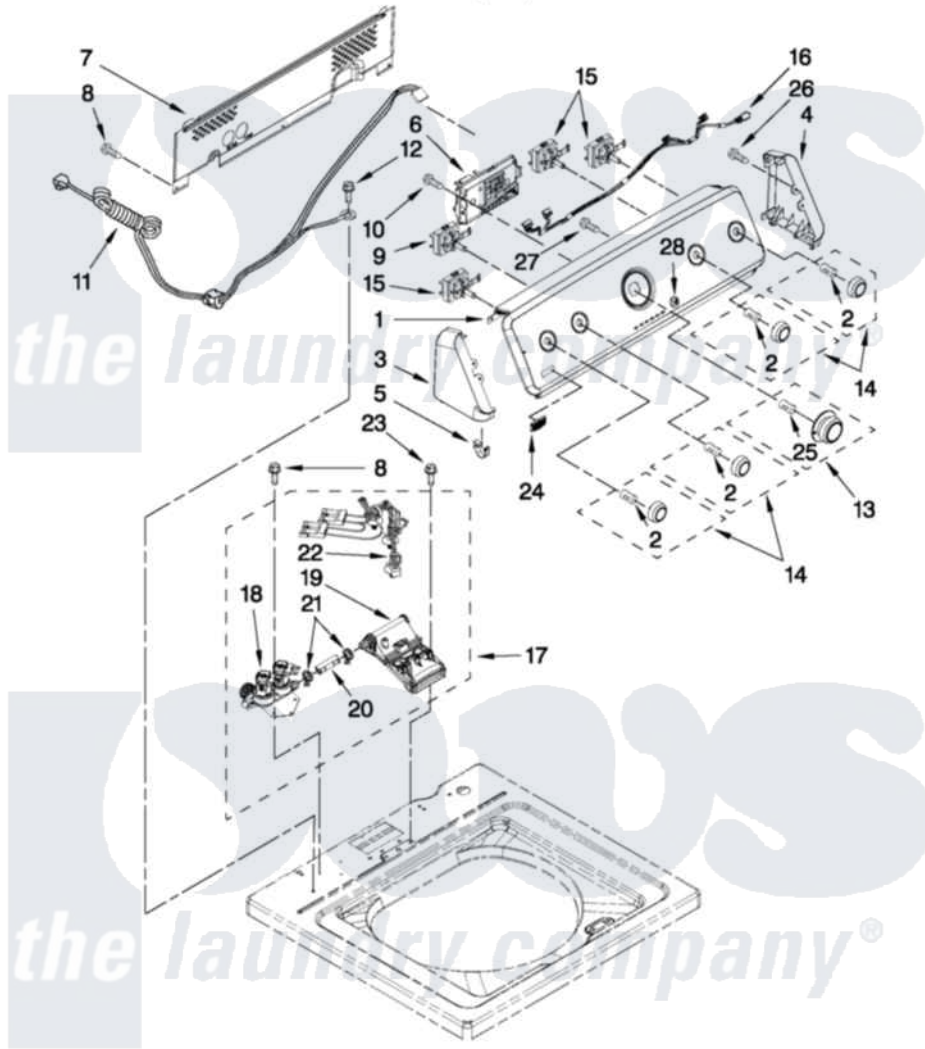

Maytag MVWC400XW3 02 - CONSOLE AND WATER INLET PARTS

CONSOLE AND WATER INLET PARTS

For Model: MVWC400XW3
(White)

FOR ORDERING INFORMATION REFER TO PARTS PRICE LIST

W10445075

3

Maytag [Residential Maytag MVWC400XW3 Washer Parts](#) Parts Diagram 02 - CONSOLE AND WATER INLET PARTS
Click on the part number to view part

Item	Original Part Number	Replaced By	Status	Part Description
1	W10251338			Panel, Console
2	8536939			Clip, Knob
3	W10193824			Endcap Console Bracket
4	W10193821			Cap, End
5	8312709			Clip-Console
6	W10422816	W10480274		Control Unit Assembly, Machine And Motor
7	W10420985			Panel, Console Rear Cover
8	1157158	489069		Xxscrew, 10-12 X 1/2
9	W10285512			Switch, Rotary Encoder
10	90767			Screw, 8A X 3/8 HeX Washer Head Tapping
11	W10276649			Cord, Power
12	3400076			Screw, Bracket Mounting
13	W10317454			Timer Knob And Dial Assembly
14	W10317455			Knob, Push-To-Start

15	W10285511		Switch, Rotary Encoder
16	W10291177		Harness, Upper
17	W10357184	W10432353	Inlet Assembly, Water
18	W10356257		Valve, Water Mixing
19	W10334611	W10441423	Vacuum Break
20	W10238347		Hose, Vacuum Break
21	W10117298	596669	Clamp, Manifold
22	W10344775		Harness, Valve
23	8281163		Screw, Dispenser Housing Mounting
24	W10323734		Badge, Assembly
25	688805		Clip, Spring Knob
26	359625	487240	Screw, For Mtg. Service Capacitor
27	3400073		Screw, Ground
28	W10251309		Pushbutton, Start