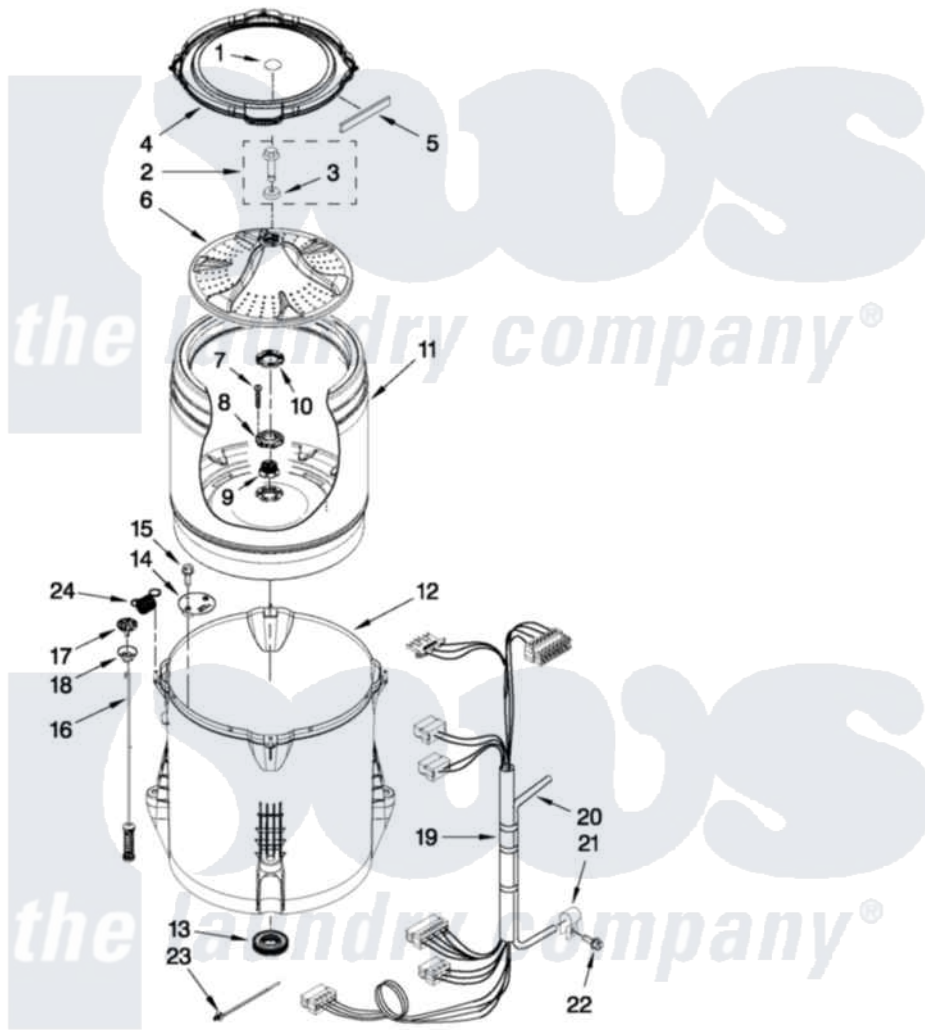

Maytag MVWC400XW3 03 - BASKET AND TUB PARTS

BASKET AND TUB PARTS

For Model: MVWC400XW3
(White)

FOR ORDERING INFORMATION REFER TO PARTS PRICE LIST

5

W10445075

Maytag Residential Maytag MVWC400XW3 Washer Parts Parts Diagram 03 - BASKET AND TUB PARTS
Click on the part number to view part

Item	Original Part Number	Replaced By	Status	Part Description
1	W10305251			Cap, Impeller
2	W10003790			Screw And Washer
3	3949550			Washer
4	W10215146			Tub Ring
5	W10205824			Absorber, Impact
6	W10215119			Impeller
7	8533953			Screw, 8-16 X 1.000
8	W10291415	W10324651		Hub
9	W10291416	W10324651		Hub
10	W10291417	W10324651		Hub
11	W10238268	W10324650		Basket
12	W10238301	W10324648		Tub-Outer
13	W10006371	W10324647		Seal-Tub
14	W10215093			Filter, Drain Pump
15	8533928			Screw, 8-18 X 3/4
16	W10257085	W10317709		Damper Assembly, Tub Suspension

17	W10215136	W10440729	Suspension
18	W10256551	W10440729	Suspension
19	W10268821		Harness, Lower
20	W10297437	353244	Hose, Pressure Switch
21	W10005430		Clamp, Pressure Hose Retainer
22	8533943	W10109200	Screw, Baffle Mounting
23	W10298887		Cable Tie
24	W10348658	W10400895	Spring