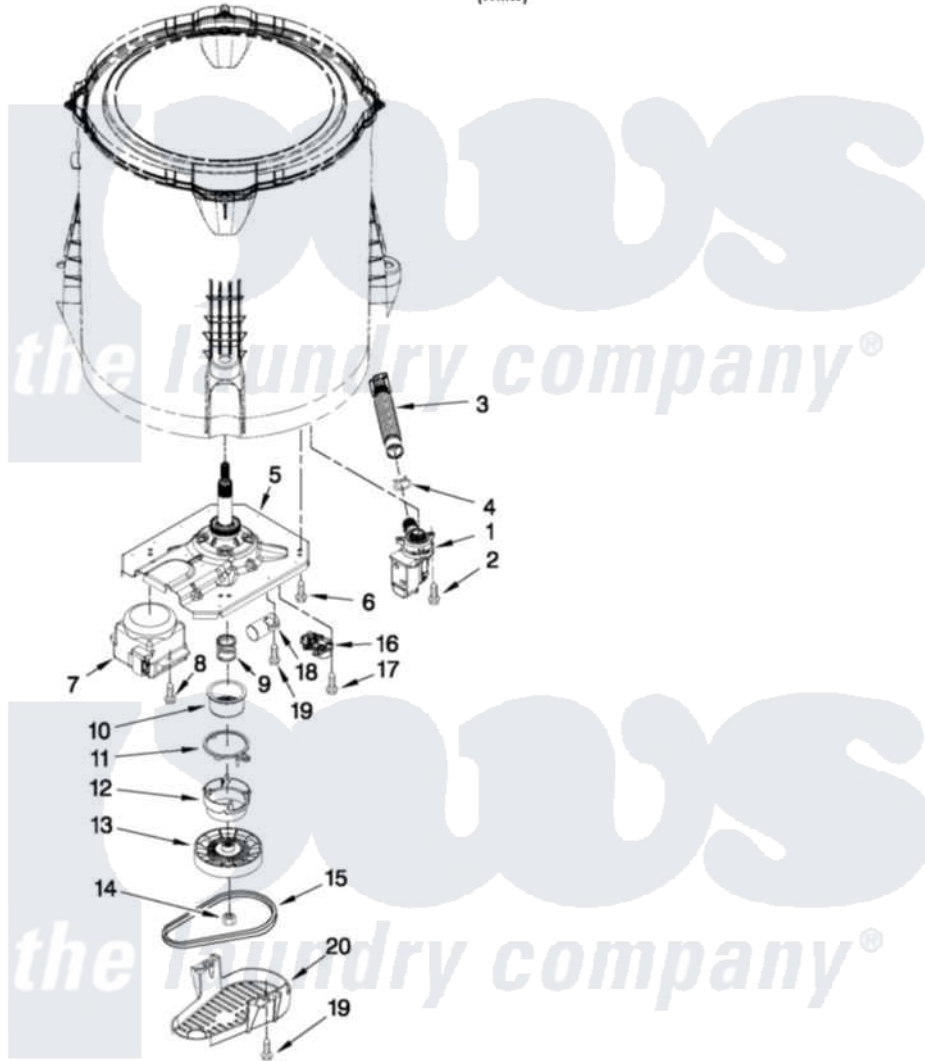

Maytag MVWC400XW3 04 - GEARCASE, MOTOR AND PUMP PARTS

GEARCASE, MOTOR AND PUMP PARTS

For Model: MVWC400XW3
(White)

6

W10445075

Maytag [Residential Maytag MVWC400XW3 Washer Parts](#) Parts Diagram 04 - GEARCASE, MOTOR AND PUMP PARTS

[Click on the part number to view part](#)

Item	Original Part Number	Replaced By	Status	Part Description
1	W10276397			Pump Assembly, Drain
2	W10004910			Screw, 12-16 X 1-1/4
3	W10215091			Hose, Inner Drain Assembly
4	8317496	285655		Clamp, Hose
5	W10006401	W10330039		Gearcase
6	W10249633			Screw, 7.2-1.6 X 30
7	W10363173			Motor, Drive
8	W10094780	W10182109		Screw-Kit
9	W10326374	W10315818		Cam
10	W10006352	W10315818		Cam
11	W10006353	W10315818		Cam
12	W10006354	W10315818		Cam
13	W10006356			Pulley
14	W10163336			Nut, Pulley
15	W10006384			Belt, Drive
16	W10006355			Actuator, Shift

17	9741052	Screw, 6-32 X 1.00
18	W10278117	Capacitor, Motor Run
19	357640	Screw And Washer
20	W10006383	Shield, Pulley Cover