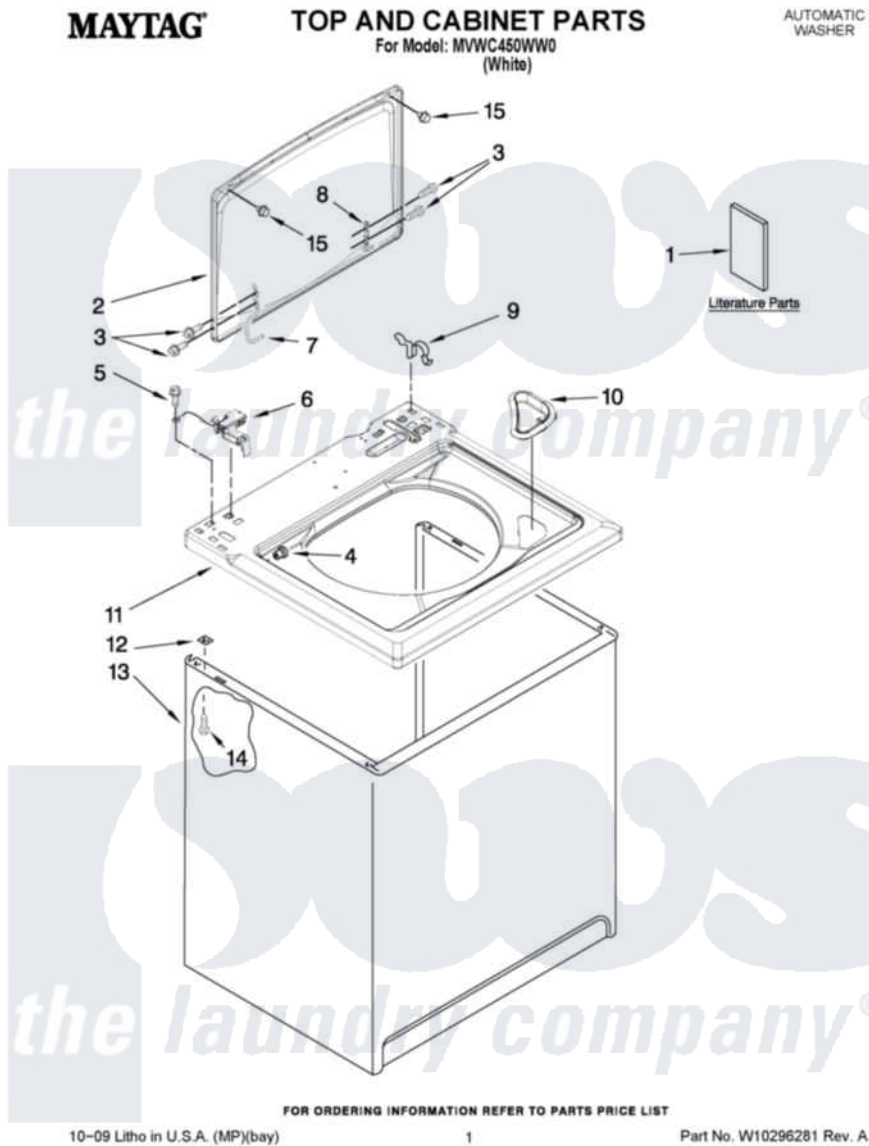

Maytag MVWC450WW0 01 - TOP AND CABINET PARTS

Maytag Residential Maytag MVWC450WW0 Washer Parts Parts Diagram 01 - TOP AND CABINET PARTS
[Click on the part number to view part](#)

Item	Original Part Number	Replaced By	Status	Part Description
1	W10200890		Not Available	INSTRUCTIONS, INSTALLATION (ENGLISH/FRENCH)
"	W10092796		Not Available	Use & Care Guide (English/French)
"	W10092797		Not Available	Use & Care Guide (Spanish)
"	W10092802		Not Available	Feature Sheet (English/French)
"	W10092803		Not Available	Feature Sheet (Spanish)
"	W10092837		Not Available	ENERGY GUIDE
"	W10203443		Not Available	WIRING DIAGRAM
2	W10093782	W10193868		Lid
3	W10119828			Screw, Lid Hinge Mounting
4	8319539			Bearing, Lid Hinge
5	3351614			Screw, Gearcase Cover Mounting
6	8318084			Switch, Lid
7	W10225136			Hinge 7 Pad Assembly

8	91770	Hinge, Lid
9	62780	Clip, Top And Cabinet And Rear Panel
10	W10192089	Dispenser, Bleach
11	W10194868	Top
12	62750	Spacer, Cabinet To Top (4)
13	63424	Cabinet
14	3390631	Screw, 10-16 X 3/8
15	9724509	Bumper, Lid