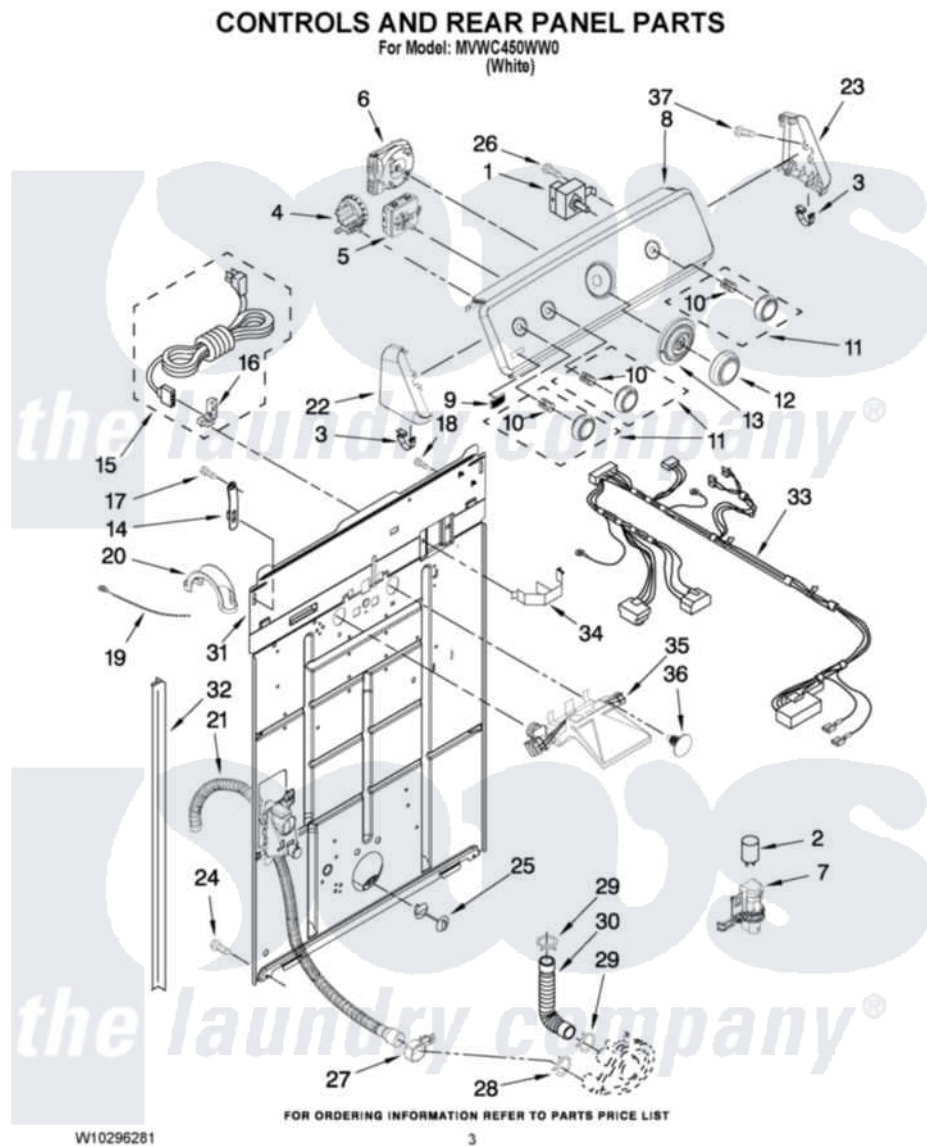

Maytag MVWC450WW0 02 - CONTROLS AND REAR PANEL PARTS

Maytag [Residential Maytag MVWC450WW0 Washer Parts](#) Parts Diagram 02 - CONTROLS AND REAR PANEL PARTS
Click on the part number to view part

Item	Original Part Number	Replaced By	Status	Part Description
1	3949180	W10168257		Switch, Rotary
2	8572717			Capacitor, Motor Start
3	8312709			Clip-Console
4	8577844	W10339251		Switch-WL
5	W10202616			Switch, Water Temperature
6	W10175557			Timer
7	8318046			Clip, Capacitor
8	W10089723			Panel, Control
9	W10101390			Badge Assembly
10	8536939			Clip, Knob
11	W10180218			Knob, Control Assembly
12	W10180213			Knob, Timer
13	W10180214			Dial, Timer
14	8568314			Strap, Console
15	8578842	285800		Cord-Power
16	3952821	285777		Relief-Str

17	9740848		Screw, Mixing Valve Mounting
18	3351614		Screw, Gearcase Cover Mounting
19	3347868	W10339879	Tie, Cable
20	8577378		U-Bend, Drain Hose
21	W10189267		Drain Hose Assembly
22	W10193824		Endcap Console Bracket
23	W10193821		Cap, End
24	62863	3390631	Screw, 10-16 X 3/8
25	8519200		Support, Rear Panel
26	3400073		Screw, Ground
27	8541668		Clamp, Hose
28	8317496	285655	Clamp, Hose
29	3363366	616099	Clamp
30	3951449	285871	Hose
31	W10194450		Panel, Rear
32	62747		Pad, Rear Panel
33	W10214215		Harness, Wiring
34	8055003		Clip, Harness And Pressure Switch
35	W10144820		Valve, Water Inlet W/Thermistor And Vacuum Break
36	W10000080	8282566	Clip, Pine Tree
37	359625	487240	Screw, For Mtg. Service Capacitor