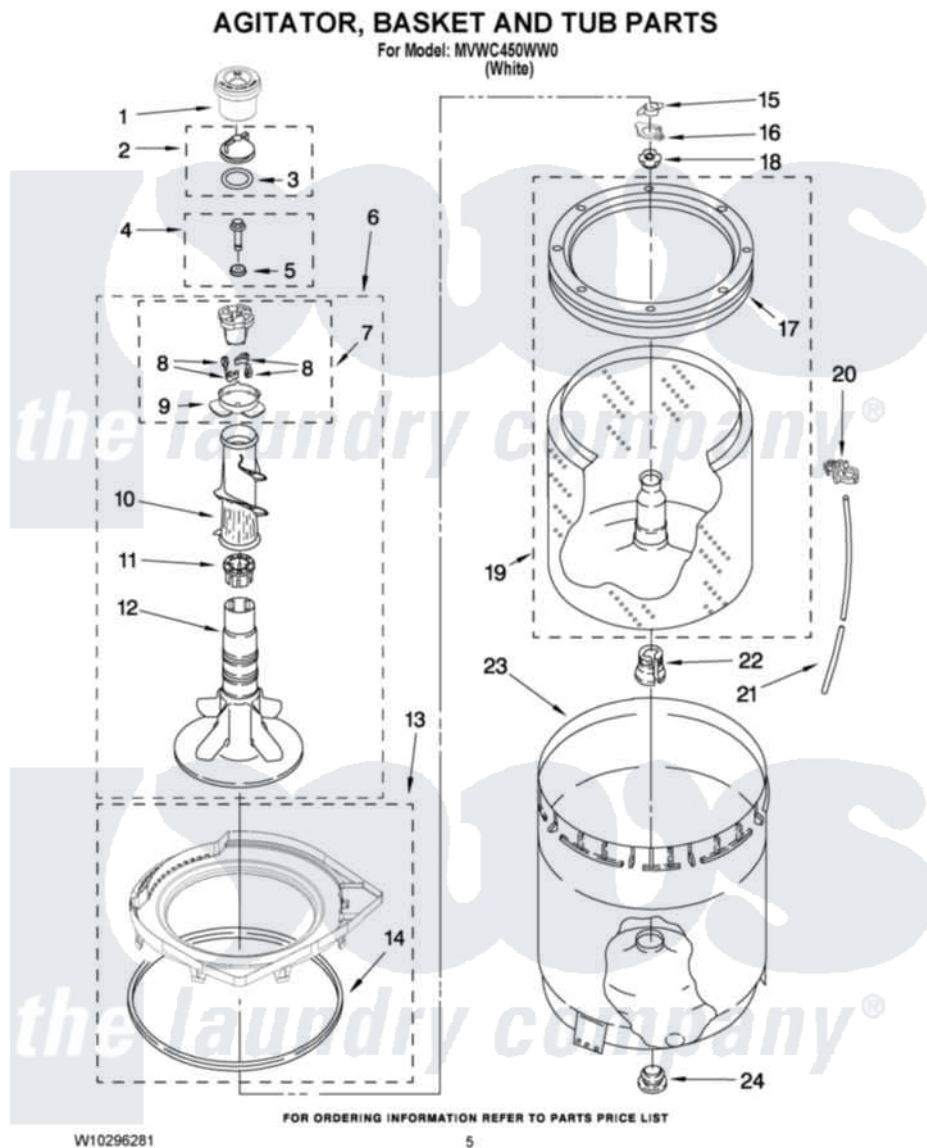

Maytag MVWC450WW0 03 - AGITATOR, BASKET AND TUB PARTS

Maytag Residential Maytag MVWC450WW0 Washer Parts Parts Diagram 03 - AGITATOR, BASKET AND TUB PARTS

Click on the part number to view part

Item	Original Part Number	Replaced By	Status	Part Description
1	8575076	8575076A		Dispenser
2	3354733	W10074580		Cap, Barrier
3	W10072840			Fabric Softener
4	358237			Screw And Washer
5	3949550			Washer
6	W10093672			Agitator
7	3363663	285811		Cam-Agitator
8	3366877	80040		Dog-Agitator
9	3363661			Bearing, Driven Cam
10	3349019			Auger, Agitator
11	3350389	285587		Washer
12	W10110020			Agitator
13	W10168523			Tub Ring And Gasket
14	3359585	3976308		Gasket, Tub Ring
15	3354845			Clip, Agitator
16	8543666			Washer, Agitator

17	387240		Ring, Balance
18	21366		Nut, Spanner
19	W10196537		Basket And Balance Ring
20	2219077		Clip, Pressure Switch Hose
21	3347780	353244	Hose, Pressure Switch
22	389140		Tub Block, Basket Drive
23	63849		Strain Relief, Power Cord
24	383727		Gasket, Centerpodt