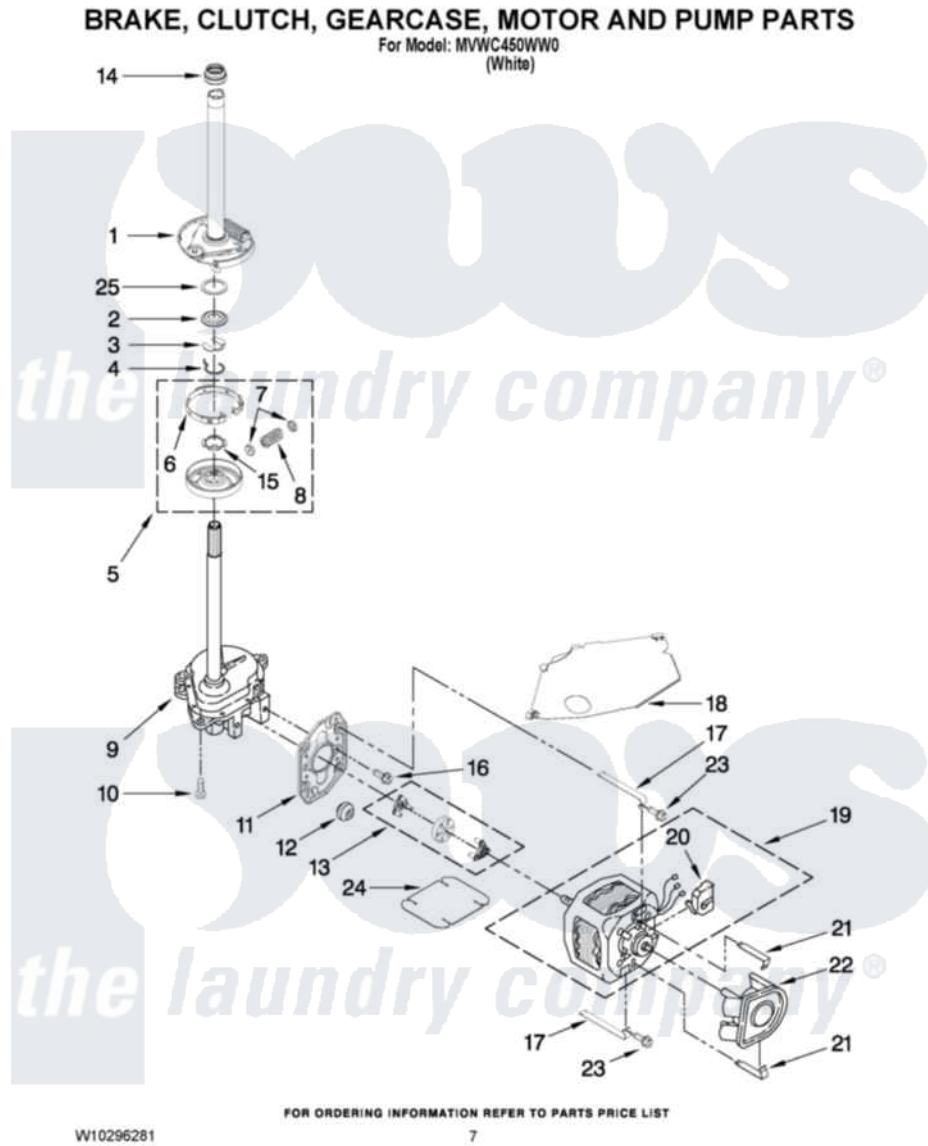

Maytag MVWC450WW0 04 - BRAKE, CLUTCH, GEARCASE, MOTOR AND PUMP PARTS

Maytag Residential Maytag MVWC450WW0 Washer Parts Parts Diagram 04 - BRAKE, CLUTCH, GEARCASE, MOTOR AND PUMP PARTS

[Click on the part number to view part](#)

Item	Original Part Number	Replaced By	Status	Part Description
1	388952	285792		Basketdrive
2	63292			Washer, Spin Tube Thrust
3	62697	W10080230		Ring, Spin Tube Support
4	63283	285353		Ring
5	8299642			Clutch
6	3951993			Band And Lining, Clutch
7	62646			Cap, Clutch Spring
8	8559387			Spring And Damper Assembly
9	W10251783	W10140307		Gearcase
10	3357334	3400516		Screw Anti-Rattle
11	62611			Plate, Motor Mount To Gearcase
12	62691			Grommet, Motor
13	3978849	285852A		Coupling
14	8577374			Seal, Centerpost

15	3355454		Clip, Main Drive
16	3400516		Screw Anti-Rattle
17	W10086010		Retainer, Motor
18	3362089		Shield, Tub To Motor
19	8528157	661600	Motor, Main Drive
20	3952056		Switch, Main Drive Motor
21	8546127		Retainer, Pump
22	3363394		Pump
23	3387485	273556	Screw, 10-16 X 5/8
24	3946532		Shield, Motor
25	8578981		Washer, Thrust