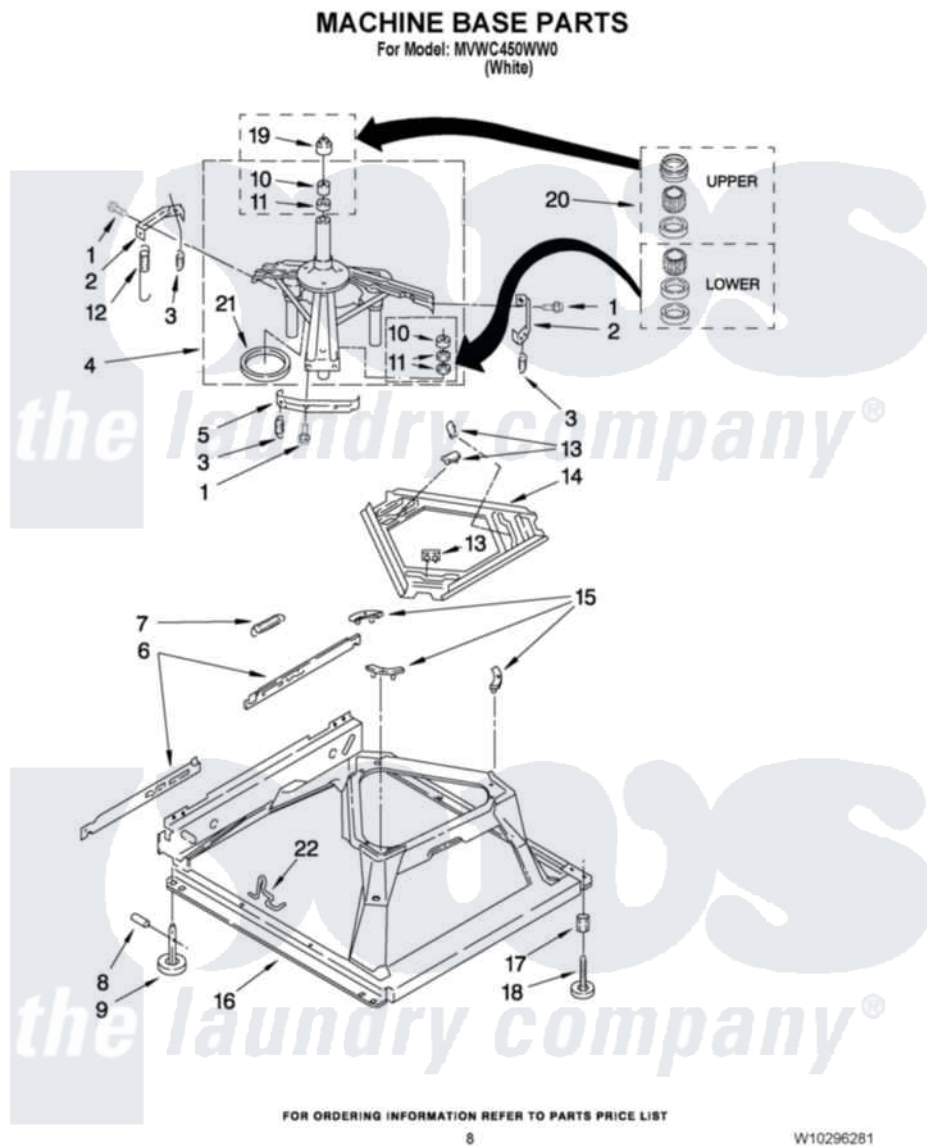

# Maytag MVWC450WW0 05 - MACHINE BASE PARTS

Maytag Residential Maytag MVWC450WW0 Washer Parts Parts Diagram 05 - MACHINE BASE PARTS  
[Click on the part number to view part](#)

| Item | Original Part Number      | Replaced By             | Status | Part Description         |
|------|---------------------------|-------------------------|--------|--------------------------|
| 1    | <a href="#">3400076</a>   |                         |        | Screw, Bracket Mounting  |
| 2    | <a href="#">64067</a>     |                         |        | Bracket, Spring Outer    |
| 3    | <a href="#">63907</a>     |                         |        | Spring, Suspension       |
| 4    | 8575214                   | <a href="#">280184</a>  |        | Support                  |
| 5    | <a href="#">64065</a>     |                         |        | Bracket, Spring Outer    |
| 6    | <a href="#">63466</a>     |                         |        | Link, Leveling Mechanism |
| 7    | 62597                     | <a href="#">8316845</a> |        | Spring                   |
| 8    | <a href="#">62837</a>     |                         |        | Pin, Knurled             |
| 9    | 62596                     | <a href="#">285244</a>  |        | Feet-Leveling            |
| 10   | <a href="#">8546455</a>   |                         |        | Bearing, Centerpost      |
| 11   | 357409                    | <a href="#">359449</a>  |        | Seal, Agitator Shaft     |
| 12   | <a href="#">W10250667</a> |                         |        | Spring, Counterweight    |
| 13   | 62568                     | <a href="#">285219</a>  |        | Pad                      |
| 14   | <a href="#">3946509</a>   |                         |        | Plate, Suspension        |
| 15   | 3363660                   | <a href="#">285744</a>  |        | Pad                      |
| 16   | 3946512                   | <a href="#">285771</a>  |        | Base                     |