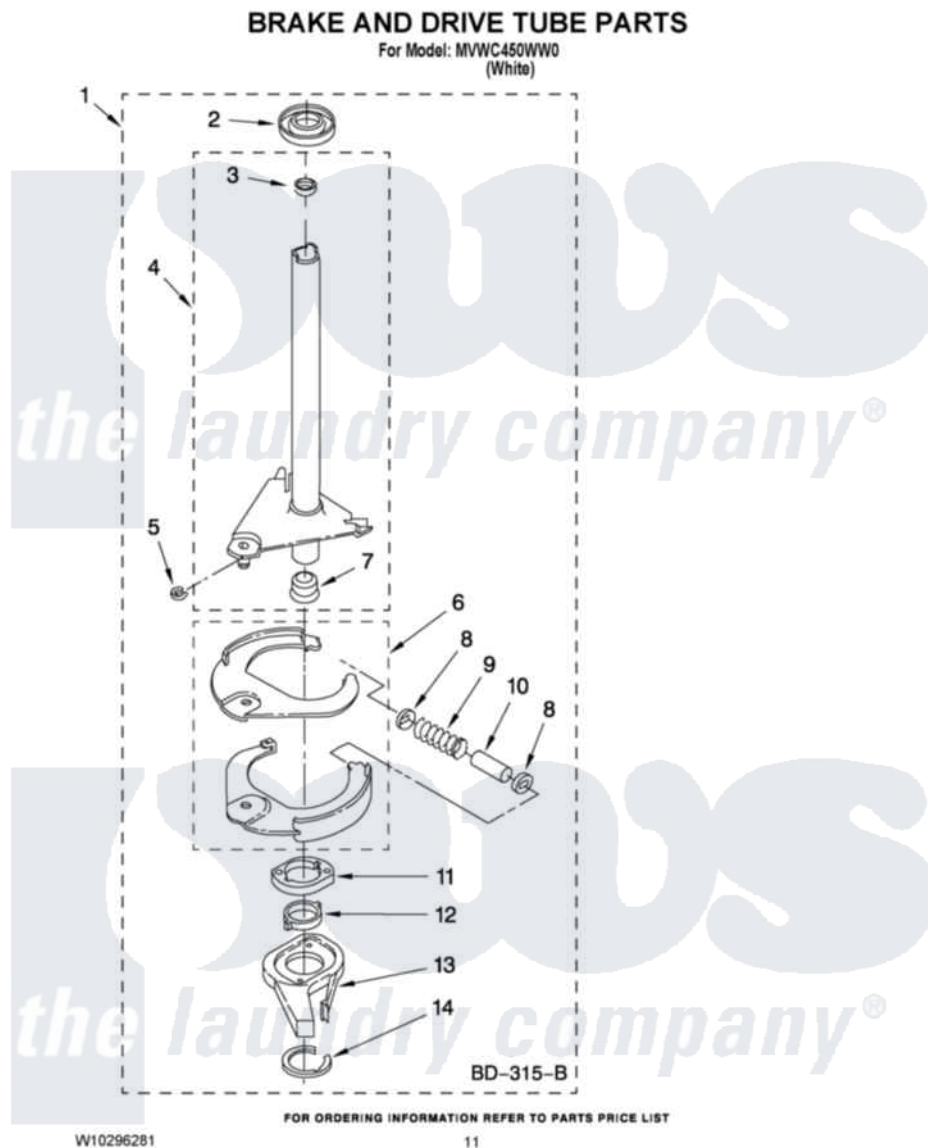

Maytag MVWC450WW0 07 - BRAKE AND DRIVE TUBE PARTS

Maytag Residential Maytag MVWC450WW0 Washer Parts Parts Diagram 07 - BRAKE AND DRIVE TUBE PARTS

Click on the part number to view part

Item	Original Part Number	Replaced By	Status	Part Description
1	388952	285792		Basketdrive
2	62658			Ring, Thrust
3	356427			Seal, Spin Pinion
4	64027	64208		Tube-Spin
5	64035	W10083190		Ring, Retaining
6	64232	285438		Shoe-Brake
7	62703	8546462		"T" Bearing, Spin Tube
8	3353956	285658		Sleeve
9	387806		Not Available	Spring, Brake
10	3355360	285658		Sleeve
11	661516	8546461		Cam, Brake Release
12	63022			Sleeve, Cam
13	64194	285790		Lining
14	90368	W10083200		Ring, Retaining
NI	285208			Lubricant