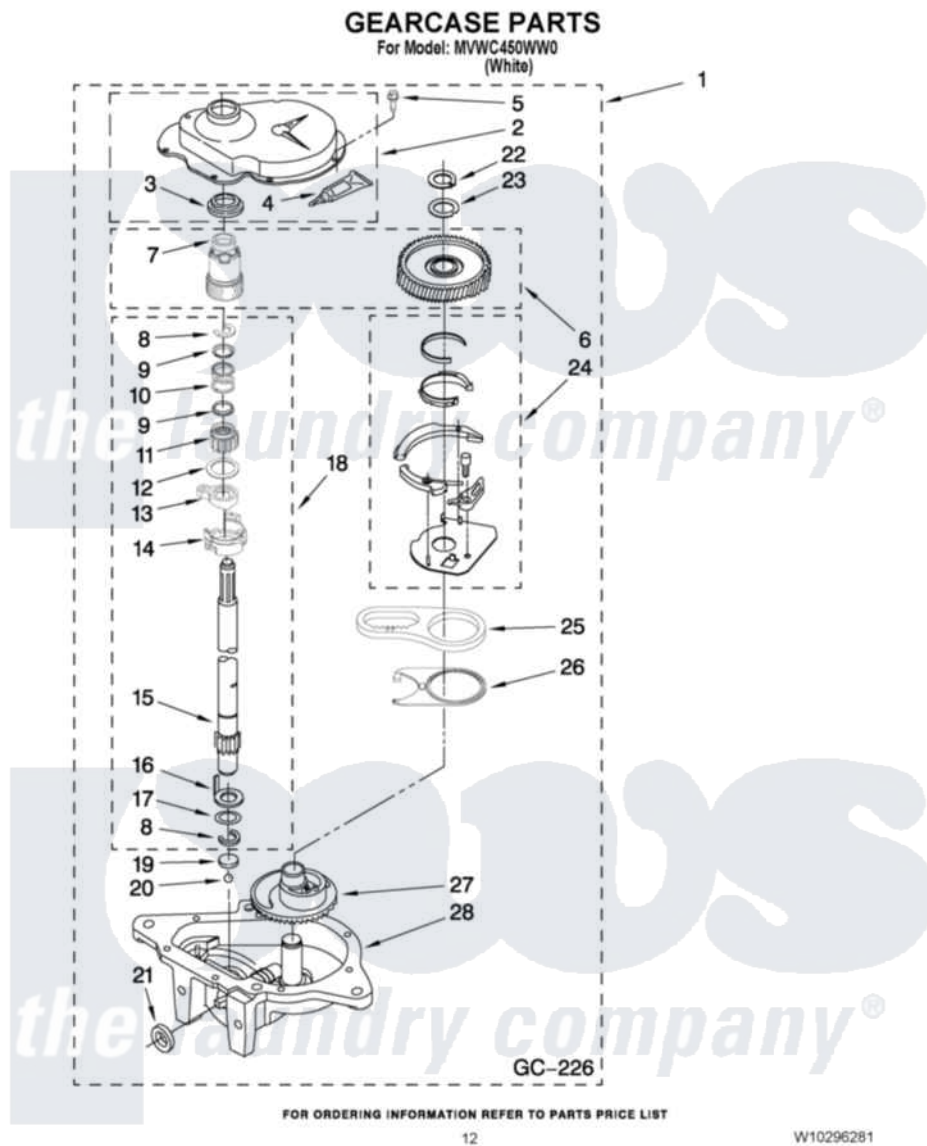

Maytag MVWC450WW0 08 - GEARCASE PARTS

Maytag Residential Maytag MVWC450WW0 Washer Parts Parts Diagram 08 - GEARCASE PARTS
 Click on the part number to view part

Item	Original Part Number	Replaced By	Status	Part Description
1	W10251783	W10140307		Gearcase
2	285202			Cover, Gearcase
3	3349985			Seal, Gearcase Cover
4	285195			Sealer Sealer, Gasket
5	3351614			Screw, Gearcase Cover Mounting
6	W10172898			Spin Pinion And Gear Spin Kit
7	N/P		Not Available	SEAL, SPIN PINION (PART OF ITEM 6, NOT SERVICED SEPARATELY)
8	90369		Not Available	Ring, Retaining (2)
9	62677			Retainer, Spring
10	62676			Spring, Agitator
11	W10110245	285509		Shaft, Agitator
12	62619			Washer, Agitator Gear
13	62580	285206		Cam-Agitator
14	3976349	285206		Cam-Agitator

15	389231		Shaft, Agitator
16	62618		Washer, Cam Thrust
17	388815		Washer, Intermediate 1 3976263 Miscellaneous Parts Bag 2 3976300 Washer, Inlet Hose 3 3366913 Clamp, Hose
18	389387		Shaft, Agitator
19	16018	285205	Bearing
20	85529	285205	Bearing
21	W10111745	285352	Seal Kit, Thrust Plug
22	3362552	285765	Ring-Retr
23	285766		Washer Kit, Thrust
24	388253	999516	Shelf-Glas
25	8546456		Rack, Connecting
26	62621		Actuator, Shift
27	N/P	Not Available	GEAR-MAIN DRIVE (NOT SERVICED SEPARATELY)
28	N/P	Not Available	BOTTOM & PINION GEARCASE (NOT SERVICED SEPARATELY)