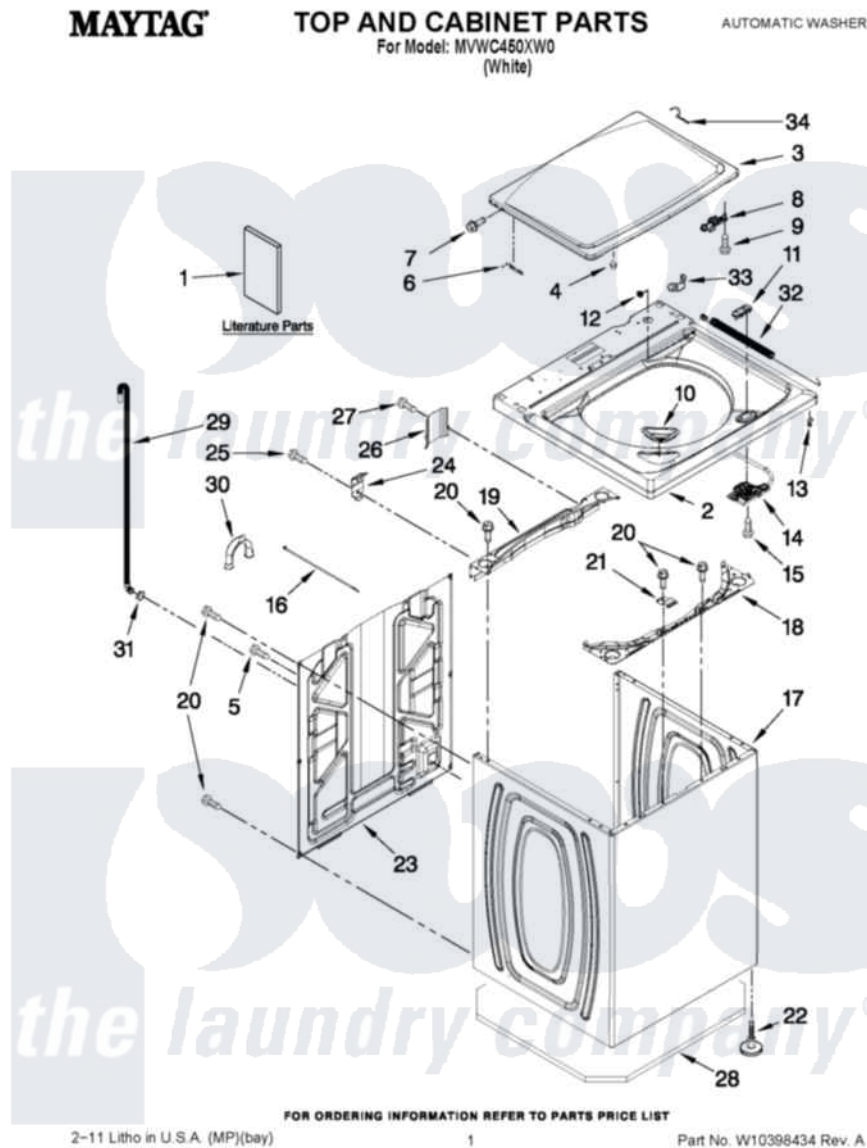

Maytag MVWC450XW0 01 - TOP AND CABINET PARTS

Maytag Residential Maytag MVWC450XW0 Washer Parts Parts Diagram 01 - TOP AND CABINET PARTS
Click on the part number to view part

Item	Original Part Number	Replaced By	Status	Part Description
1	W10240509			Installation Instructions
"	W10280550		Not Available	USE & CARE GUIDE
"	W10280504		Not Available	INSTRUCTIONS, SOUND SHIELD INSTALLATION
"	W10280489		Not Available	INSTALLATION (TECH SHEET)
"	W10338602		Not Available	QUICK START GUIDE
"	W10062951		Not Available	ENERGY GUIDE
2	W10354405			Top
3	W10354410			Lid
4	9724509			Bumper, Lid
5	9740848			Screw, Mixing Valve Mounting
6	91770			Hinge, Lid
7	W10119872	W10119828		Screw, Lid Hinge Mounting
8	W10240513			Strike, Lid Lock
9	W10273971			Screw, 6-19 X 1/2
10	W10192089			Dispenser, Bleach

11	W10240511	W10392041	Bezel, Lid Lock
12	8319539		Bearing, Lid Hinge
13	90016		Clip, Pressure Switch Hose
14	W10238287	W10404050	Latch
15	8281163		Screw, Dispenser Housing Mounting
16	W10339879		Tie, Cable
17	W10251994	W10338650	Cabinet
18	W10215098		Brace, Cabinet Top Front
19	W10215099		Brace, Cabinet Top Rear
20	1157158	489069	Xxscrew, 10-12 X 1/2
21	W10248088		Lock, Top
22	W10335586	W10397767	Foot Assembly, Leveling
23	W10250884		Panel Rear
24	W10215102		Hinge, Top
25	W10142728	3370225	Screw
26	W10215139		Cover, Harness
27	3400076		Screw, Bracket Mounting
28	W10361353	W10319260	Sound Absr
29	W10221546		Hose, Outer Drain Assembly
30	W10280024		U-Bend, Drain Hose
31	356138		Clamp, Hose
32	W10354402		Spring, Assembly
33	3350828		Clip-Cylinder Retainer
34	W10202542		Hinge, Lid