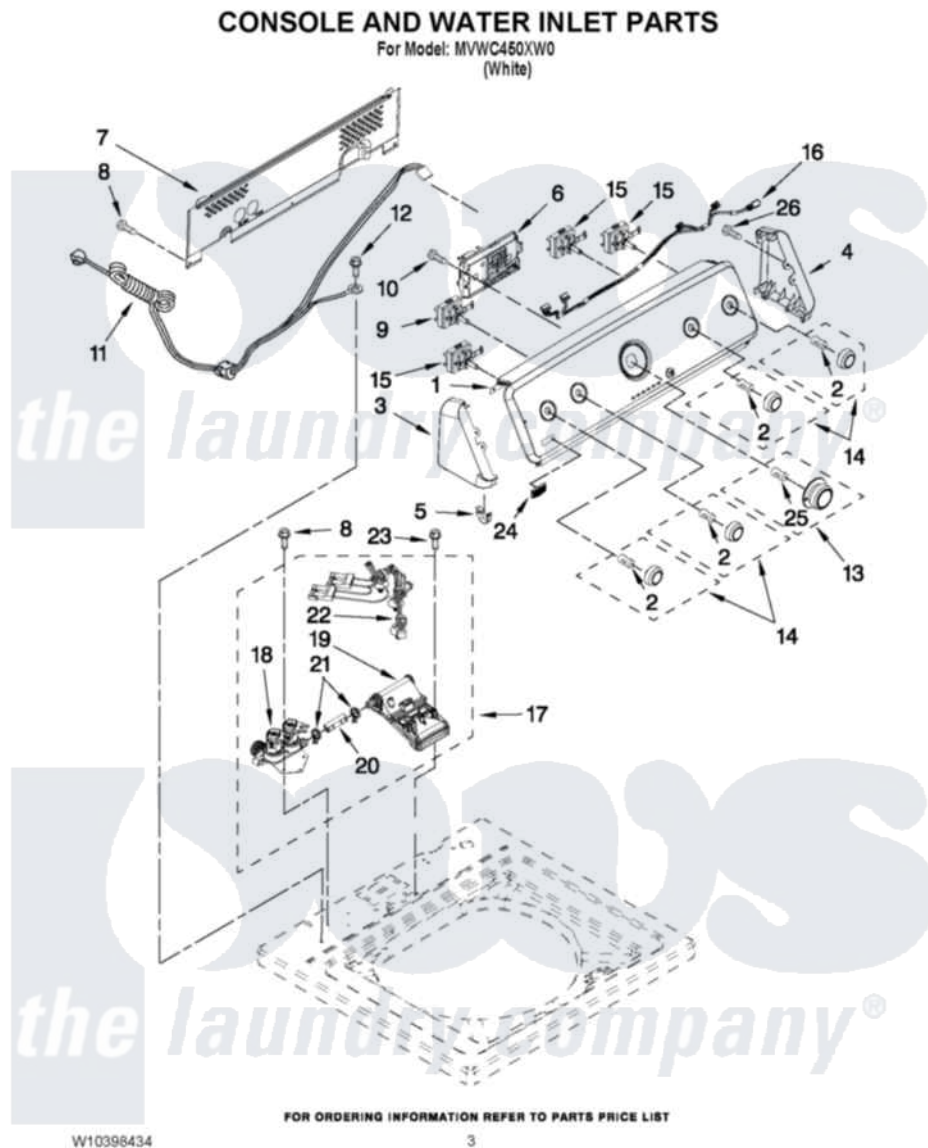

# Maytag MVWC450XW0 02 - CONSOLE AND WATER INLET PARTS

Maytag [Residential Maytag MVWC450XW0 Washer Parts](#) Parts Diagram 02 - CONSOLE AND WATER INLET PARTS  
Click on the part number to view part

Item	Original Part Number	Replaced By	Status	Part Description
1	<a href="#">W10251338</a>			Panel, Console
2	<a href="#">8536939</a>			Clip, Knob
3	<a href="#">W10193824</a>			Endcap Console Bracket
4	<a href="#">W10193821</a>			Cap, End
5	<a href="#">8312709</a>			Clip-Console
6	W10296044	<a href="#">W10393490</a>		Control Unit Assembly, Machine And Motor
7	W10251310	<a href="#">W10420985</a>		Panel, Console Rear Cover
8	1157158	<a href="#">489069</a>		Xxscrew, 10-12 X 1/2
9	<a href="#">W10285512</a>			Switch, Rotary Encoder
10	<a href="#">90767</a>			Screw, 8A X 3/8 HeX Washer Head Tapping
11	<a href="#">W10276649</a>			Cord, Power
12	<a href="#">3400076</a>			Screw, Bracket Mounting
13	<a href="#">W10317454</a>			Timer Knob And Dial Assembly
14	<a href="#">W10317455</a>			Knob, Push-To-Start

15	<a href="#">W10285511</a>		Switch, Rotary Encoder
16	<a href="#">W10291177</a>		Harness, Upper
17	W10337065	<a href="#">W10432353</a>	Inlet Assembly, Water
18	W10336721	<a href="#">W10356257</a>	Valve, Water Mixing
19	W10334611	<a href="#">W10441423</a>	Vacuum Break
20	<a href="#">W10238347</a>		Hose, Vacuum Break
21	W10117298	<a href="#">596669</a>	Clamp, Manifold
22	W10337345	<a href="#">W10344775</a>	Harness, Valve
23	<a href="#">8281163</a>		Screw, Dispenser Housing Mounting
24	<a href="#">W10323734</a>		Badge, Assembly
25	<a href="#">688805</a>		Clip, Spring Knob
26	359625	<a href="#">487240</a>	Screw, For Mtg. Service Capacitor