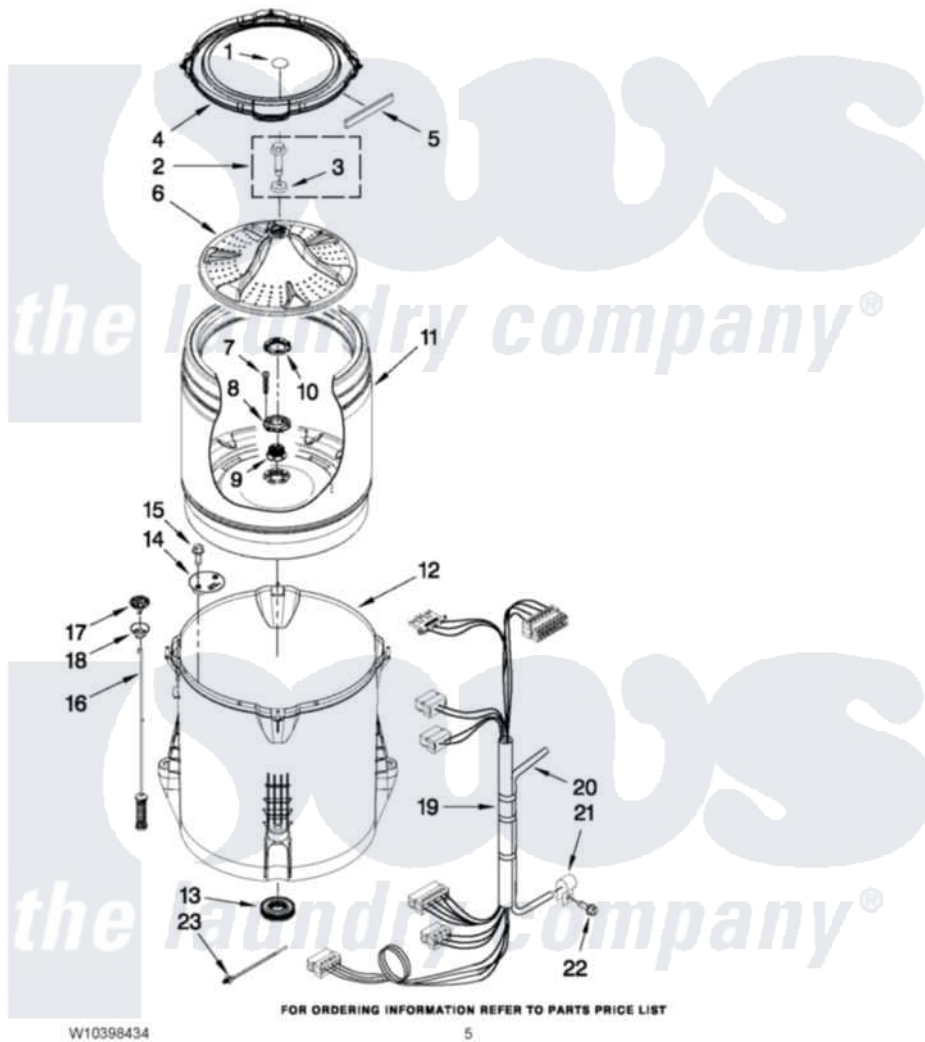

# Maytag MVWC450XW0 03 - BASKET AND TUB PARTS

## BASKET AND TUB PARTS

For Model: MVWC450XW0  
(White)

Maytag Residential Maytag MVWC450XW0 Washer Parts Parts Diagram 03 - BASKET AND TUB PARTS  
Click on the part number to view part

Item	Original Part Number	Replaced By	Status	Part Description
1	<a href="#">W10305251</a>			Cap, Impeller
2	<a href="#">W10003790</a>			Screw And Washer
3	<a href="#">3949550</a>			Washer
4	<a href="#">W10215146</a>			Tub Ring
5	<a href="#">W10205824</a>			Absorber, Impact
6	<a href="#">W10215119</a>			Impeller
7	<a href="#">8533953</a>			Screw, 8-16 X 1.000
8	W10291415	<a href="#">W10324651</a>		Hub
9	W10291416	<a href="#">W10324651</a>		Hub
10	W10291417	<a href="#">W10324651</a>		Hub
11	W10238268	<a href="#">W10324650</a>		Basket
12	W10238301	<a href="#">W10324648</a>		Tub-Outer
13	W10006371	<a href="#">W10324647</a>		Seal-Tub
14	<a href="#">W10215093</a>			Filter, Drain Pump
15	<a href="#">8533928</a>			Screw, 8-18 X 3/4
16	W10257085	<a href="#">W10317709</a>		Damper Assembly, Tub Suspension

17	W10215136	<a href="#">W10440729</a>	Suspension
18	W10256551	<a href="#">W10440729</a>	Suspension
19	<a href="#">W10268821</a>		Harness, Lower
20	<a href="#">W10297442</a>		Hose, Pressure Switch
21	<a href="#">W10005430</a>		Clamp, Pressure Hose Retainer
22	8533943	<a href="#">W10109200</a>	Screw, Baffle Mounting
23	<a href="#">W10298887</a>		Cable Tie