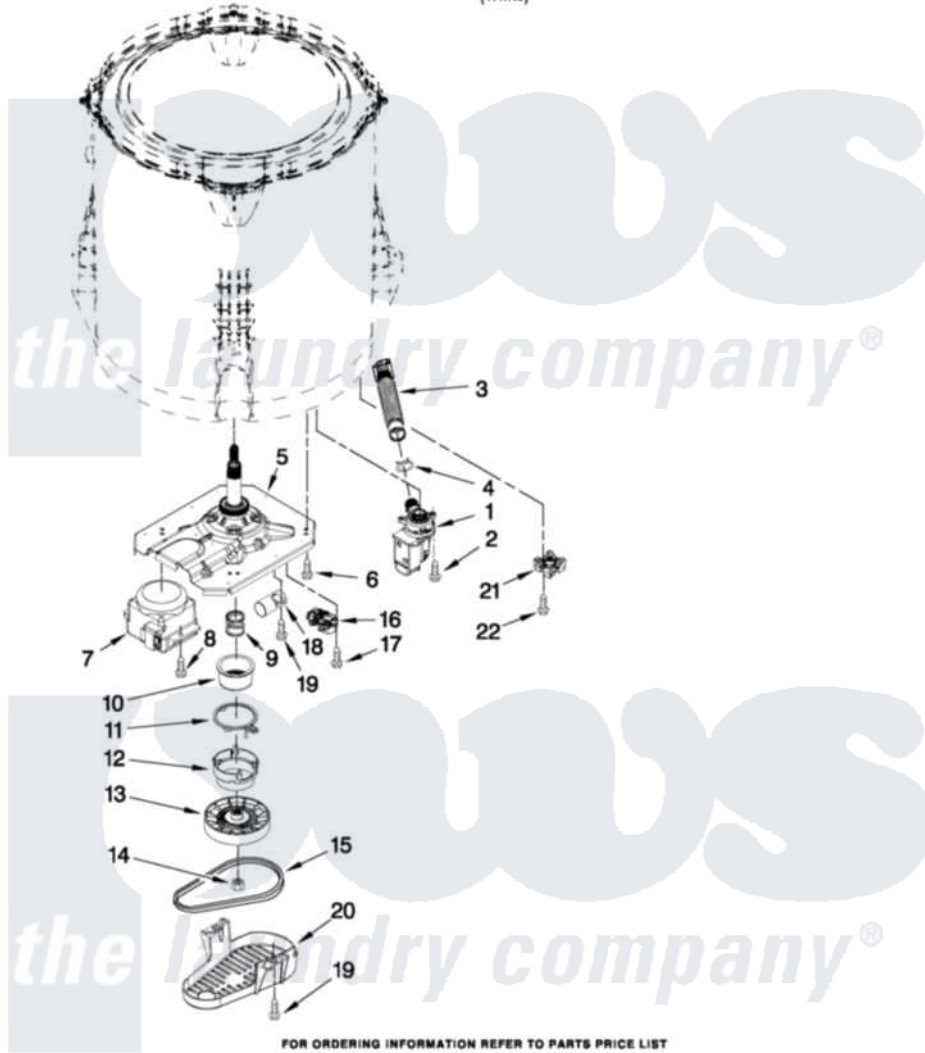

Maytag MVWC450XW0 04 - GEARCASE, MOTOR AND PUMP PARTS

GEARCASE, MOTOR AND PUMP PARTS

For Model: MVWC450XW0
(White)

FOR ORDERING INFORMATION REFER TO PARTS PRICE LIST

6

W10398434

Maytag [Residential Maytag MVWC450XW0 Washer Parts](#) Parts Diagram 04 - GEARCASE, MOTOR AND PUMP PARTS

[Click on the part number to view part](#)

Item	Original Part Number	Replaced By	Status	Part Description
1	W10276397			Pump Assembly, Drain
2	W10004910			Screw, 12-16 X 1-1/4
3	W10215091			Hose, Inner Drain Assembly
4	8317496	285655		Clamp, Hose
5	W10006401	W10330039		Gearcase
6	W10249633			Screw, 7.2-1.6 X 30
7	W10249628			Motor, Drive
8	W10094780	W10182109		Screw-Kit
9	W10326374	W10315818		Cam
10	W10006352	W10315818		Cam
11	W10006353	W10315818		Cam
12	W10006354	W10315818		Cam
13	W10006356			Pulley
14	W10163336			Nut, Pulley
15	W10006384			Belt, Drive
16	W10006355			Actuator, Shift

17	9741052	Screw, 6-32 X 1.00
18	W10278117	Capacitor, Motor Run
19	357640	Screw And Washer
20	W10006383	Shield, Pulley Cover
21	W10238318	Counterweight
22	W10238319	Screw, 8-18 X 1.00