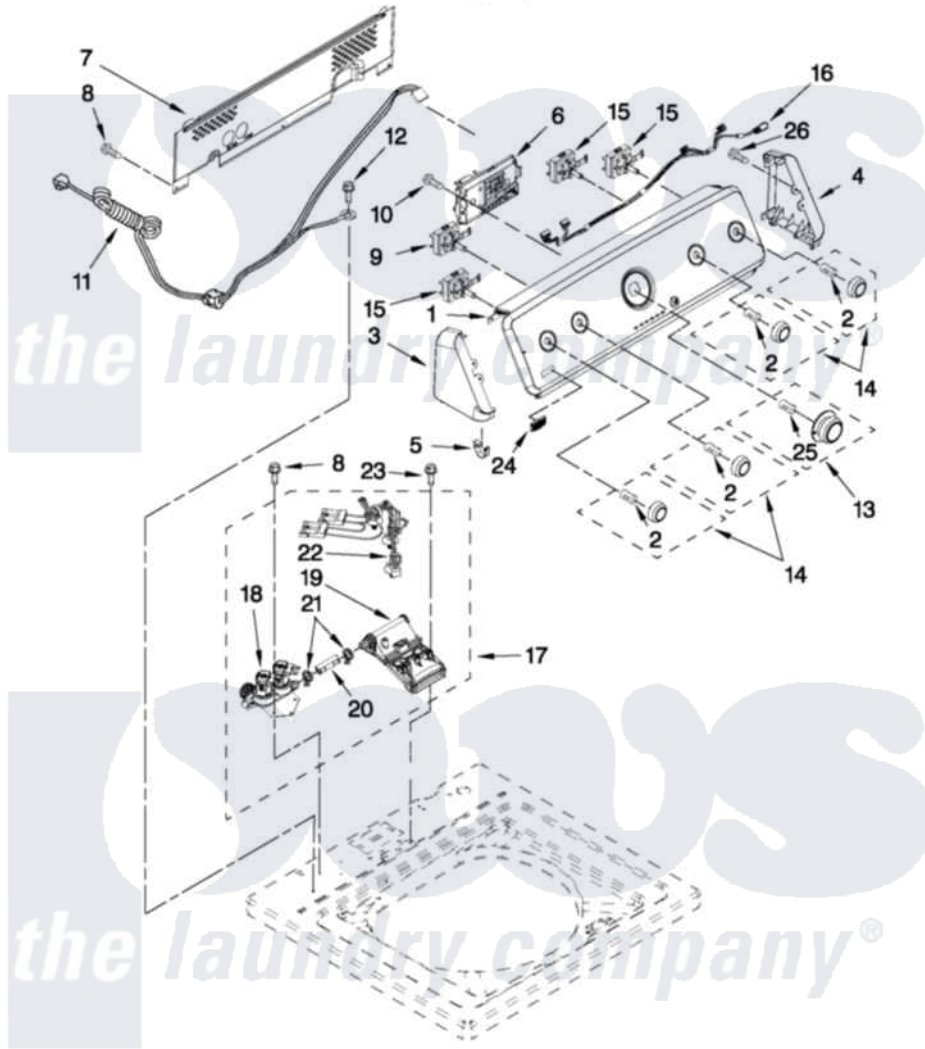

Maytag MVWC450XW1 02 - CONSOLE AND WATER INLET PARTS

CONSOLE AND WATER INLET PARTS

For Model: MVWC450XW1
(White)

FOR ORDERING INFORMATION REFER TO PARTS PRICE LIST

W10411455

3

Maytag [Residential Maytag MVWC450XW1 Washer Parts](#) Parts Diagram 02 - CONSOLE AND WATER INLET PARTS
Click on the part number to view part

Item	Original Part Number	Replaced By	Status	Part Description
1	W10251338			Panel, Console
2	8536939			Clip, Knob
3	W10193824			Endcap Console Bracket
4	W10193821			Cap, End
5	8312709			Clip-Console
6	W10393490			Control Unit Assembly, Machine And Motor
7	W10251310	W10420985		Panel, Console Rear Cover
8	1157158	489069		Xxscrew, 10-12 X 1/2
9	W10285512			Switch, Rotary Encoder
10	90767			Screw, 8A X 3/8 HeX Washer Head Tapping
11	W10276649			Cord, Power
12	3400076			Screw, Bracket Mounting
13	W10317454			Timer Knob And Dial Assembly
14	W10317455			Knob, Push-To-Start

15	W10285511		Switch, Rotary Encoder
16	W10291177		Harness, Upper
17	W10357184	W10432353	Inlet Assembly, Water
18	W10352254	W10356257	Valve, Water Mixing
19	W10334611	W10441423	Vacuum Break
20	W10238347		Hose, Vacuum Break
21	W10117298	596669	Clamp, Manifold
22	W10337345	W10344775	Harness, Valve
23	8281163		Screw, Dispenser Housing Mounting
24	W10323734		Badge, Assembly
25	688805		Clip, Spring Knob
26	359625	487240	Screw, For Mtg. Service Capacitor