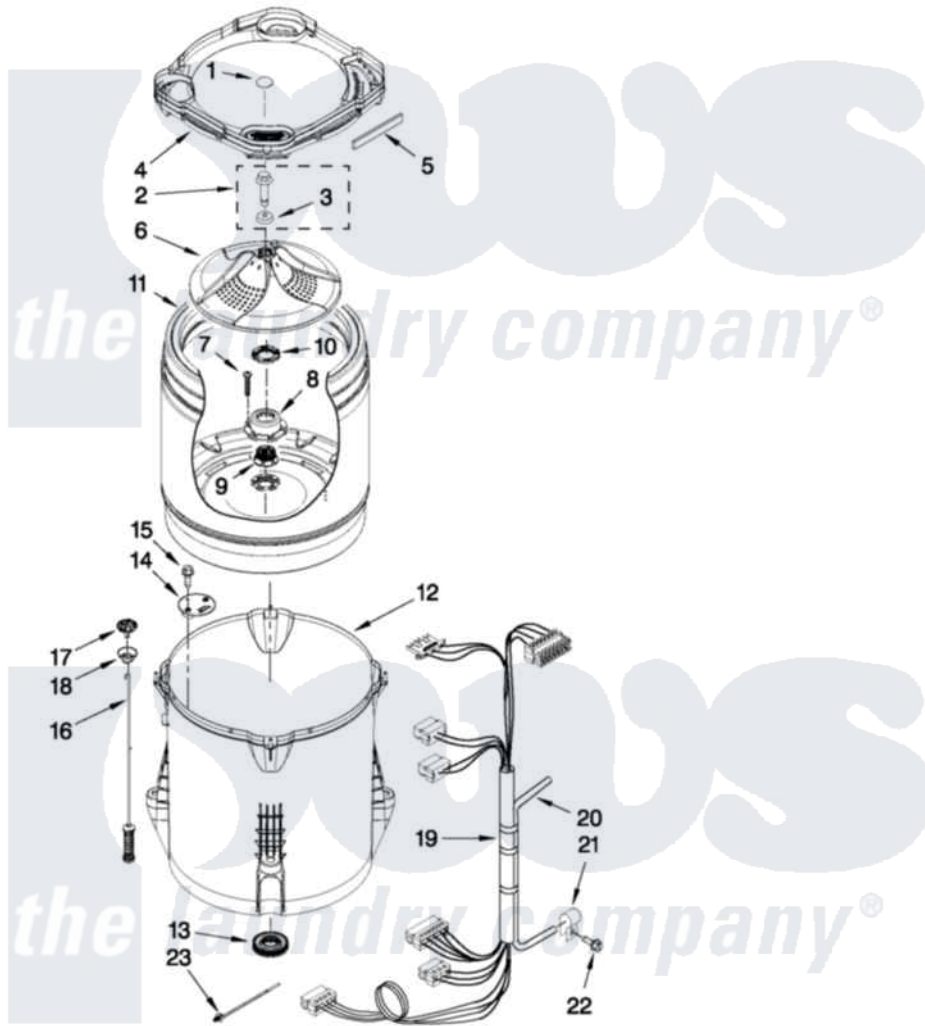

Maytag MVWC450XW1 03 - BASKET AND TUB PARTS

BASKET AND TUB PARTS

For Model: MVWC450XW1
(White)

FOR ORDERING INFORMATION REFER TO PARTS PRICE LIST

W10411455

5

Maytag Residential Maytag MVWC450XW1 Washer Parts Parts Diagram 03 - BASKET AND TUB PARTS
Click on the part number to view part

Item	Original Part Number	Replaced By	Status	Part Description
1	W10305251			Cap, Impeller
2	W10003790			Screw And Washer
3	3949550			Washer
4	W10215146			Tub Ring
5	W10205824			Absorber, Impact
6	W10215119			Impeller
7	8533953			Screw, 8-16 X 1.000
8	W10291415	W10324651		Hub
9	W10291416	W10324651		Hub
10	W10291417	W10324651		Hub
11	W10238268	W10324650		Basket
12	W10238301	W10324648		Tub-Outer
13	W10006371	W10324647		Seal-Tub
14	W10215093			Filter, Drain Pump
15	8533928			Screw, 8-18 X 3/4
16	W10257085	W10317709		Damper Assembly, Tub Suspension

17	W10215136	W10440729	Suspension
18	W10256551	W10440729	Suspension
19	W10268821		Harness, Lower
20	W10297442		Hose, Pressure Switch
21	W10005430		Clamp, Pressure Hose Retainer
22	8533943	W10109200	Screw, Baffle Mounting
23	W10298887		Cable Tie