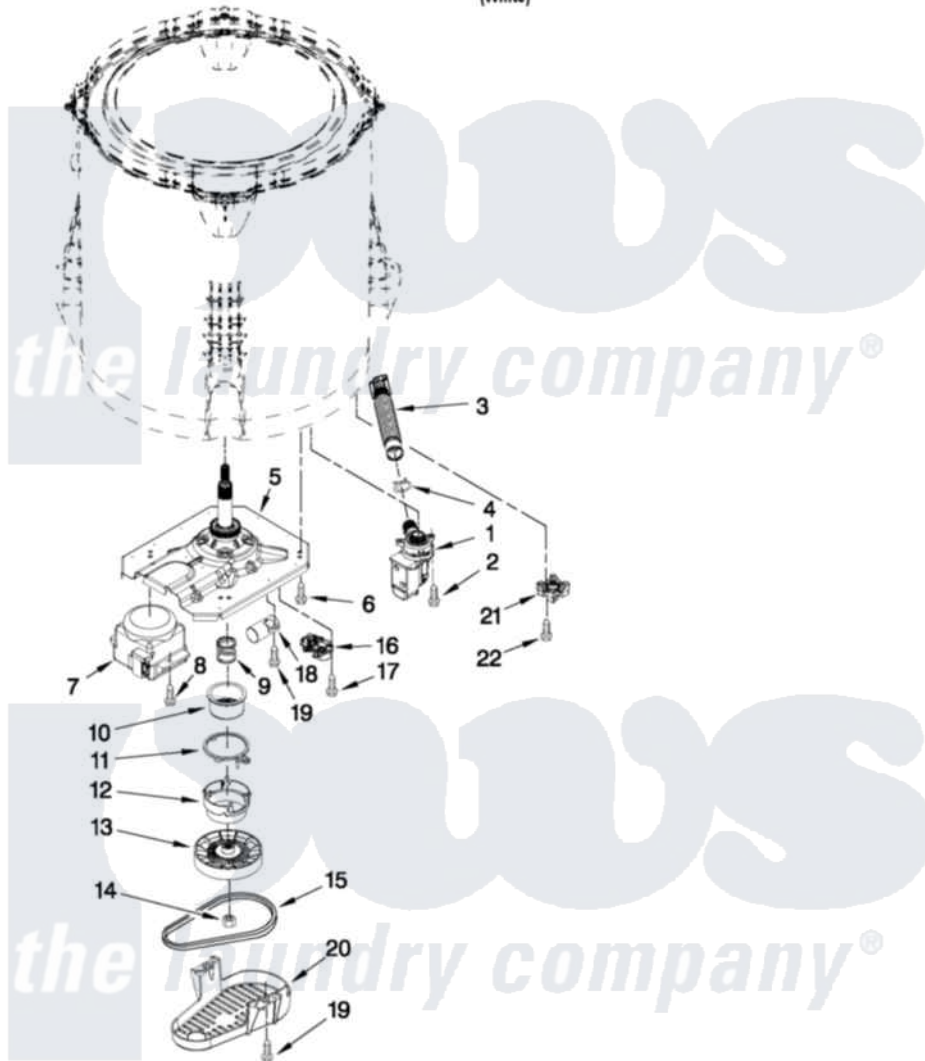

Maytag MVWC450XW1 04 - GEARCASE, MOTOR AND PUMP PARTS

GEARCASE, MOTOR AND PUMP PARTS

For Model: MVWC450XW1
(White)

FOR ORDERING INFORMATION REFER TO PARTS PRICE LIST

6

W10411455

Maytag [Residential Maytag MVWC450XW1 Washer Parts](#) Parts Diagram 04 - GEARCASE, MOTOR AND PUMP PARTS

[Click on the part number to view part](#)

Item	Original Part Number	Replaced By	Status	Part Description
1	W10276397			Pump Assembly, Drain
2	W10004910			Screw, 12-16 X 1-1/4
3	W10215091			Hose, Inner Drain Assembly
4	8317496	285655		Clamp, Hose
5	W10006401	W10330039		Gearcase
6	W10249633			Screw, 7.2-1.6 X 30
7	W10249628			Motor, Drive
8	W10094780	W10182109		Screw-Kit
9	W10326374	W10315818		Cam
10	W10006352	W10315818		Cam
11	W10006353	W10315818		Cam
12	W10006354	W10315818		Cam
13	W10006356			Pulley
14	W10163336			Nut, Pulley
15	W10006384			Belt, Drive
16	W10006355			Actuator, Shift

17	9741052	Screw, 6-32 X 1.00
18	W10278117	Capacitor, Motor Run
19	357640	Screw And Washer
20	W10006383	Shield, Pulley Cover
21	W10238318	Counterweight
22	W10238319	Screw, 8-18 X 1.00