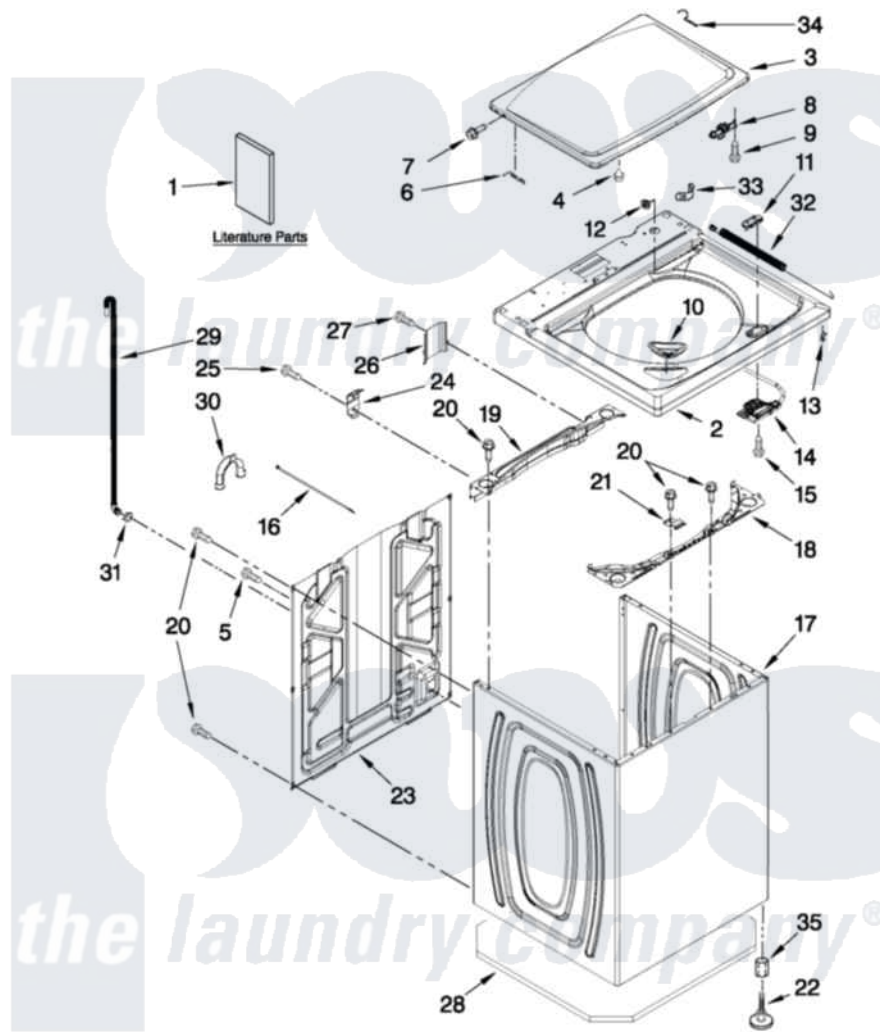

Maytag MVWC450XW3 01 - TOP AND CABINET PARTS

MAYTAG

TOP AND CABINET PARTS

AUTOMATIC WASHER

For Model: MVWC450XW3
(White)

FOR ORDERING INFORMATION REFER TO PARTS PRICE LIST

8-11 Litho in U.S.A. (BMN)(bay)

1

Part No. W10445442 Rev. A

Maytag [Residential Maytag MVWC450XW3 Washer Parts](#) Parts Diagram 01 - TOP AND CABINET PARTS

[Click on the part number to view part](#)

Item	Original Part Number	Replaced By	Status	Part Description
1	W10240509			Installation Instructions
"	W10280550		Not Available	USE & CARE GUIDE
"	W10280504		Not Available	INSTRUCTIONS, SOUND SHIELD INSTALLATION
"	W10280489		Not Available	INSTALLATION (TECH SHEET)
"	W10338602		Not Available	QUICK START GUIDE
"	W10062951		Not Available	ENERGY GUIDE
2	W10354405			Top
3	W10354410			Lid
4	9724509			Bumper, Lid
5	9740848			Screw, Mixing Valve Mounting
6	91770			Hinge, Lid
7	W10119872	W10119828		Screw, Lid Hinge Mounting
8	W10240513			Strike, Lid Lock
9	W10273971			Screw, 6-19 X 1/2
10	W10192089			Dispenser, Bleach