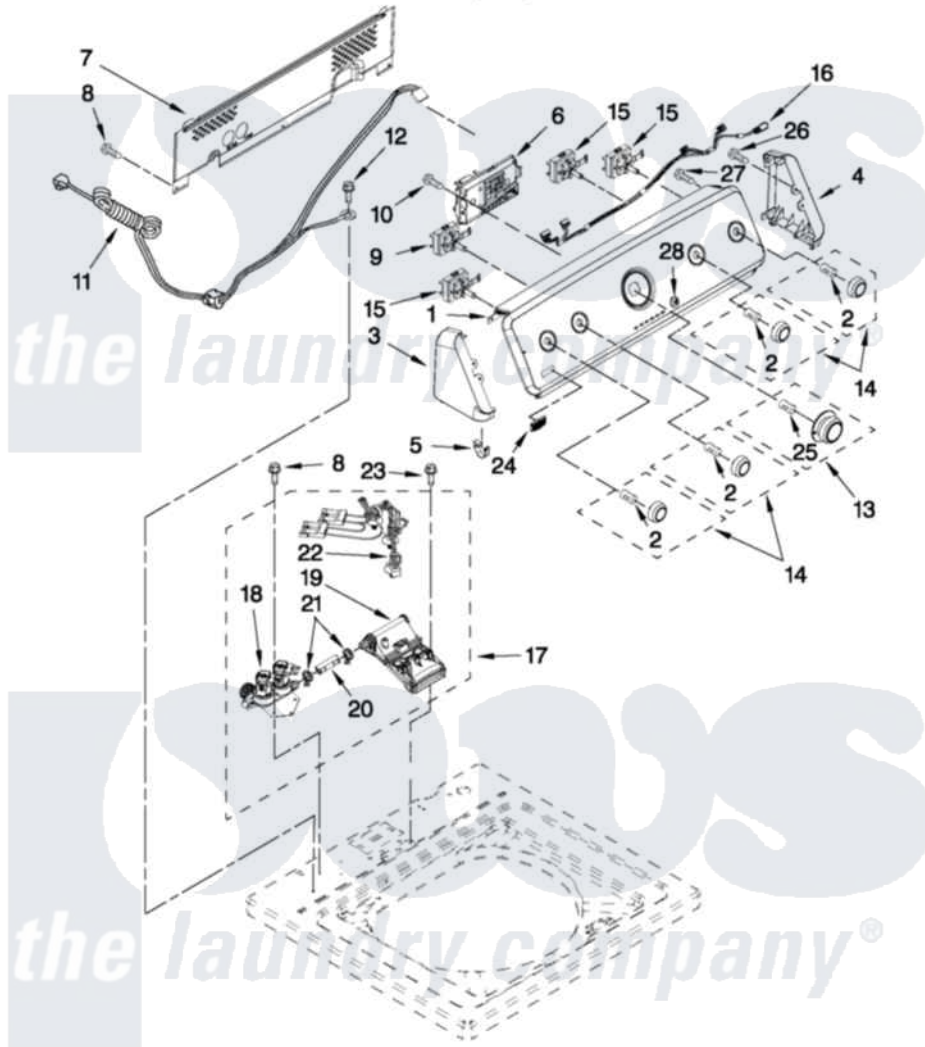

Maytag MVWC450XW3 02 - CONSOLE AND WATER INLET PARTS

CONSOLE AND WATER INLET PARTS

For Model: MVWC450XW3
(White)

FOR ORDERING INFORMATION REFER TO PARTS PRICE LIST

W10445442

3

Maytag [Residential Maytag MVWC450XW3 Washer Parts](#) Parts Diagram 02 - CONSOLE AND WATER INLET PARTS
Click on the part number to view part

Item	Original Part Number	Replaced By	Status	Part Description
1	W10251338			Panel, Console
2	8536939			Clip, Knob
3	W10193824			Endcap Console Bracket
4	W10193821			Cap, End
5	8312709			Clip-Console
6	W10422816	W10480274		Control Unit Assembly, Machine And Motor
7	W10420985			Panel, Console Rear Cover
8	1157158	489069		Xxscrew, 10-12 X 1/2
9	W10285512			Switch, Rotary Encoder
10	90767			Screw, 8A X 3/8 HeX Washer Head Tapping
11	W10276649			Cord, Power
12	3400076			Screw, Bracket Mounting
13	W10317454			Timer Knob And Dial Assembly
14	W10317455			Knob, Push-To-Start

15	W10285511		Switch, Rotary Encoder
16	W10291177		Harness, Upper
17	W10357184	W10432353	Inlet Assembly, Water
18	W10356257		Valve, Water Mixing
19	W10441423		Vacuum Break
20	W10238347		Hose, Vacuum Break
21	W10117298	596669	Clamp, Manifold
22	W10337345	W10344775	Harness, Valve
23	8281163		Screw, Dispenser Housing Mounting
24	W10323734		Badge, Assembly
25	688805		Clip, Spring Knob
26	359625	487240	Screw, For Mtg. Service Capacitor
27	3400073		Screw, Ground
28	W10251309		Pushbutton, Start